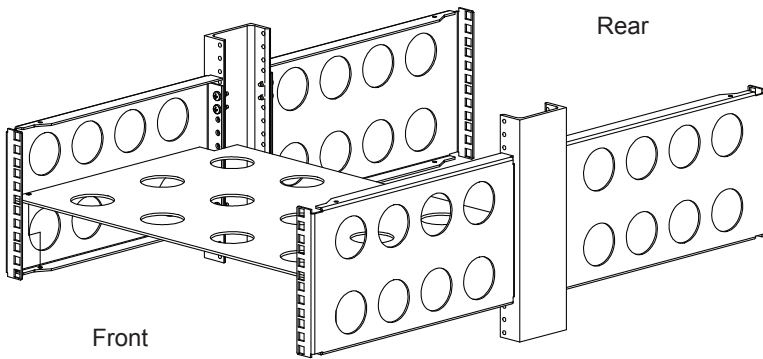

Kit Contents

Kit Contents:

(2) Heavy Duty Shelf

Mounting Hardware:

(4) 12-24 x .500 Hex Screw

Installation Instructions

Step 1. Install Shelf: Place the Heavy Duty Shelf on to the 2Post bracket.

Note: Front shown Repeat for Rear

4Post Installation Instructions

Step 2. Install Screws: Secure the Heavy Duty Shelf to the 2Post Bracket using supplied 12-24 Hex Screws.

Note: Front shown Repeat for Rear

Boldly Creative

Expert Customer Service