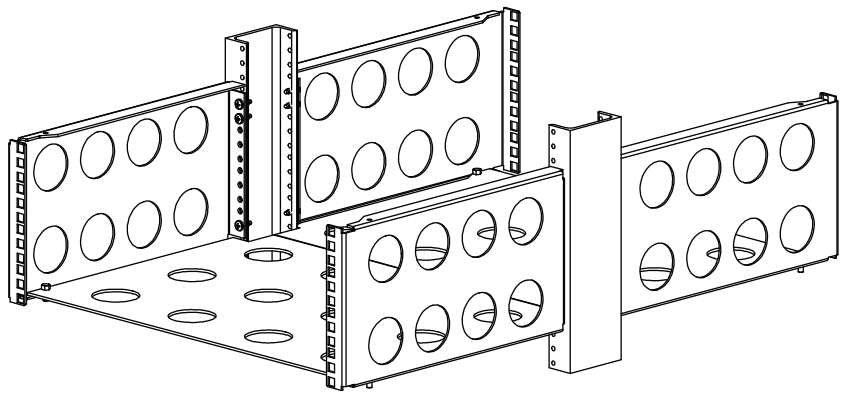

Boldly Creative

Expert Customer Service

Focus On Quality

Ships Same Day

Patent(s) Pending

2Post Heavy Duty Shelf

Installation Instructions

Kit P/N: 2USHL-100

Kit Contents

Kit Contents:

(2) Heavy Duty Shelf

Mounting Hardware:

(4) 12-24 x .500 Hex Screw

Installation Instructions

Step 1. Install Shelf: Place the Heavy Duty Shelf on to the 2Post bracket.

Note: Front shown Repeat for Rear

4Post Installation Instructions

Step 2. Install Screws: Secure the Heavy Duty Shelf to the 2Post Bracket using supplied 12-24 Hex Screws.

Note: Front shown Repeat for Rear

Boldly Creative

Expert Customer Service