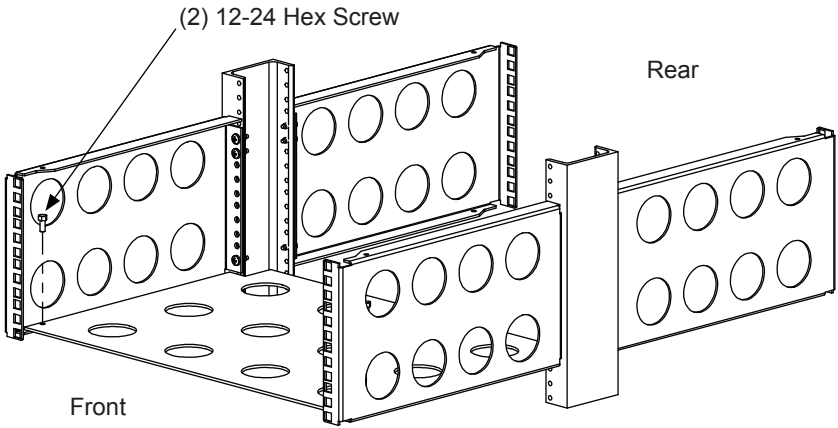

Kit Contents

Kit Contents:

(2) Heavy Duty Shelf

Mounting Hardware:

(4) 12-24 x .500 Hex Screw

Installation Instructions

Step 1. Install Shelf: Place the Heavy Duty Shelf on to the 2Post bracket.

Note: Front shown Repeat for Rear

4Post Installation Instructions

Step 2. Install Screws: Secure the Heavy Duty Shelf to the 2Post Bracket using supplied 12-24 Hex Screws.

Note: Front shown Repeat for Rear

Boldly Creative

Expert Customer Service