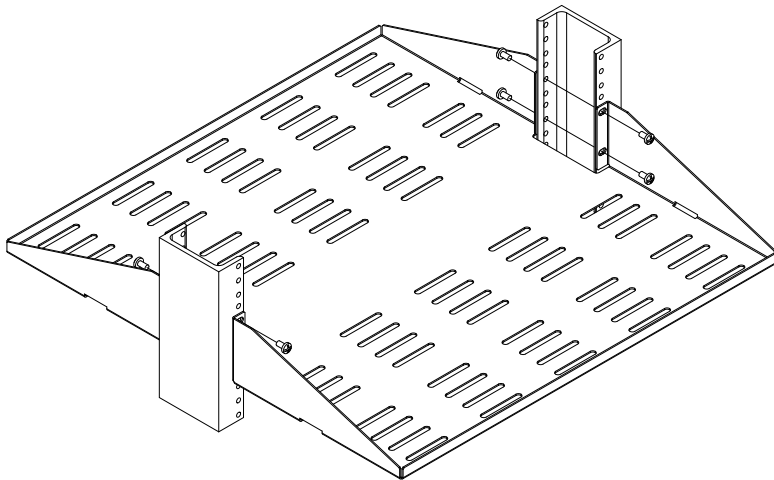

2USHL-022FULL-20UV

3USHL-022FULL-29UV

2USHL-022FULL-20US

3USHL-022FULL-29US

2USHL-022FULL-20DV

3USHL-022FULL-29DV

2USHL-022FULL-20DS

3USHL-022FULL-29DS

Kit Contents

Assembly Hardware:

- (1) Shelf
- (12) 10-32 Pan Head Screws
- (12) 12-24 Pan Head Screws

Installation Instructions

- Step 1.** Attach Shelf To Rack: Line up 2 holes in each attachment flange and bolt to rack in desired position using the 10-32 or 12-24 pan head screws.