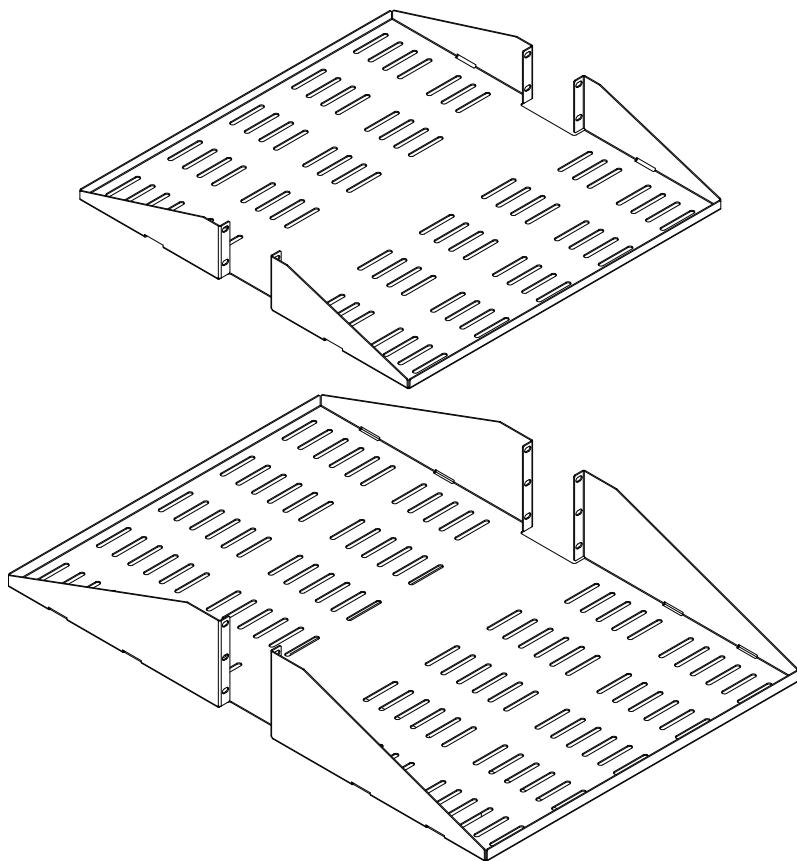

Boldly Creative

Expert Customer Service

Focus On Quality

Ships Same Day

Patent(s) Pending

Fixed Relay Rack Shelves

Installation Instructions

Kit P/N:

2USHL-022FULL-20UV

3USHL-022FULL-29UV

2USHL-022FULL-20US

3USHL-022FULL-29US

2USHL-022FULL-20DV

3USHL-022FULL-29DV

2USHL-022FULL-20DS

3USHL-022FULL-29DS

Kit Contents

Assembly Hardware:

- (1) Shelf
- (12) 10-32 Pan Head Screws
- (12) 12-24 Pan Head Screws

Installation Instructions

- Step 1.** Attach Shelf To Rack: Line up 2 holes in each attachment flange and bolt to rack in desired position using the 10-32 or 12-24 pan head screws.