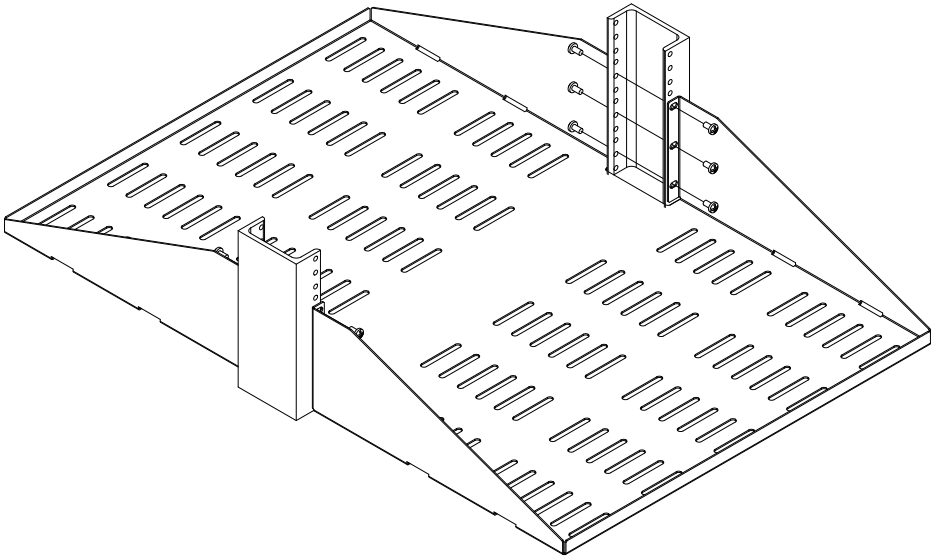

Kit Contents

Assembly Hardware:

- (1) Shelf
- (12) 10-32 Pan Head Screws
- (12) 12-24 Pan Head Screws

Installation Instructions

- Step 1.** Attach Shelf To Rack: Line up 2 holes in each attachment flange and bolt to rack in desired position using the 10-32 or 12-24 pan head screws.