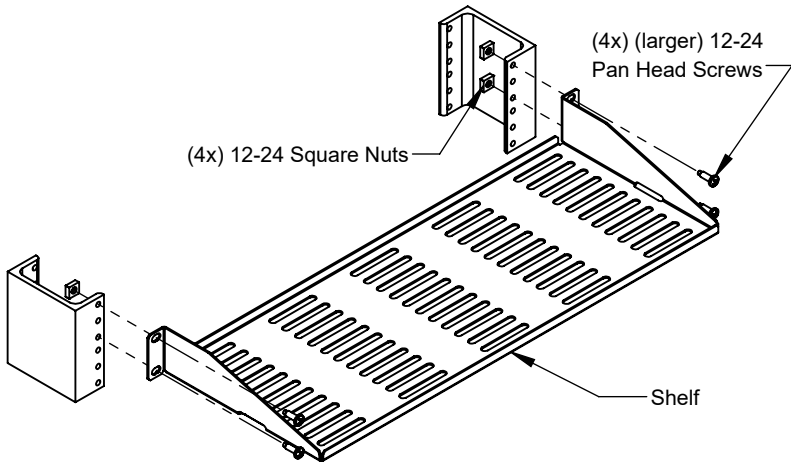

Non-Threaded Hole Installation Instructions

Step 1 Attach Shelf To Rack: Line up shelf in desired U space and orientation. Attach with the following hardware.