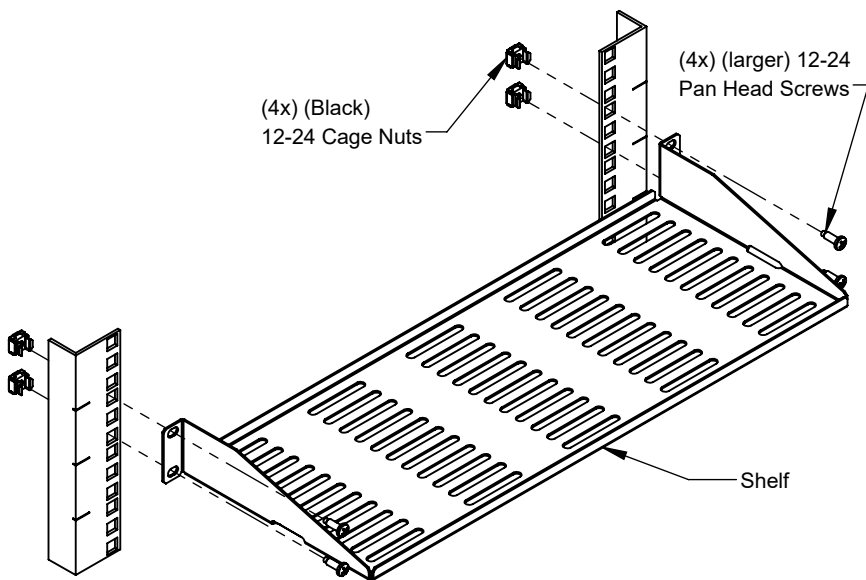

## Components:

(1) Shelf

## Mounting Hardware:

(4) 10-32 Pan Head Screws

(4) 12-24 Pan Head Screws

(4) 12-24 Cage Nuts

(4) 12-24 Square Nuts

## Square Hole Installation Instructions

---

**Step 1** Attach Shelf To Rack: Line up shelf in desired U space and orientation. Attach with the following hardware.

# Threaded Hole Installation Instructions

**Step 1** Attach Shelf To Rack: Line up shelf in desired U space and orientation. Attach with the following hardware.