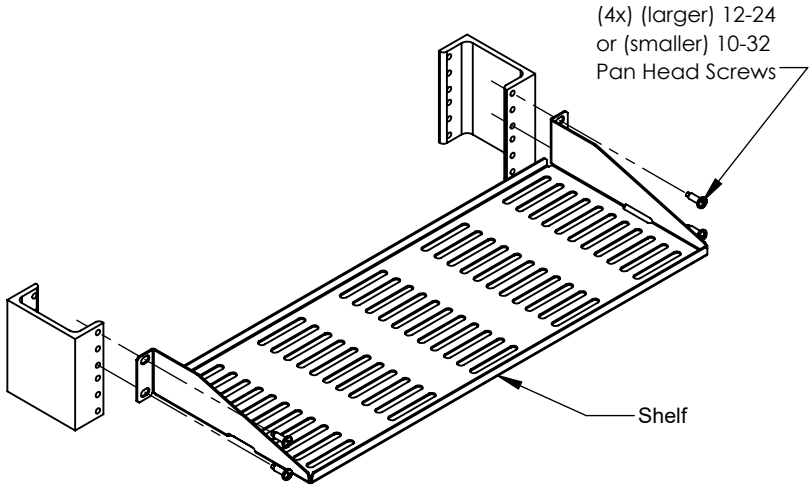

## Mounting Hardware:

(4) 10-32 Pan Head Screws

(4) 12-24 Pan Head Screws

(4) 12-24 Cage Nuts

(4) 12-24 Square Nuts

## Square Hole Installation Instructions

---

**Step 1** Attach Shelf To Rack: Line up shelf in desired U space and orientation. Attach with the following hardware.

# Threaded Hole Installation Instructions

**Step 1** Attach Shelf To Rack: Line up shelf in desired U space and orientation. Attach with the following hardware.