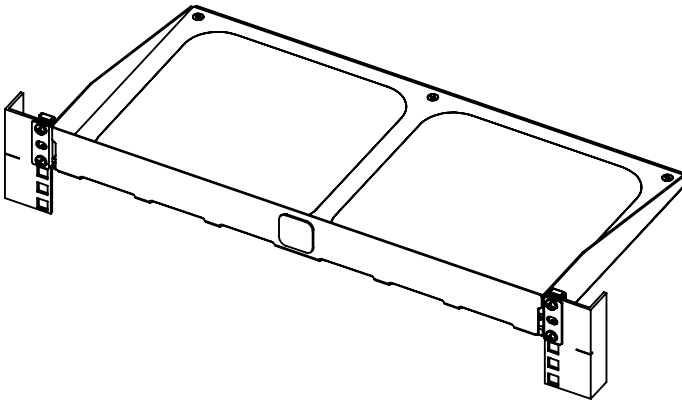

Boldly Creative

Expert Customer Service

Focus On Quality

Ships Same Day

1U 2-Post Rack Mount Shelf for Apple Mac Mini

Installation Instructions

Kit P/N: 107-5735

Kit Contents

Kit Contents:

(1) Shelf

Mounting Hardware:

- (6) 8-32 x .250 Flat Head Screw
- (5) 10-32 x .500 Pan Head Screw
- (5) 12-24 x .500 Pan Head Screw
- (5) 12-24 Square Nut
- (5) 12-24 Cage Nut

Installation Instructions

Step 1 Rack Set Up: Install cage nuts at desired location on rack. If rack has round or threaded holes, skip this step.

Step 2 Attach Shelf to Rack: Line up the mounting holes of the shelf with the pre-installed cage nuts and use the included (4) 12-24 Pan Head Screws to bolt the shelf at the desired location.