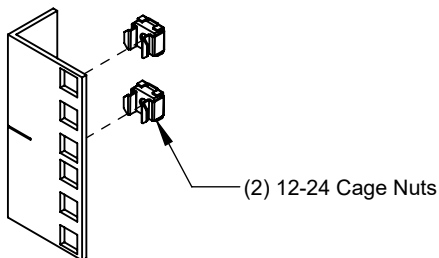

Kit Contents:

(1) Shelf

Mounting Hardware:

- (6) 8-32 x .250 Flat Head Screw
- (5) 10-32 x .500 Pan Head Screw
- (5) 12-24 x .500 Pan Head Screw
- (5) 12-24 Square Nut
- (5) 12-24 Cage Nut

Installation Instructions

Step 1 Rack Set Up: Install cage nuts at desired location on rack. If rack has round or threaded holes, skip this step.

Step 2 Attach Shelf to Rack: Line up the mounting holes of the shelf with the pre-installed cage nuts and use the included (4) 12-24 Pan Head Screws to bolt the shelf at the desired location.