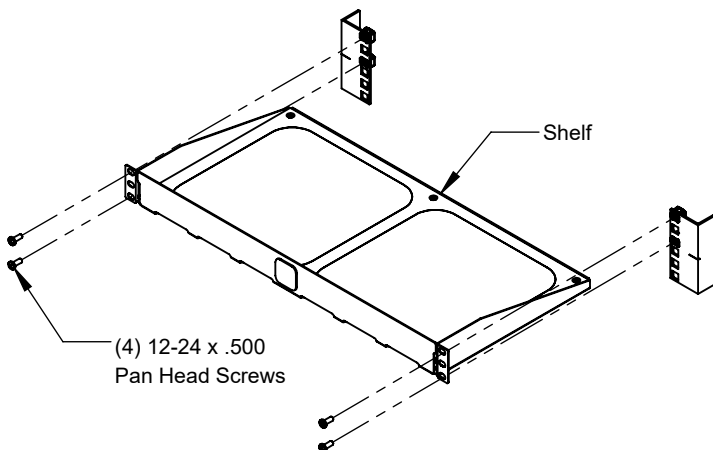

Kit Contents:

(1) Shelf

Mounting Hardware:

- (6) 8-32 x .250 Flat Head Screw
- (5) 10-32 x .500 Pan Head Screw
- (5) 12-24 x .500 Pan Head Screw
- (5) 12-24 Square Nut
- (5) 12-24 Cage Nut

Installation Instructions

Step 1 Rack Set Up: Install cage nuts at desired location on rack. If rack has round or threaded holes, skip this step.

Step 2 Attach Shelf to Rack: Line up the mounting holes of the shelf with the pre-installed cage nuts and use the included (4) 12-24 Pan Head Screws to bolt the shelf at the desired location.