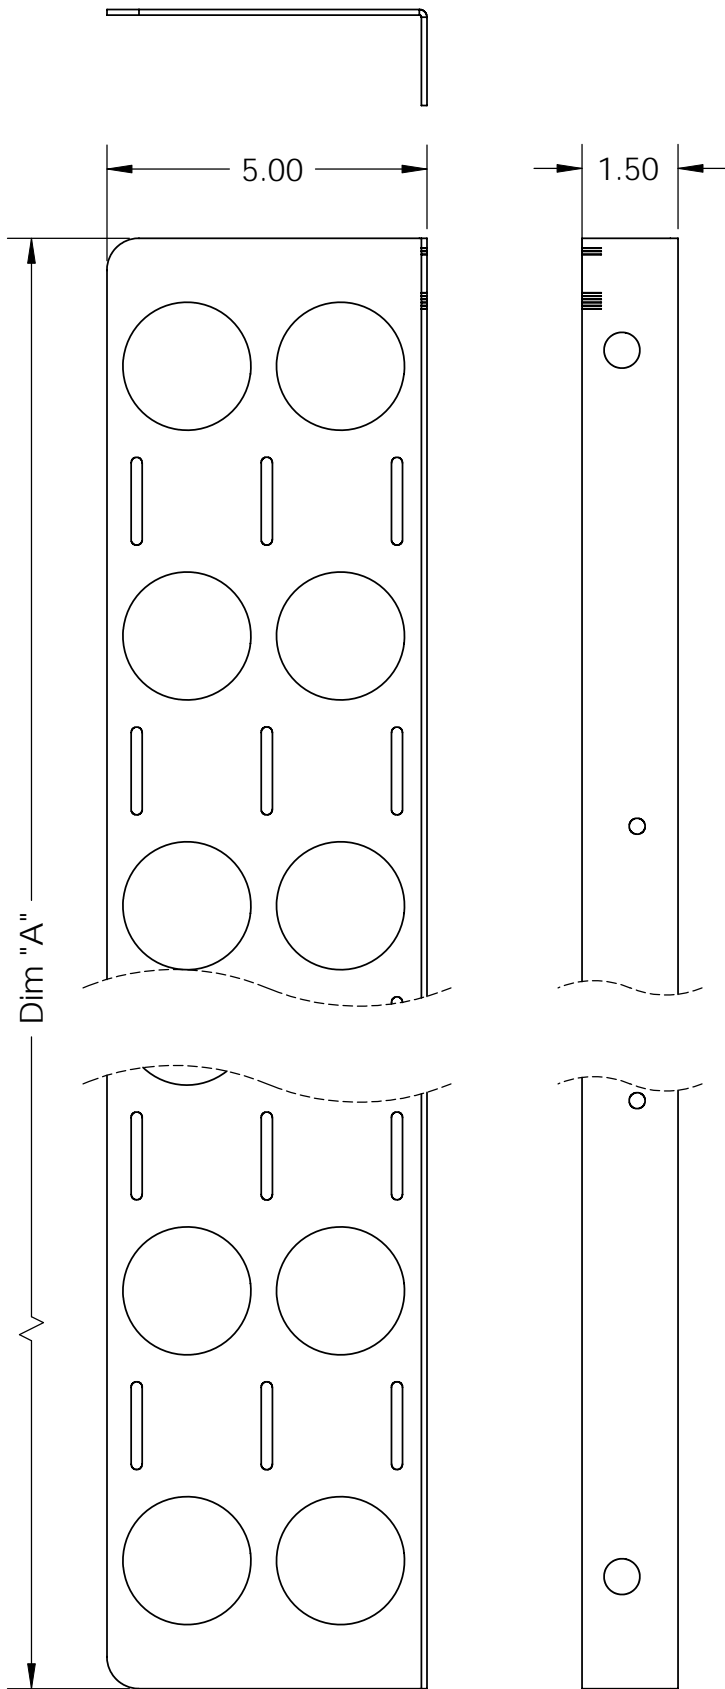

Part Number	Dim "A"	U Height
137-0314	42.00	24
137-0315	52.50	30
137-0316	63.00	36
137-0317	77.00	44
137-0318	87.50	50
137-1707	95.00	55

Printed on 3/7/2011

Sheet 1 of 1

RackSolutions.com
888-903-RACK (7225)

Outline Drawing

Dwg No & Rev

137-1732-920

ALL DIMENSIONS ARE IN INCHES.