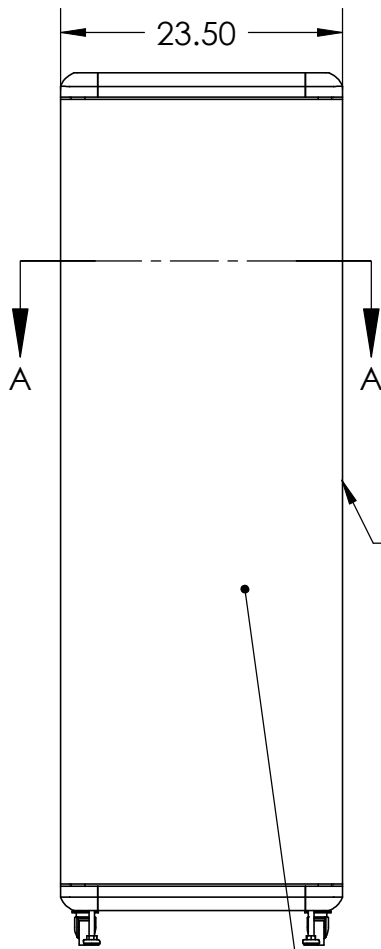

SECTION A-A

Side Panel Lock

Front and Rear Doors Hinge On Right Side

Leveling Feet (Not Installed)

Perforation on Front and Rear Doors

Printed on 6/29/2010

Sheet 1 of 1

RackSolutions.com
888-903-RACK (7225)

Outline Drawing

Dwg No & Rev

RACK-151-920

ALL DIMENSIONS ARE IN INCHES.