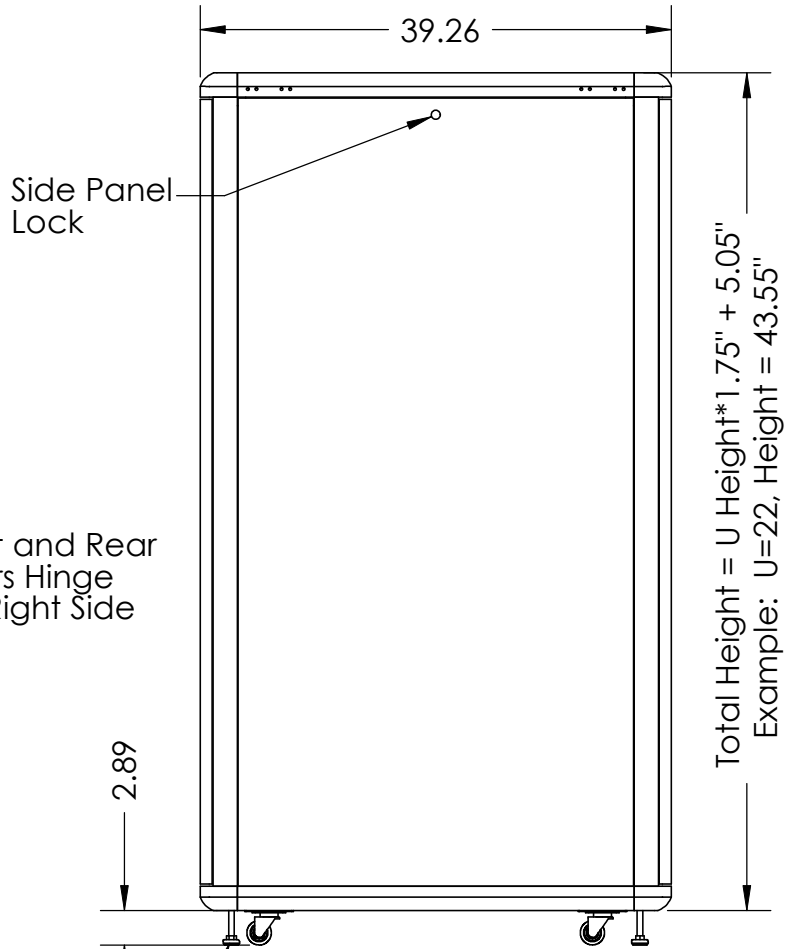

SECTION A-A

Side Panel Lock

Front and Rear Doors Hinge On Right Side

Leveling Feet (Not Installed)

Perforation on Front and Rear Doors

Printed on 6/29/2010

Sheet 1 of 1

RackSolutions.com
888-903-RACK (7225)

Outline Drawing

Dwg No & Rev

RACK-151-920

ALL DIMENSIONS ARE IN INCHES.