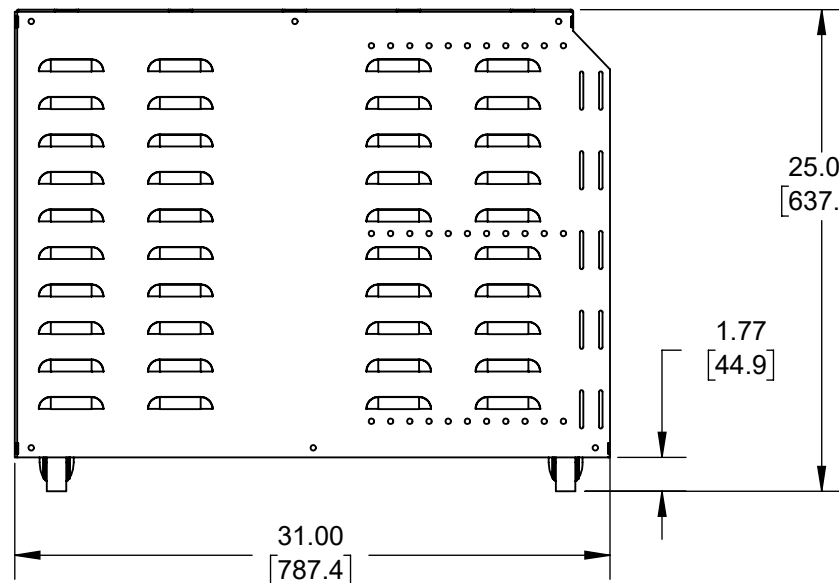

RACK-117-12 12U Portable Server Rack

Top View

Overview

Front view

Right View

ALL DIMENSIONS ARE IN INCHES.
DIMENSIONS IN SQUARE BRACKETS ARE IN
[MILLIMETERS] AND FOR REFERENCE ONLY.
PROPRIETARY AND CONFIDENTIAL