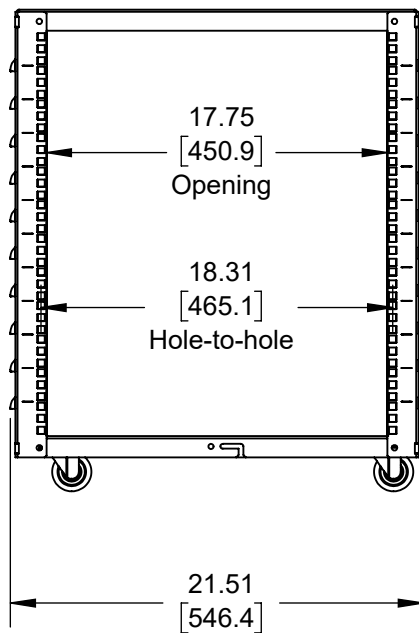

RACK-117-12 12U Portable Server Rack

Top View

Overview

Front view

Right View

ALL DIMENSIONS ARE IN INCHES.
DIMENSIONS IN SQUARE BRACKETS ARE IN
[MILLIMETERS] AND FOR REFERENCE ONLY.
PROPRIETARY AND CONFIDENTIAL