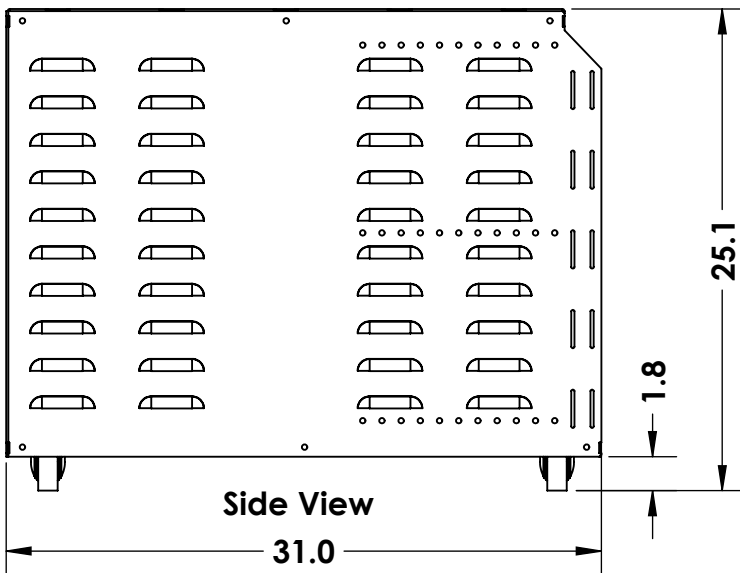

Top View

Side View

Front View

Bottom View

Printed on 3/3/2020

Sheet 1 of 1

**RackSolutions.com**

888-903-RACK (7225)

Outline Drawing

Dwg No & Rev

RACK-117-12-920

ALL DIMENSIONS ARE IN INCHES