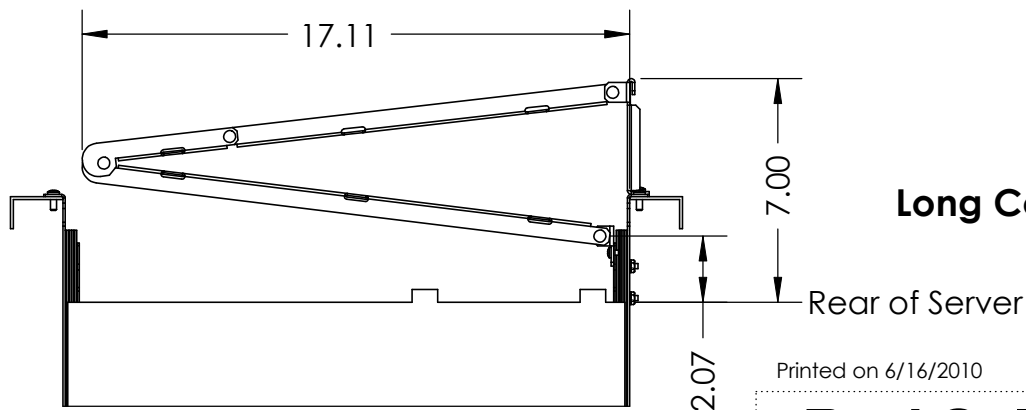

**Short Configuration
(as shipped)**

**28"
Slide Out**

Long Configuration

Printed on 6/16/2010

Sheet 1 of 1

RackSolutions.com
888-903-RACK (7225)

Outline Drawing

Dwg No & Rev

2URAIL-R7-920

ALL DIMENSIONS ARE IN INCHES.