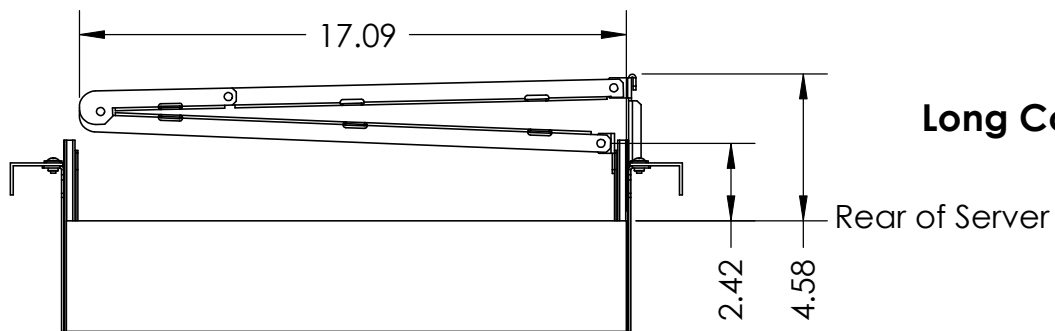

**Short Configuration
(as shipped)**

29"
Slide Out

Long Configuration

Printed on 6/17/2010

Sheet 1 of 1

RackSolutions.com
888-903-RACK (7225)

Outline Drawing

Dwg No & Rev

2URAIL-2950-920

ALL DIMENSIONS ARE IN INCHES.