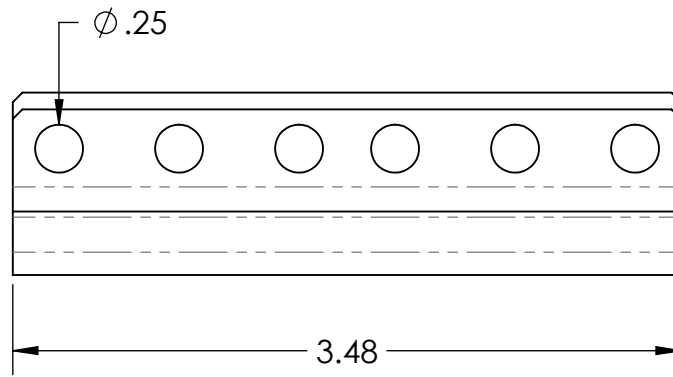

**STYLE A**

**STYLE B**

PART NUMBER	STYLE	Dimension
2UBRK-059	A	0.590
2UBRK-100	A	1.000
2UBRK-290	A	2.900
2UBRK-200	B	2.000
2UBRK-250	B	2.500
2UBRK-270	B	2.700
2UBRK-350	B	3.500
2UBRK-500	B	5.000
2UBRK-800	B	8.000

Printed on 3/11/2020

Sheet 1 of 1

**RackSolutions.com**

888-903-RACK (7225)

Outline Drawing

Dwg No & Rev

2UBRK-XXX-920

ALL DIMENSIONS ARE IN INCHES.