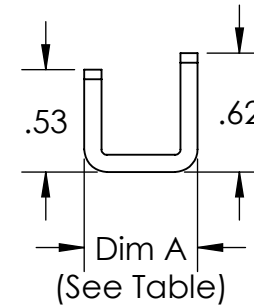

**STYLE A**

**STYLE B**

PART NUMBER	STYLE	Dimension
2UBRK-059	A	0.590
2UBRK-100	A	1.000
2UBRK-290	A	2.900
2UBRK-200	B	2.000
2UBRK-250	B	2.500
2UBRK-270	B	2.700
2UBRK-350	B	3.500
2UBRK-500	B	5.000
2UBRK-800	B	8.000

Printed on 3/11/2020

Sheet 1 of 1

**RackSolutions.com**

888-903-RACK (7225)

Outline Drawing

Dwg No & Rev

2UBRK-XXX-920

ALL DIMENSIONS ARE IN INCHES.