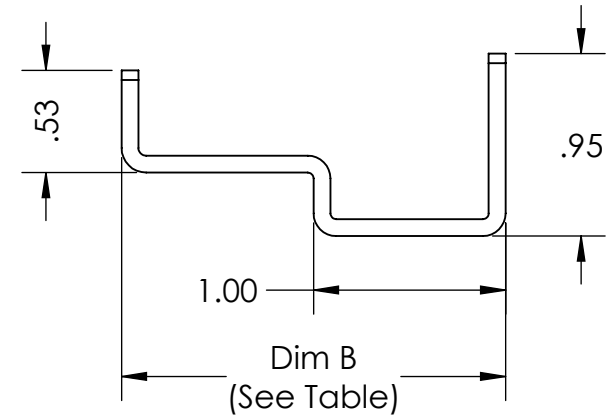

**STYLE A**

**STYLE B**

PART NUMBER	STYLE	Dimension
2UBRK-059	A	0.590
2UBRK-100	A	1.000
2UBRK-290	A	2.900
2UBRK-200	B	2.000
2UBRK-250	B	2.500
2UBRK-270	B	2.700
2UBRK-350	B	3.500
2UBRK-500	B	5.000
2UBRK-800	B	8.000

Printed on 3/11/2020

Sheet 1 of 1

**RackSolutions.com**

888-903-RACK (7225)

Outline Drawing

Dwg No & Rev

2UBRK-XXX-920

ALL DIMENSIONS ARE IN INCHES.