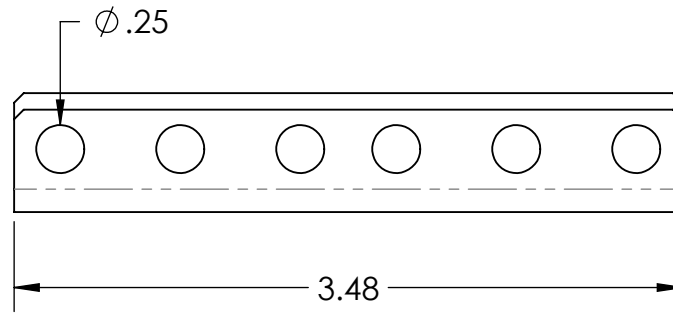

**STYLE A**

**STYLE B**

PART NUMBER	STYLE	Dimension
2UBRK-059	A	0.590
2UBRK-100	A	1.000
2UBRK-290	A	2.900
2UBRK-200	B	2.000
2UBRK-250	B	2.500
2UBRK-270	B	2.700
2UBRK-350	B	3.500
2UBRK-500	B	5.000
2UBRK-800	B	8.000

Printed on 3/11/2020

Sheet 1 of 1

**RackSolutions.com**

888-903-RACK (7225)

Outline Drawing

Dwg No & Rev

2UBRK-XXX-920

ALL DIMENSIONS ARE IN INCHES.