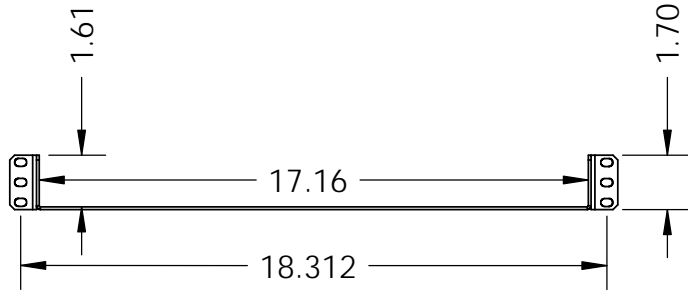

SLOTTED HOLE DIMENSIONS  
ALL DIMENSIONS TYPICAL

2 POST FLUSH CONFIG.

Printed on 9/18/2015

Sheet 2 of 3

**RackSolutions.com**

888-903-RACK (7225)

Outline Drawing

Dwg No & Rev

1USHL-108-920

ALL DIMENSIONS ARE IN INCHES.

2 POST CENTERED CONFIG.

Printed on 9/18/2015

Sheet 3 of 3

**RackSolutions.com**  
888-903-RACK (7225)

Outline Drawing

Dwg No & Rev

1USHL-108-920

ALL DIMENSIONS ARE IN INCHES