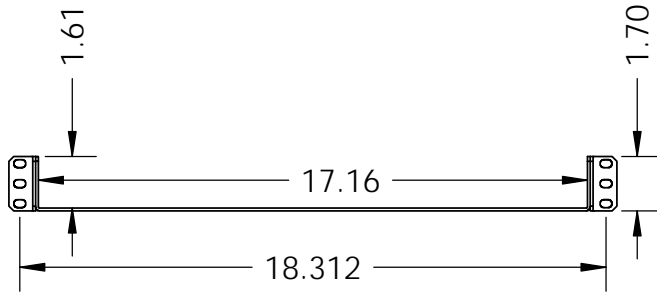

SLOTTED HOLE DIMENSIONS  
ALL DIMENSIONS TYPICAL

2 POST FLUSH CONFIG.

Printed on 9/18/2015

Sheet 2 of 3

**RackSolutions.com**

888-903-RACK (7225)

Outline Drawing

Dwg No & Rev

1USHL-108-920

ALL DIMENSIONS ARE IN INCHES.

2 POST CENTERED CONFIG.

Printed on 9/18/2015

Sheet 3 of 3

**RackSolutions.com**  
888-903-RACK (7225)

Outline Drawing

Dwg No & Rev

1USHL-108-920

ALL DIMENSIONS ARE IN INCHES