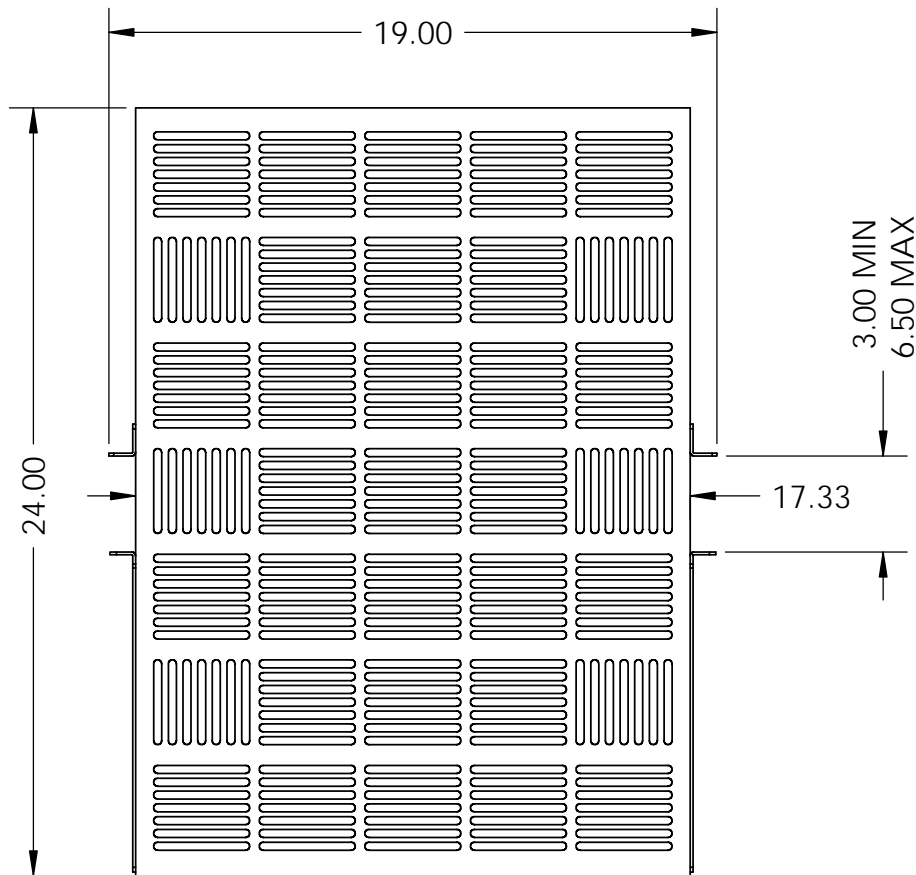

SLOTTED HOLE DIMENSIONS  
ALL DIMENSIONS TYPICAL

2 POST FLUSH CONFIG.

Printed on 9/18/2015

Sheet 2 of 3

**RackSolutions.com**

888-903-RACK (7225)

Outline Drawing

Dwg No & Rev

1USHL-108-920

ALL DIMENSIONS ARE IN INCHES.

2 POST CENTERED CONFIG.

Printed on 9/18/2015

Sheet 3 of 3

**RackSolutions.com**  
888-903-RACK (7225)

Outline Drawing

Dwg No & Rev

1USHL-108-920

ALL DIMENSIONS ARE IN INCHES