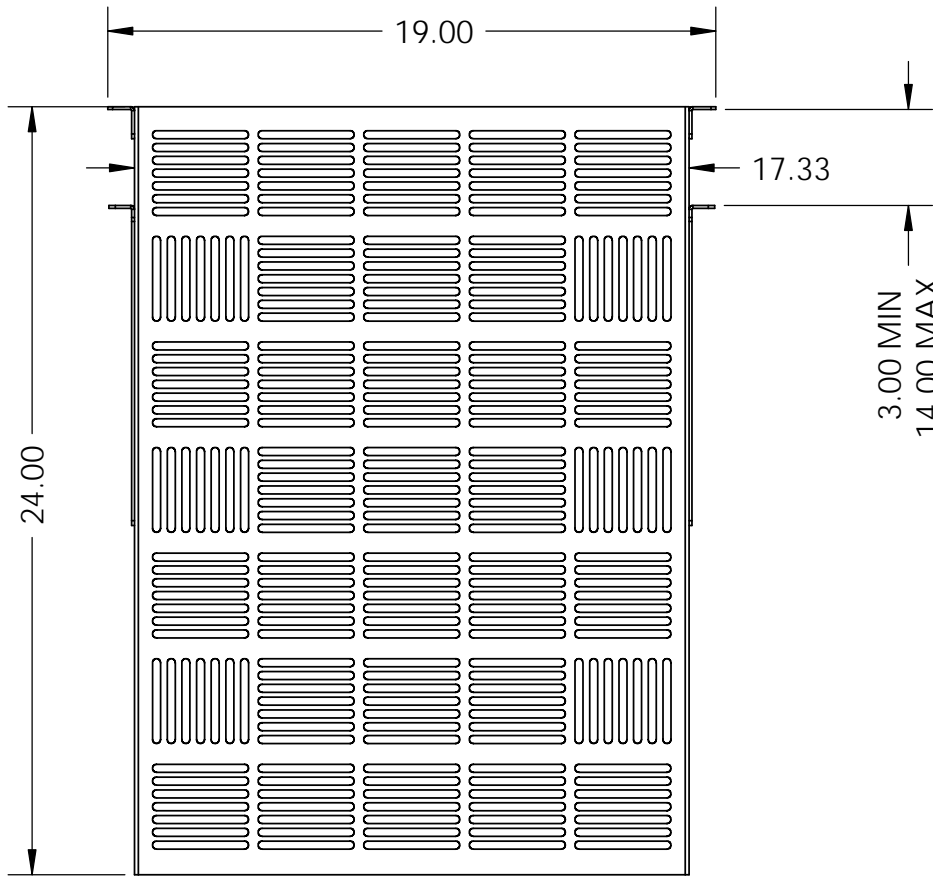

SLOTTED HOLE DIMENSIONS  
ALL DIMENSIONS TYPICAL

2 POST FLUSH CONFIG.

Printed on 9/18/2015

Sheet 2 of 3

**RackSolutions.com**

888-903-RACK (7225)

Outline Drawing

Dwg No & Rev

1USHL-108-920

ALL DIMENSIONS ARE IN INCHES.

2 POST CENTERED CONFIG.

Printed on 9/18/2015

Sheet 3 of 3

**RackSolutions.com**  
888-903-RACK (7225)

Outline Drawing

Dwg No & Rev

1USHL-108-920

ALL DIMENSIONS ARE IN INCHES