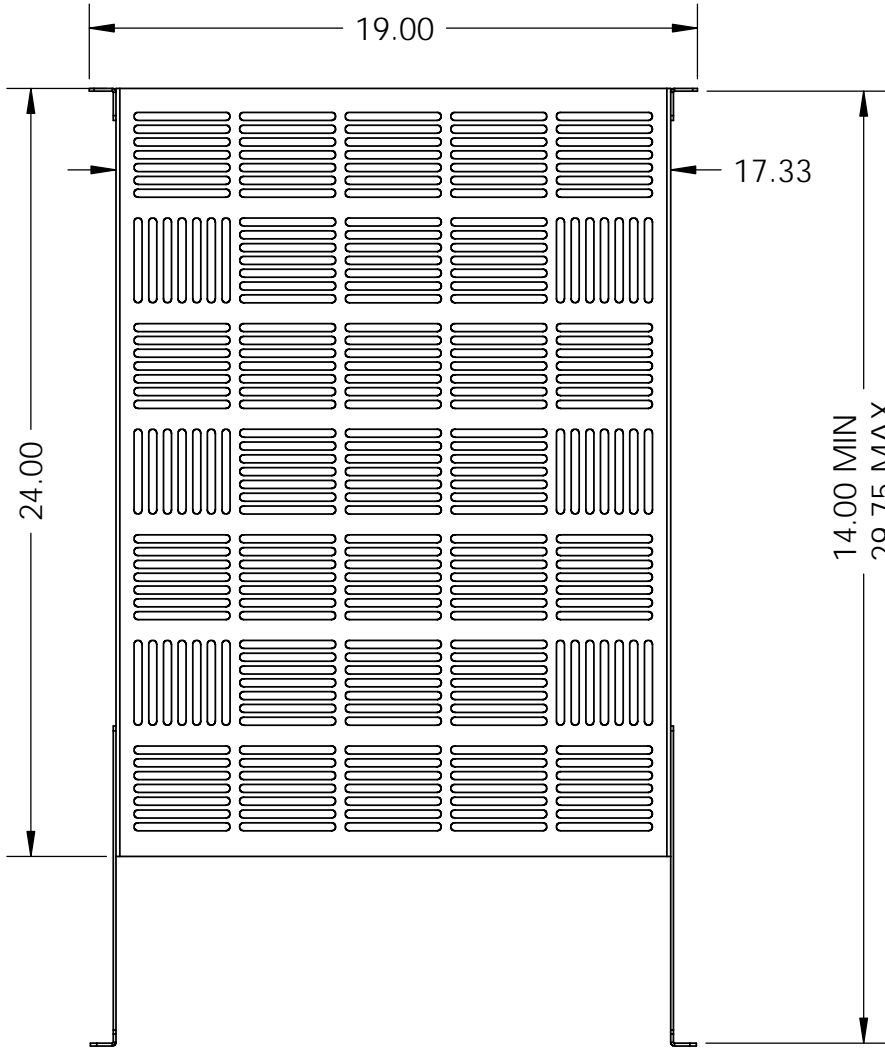

SLOTTED HOLE DIMENSIONS  
ALL DIMENSIONS TYPICAL

2 POST FLUSH CONFIG.

Printed on 9/18/2015

Sheet 2 of 3

**RackSolutions.com**

888-903-RACK (7225)

Outline Drawing

Dwg No & Rev

1USHL-108-920

ALL DIMENSIONS ARE IN INCHES.

2 POST CENTERED CONFIG.

Printed on 9/18/2015

Sheet 3 of 3

**RackSolutions.com**  
888-903-RACK (7225)

Outline Drawing

Dwg No & Rev

1USHL-108-920

ALL DIMENSIONS ARE IN INCHES