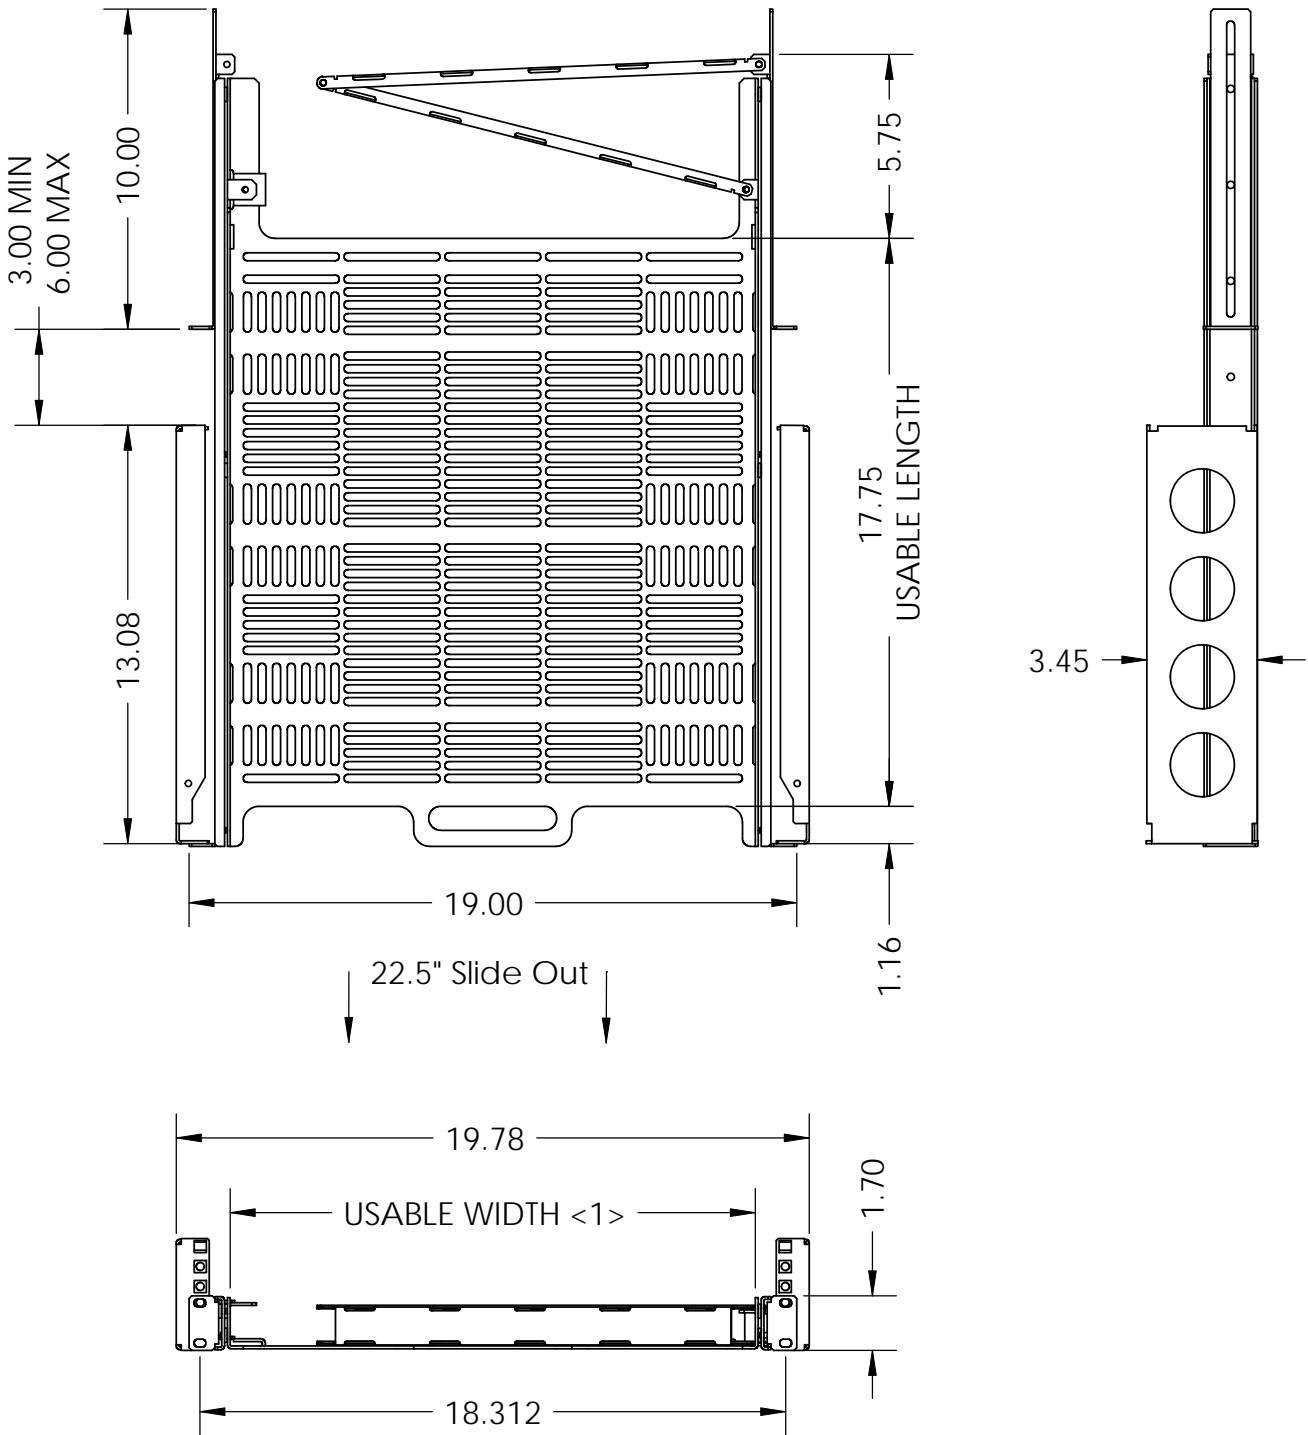

**2 POST FLUSH MOUNT  
CONFIGURATION**

Printed on 10/8/2010

Sheet 1 of 2

**NOTES**

- Usable Width  
16.375" shelf mounted as shown.  
17.700" shelf mounted upside down. (Lose 1 USpace)

**RackSolutions.com**  
888-903-RACK (7225)

Outline Drawing

Dwg No & Rev

1USHL-012-920

ALL DIMENSIONS ARE IN INCHES.

**2 POST CENTER MOUNT  
CONFIGURATION**

**NOTES**

- Usable Width  
16.375" shelf mounted as shown.  
17.700" shelf mounted upside down. (Lose 1 USpace)

Printed on 10/8/2010

Sheet 2 of 2

**RackSolutions.com**  
888-903-RACK (7225)

Outline Drawing

Dwg No & Rev

1USHL-012-920

ALL DIMENSIONS ARE IN INCHES.