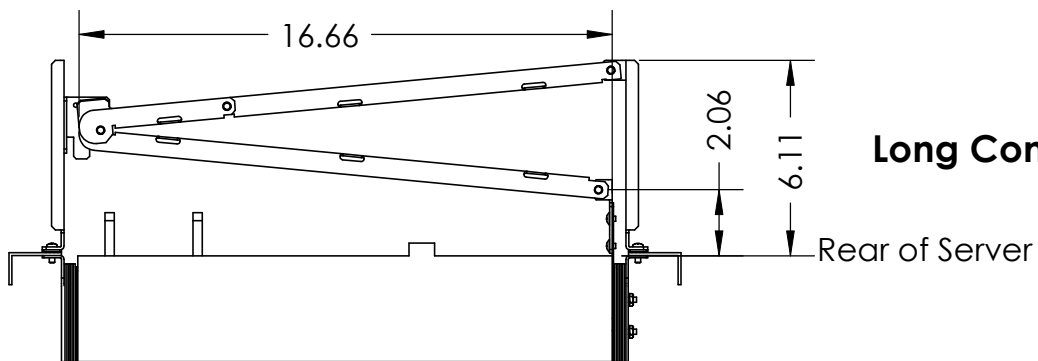

**Short Configuration  
(As Shipped)**

28"  
Slide Out

**Long Configuration**

Printed on 7/19/2010

Sheet 1 of 1

**RackSolutions.com**  
888-903-RACK (7225)

Outline Drawing

Dwg No & Rev

1URAIL-R6-920

ALL DIMENSIONS ARE IN INCHES.