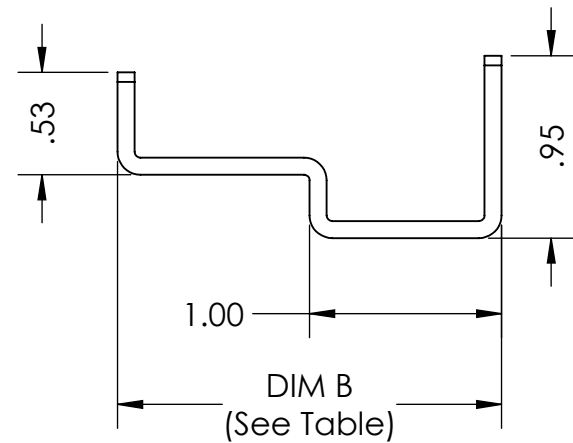

STYLE A

STYLE B

| PART NUMBER | STYLE | DIMENSION |
|-------------|-------|-----------|
| 1UBRK-059   | A     | 0.590     |
| 1UBRK-100   | A     | 1.000     |
| 1UBRK-290   | A     | 2.900     |
| 1UBRK-200   | B     | 2.000     |
| 1UBRK-270   | B     | 2.700     |
| 1UBRK-350   | B     | 3.500     |

Printed on 3/11/2020

Sheet 1 of 1

**RackSolutions.com**  
888-903-RACK (7225)

Outline Drawing

Dwg No & Rev

1UBRK-XXX-920

ALL DIMENSIONS ARE IN INCHES.