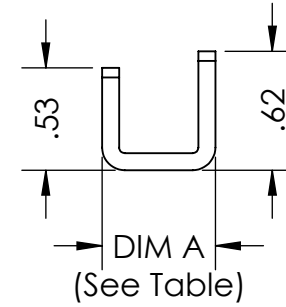

STYLE A

STYLE B

| PART NUMBER | STYLE | DIMENSION |
|-------------|-------|-----------|
| 1UBRK-059   | A     | 0.590     |
| 1UBRK-100   | A     | 1.000     |
| 1UBRK-290   | A     | 2.900     |
| 1UBRK-200   | B     | 2.000     |
| 1UBRK-270   | B     | 2.700     |
| 1UBRK-350   | B     | 3.500     |

Printed on 3/11/2020

Sheet 1 of 1

**RackSolutions.com**  
888-903-RACK (7225)

Outline Drawing

Dwg No & Rev

1UBRK-XXX-920

ALL DIMENSIONS ARE IN INCHES.