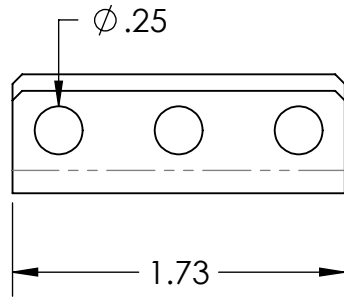

STYLE A

STYLE B

| PART NUMBER | STYLE | DIMENSION |
|-------------|-------|-----------|
| 1UBRK-059   | A     | 0.590     |
| 1UBRK-100   | A     | 1.000     |
| 1UBRK-290   | A     | 2.900     |
| 1UBRK-200   | B     | 2.000     |
| 1UBRK-270   | B     | 2.700     |
| 1UBRK-350   | B     | 3.500     |

Printed on 3/11/2020

Sheet 1 of 1

**RackSolutions.com**  
888-903-RACK (7225)

Outline Drawing

Dwg No & Rev

1UBRK-XXX-920

ALL DIMENSIONS ARE IN INCHES.