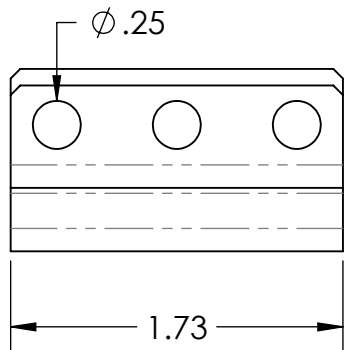

STYLE A

STYLE B

| PART NUMBER | STYLE | DIMENSION |
|-------------|-------|-----------|
| 1UBRK-059   | A     | 0.590     |
| 1UBRK-100   | A     | 1.000     |
| 1UBRK-290   | A     | 2.900     |
| 1UBRK-200   | B     | 2.000     |
| 1UBRK-270   | B     | 2.700     |
| 1UBRK-350   | B     | 3.500     |

Printed on 3/11/2020

Sheet 1 of 1

**RackSolutions.com**  
888-903-RACK (7225)

Outline Drawing

Dwg No & Rev

1UBRK-XXX-920

ALL DIMENSIONS ARE IN INCHES.