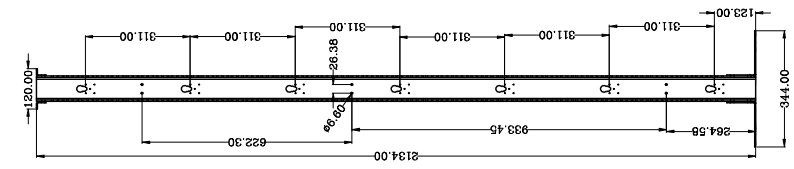

A	B	C	D	E	F
1	2	3	4	5	6
A	B	C	D	E	8

Description: 515 width, 344 depth 45U

RackSolutions.com	
FINISH: BALDWIN	Model: RD-679
MATERIAL: SPOC	PROJECT: Floor Standing Server Rack
APPROVED:	DATE: 1/19/16
CHECKED:	DATE:
DESIGN: YHm, Lu	DATE:
SCALE: 1:1	PAGE: 1/1
7	Rev: A
8	8