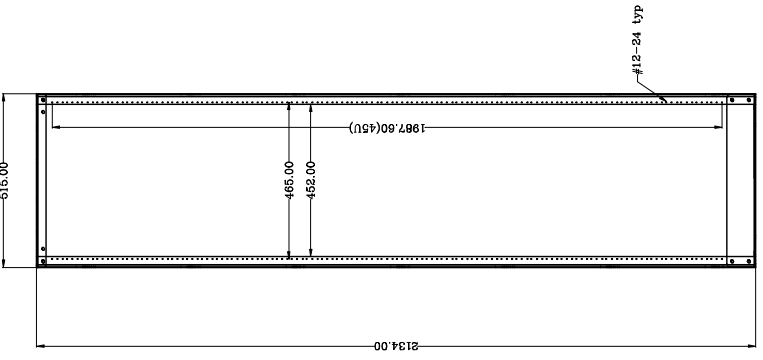

A	B	C	D	E	F
1	2	3	4	5	6
A	B	C	D	E	8

Description: 515 width, 344 depth 45U

RackSolutions.com	
FINISH: BALDWIN	Model: RD-679
MATERIAL: SPOC	PROJECT: Floor Standing Server Rack
APPROVED:	DATE: 1/19/16
CHECKED:	DATE:
DESIGN: YHm, Lu	DATE:
SCALE: 1:1	PAGE: 1/1
7	Rev: A
8	8