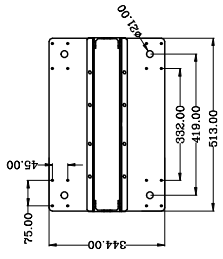

A	B	C	D	E	F
1	2	3	4	5	6
A	B	C	D	E	8

Description: 515 width, 344 depth 45U

RackSolutions.com	
FINISH: BALDWIN	Model: RD-679
MATERIAL: SPOC	PROJECT: Floor Standing Server Rack
APPROVED:	DATE: 1/19/16
CHECKED:	DATE:
DESIGN: YHm, Lu	DATE:
SCALE: 1:1	PAGE: 1/1
7	Rev: A
8	8