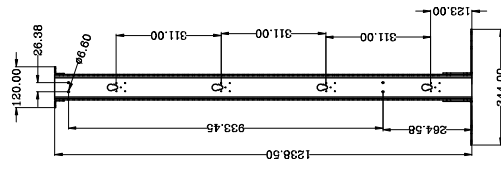

A	B	C	D	E	F
1	2	3	4	5	8

Description:
515 width, 344 depth 25U

	FINISH: BALDWIN
	MATERIAL: SPOC
	APPROVED:
	CHECKED:
	DESIGN: YHm, Lu

RackSolutions.com	
Model: RD-678	
PROJECT: Floor Standing Server Rack	
SCALE: 1:1	PAGE: 1/1
Rev: A	