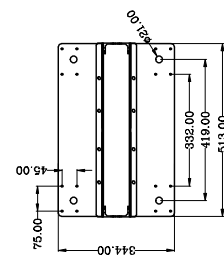

A	B	C	D	E	F
1	2	3	4	5	8

Description:
515 width, 344 depth 25U

	FINISH: BALDWIN
	MATERIAL: SPOC
	APPROVED:
	CHECKED:
	DESIGN: YHm, Lu

RackSolutions.com	
Model: RD-678	
PROJECT: Floor Standing Server Rack	
SCALE: 1:1	PAGE: 1/1
Rev: A	