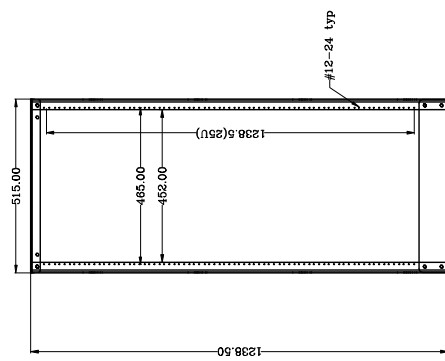

A	B	C	D	E	F
1	2	3	4	5	8

Description:
515 width, 344 depth 25U

	FINISH: BALDWIN
	MATERIAL: SPOC
	APPROVED:
	CHECKED:
	DESIGN: YHm, Lu

RackSolutions.com	
Model: RD-678	
PROJECT: Floor Standing Server Rack	
SCALE: 1:1	PAGE: 1/1
Rev: A	