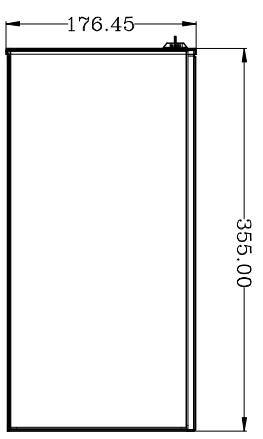

1 2 3 4 5 6 7 8

| | | | |
|--|--|--|--|
| | | | |
| | | | |
| | | | |

| | | | | | |
|---|--|--------------------------|--|-----------------------|--|
|   | | RackSolutions.com | | | |
| ZINSELE: RA15005 | | | | Model: 100-590/201 | |
| MATERIAL: SPOC | | | | DATE: 2006-03-08 | |
| APPROVED: | | | | PROJECT: SVAUDRAVIMAS | |
| CHECKED: | | NAME: | | | |
| DESIGN: yedra_ziu | | NAME: | | | |
| SCALE: 1:1 | | PAGE: 1/1 | | | |
| 6 | | 7 | | | |
| 8 | | 8 | | | |