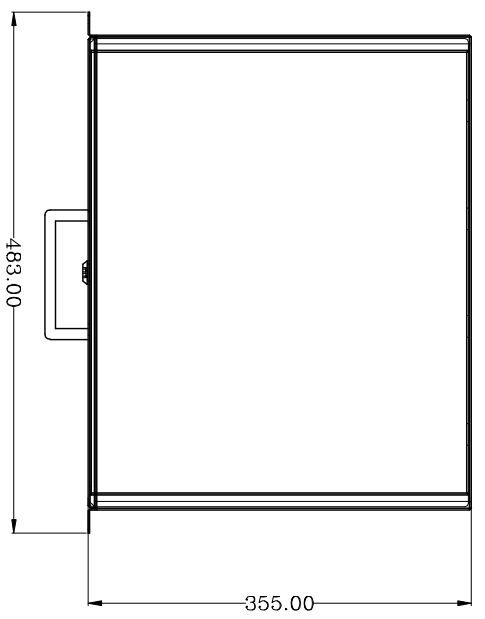

1 2 3 4 5 6 7 8

| | | | |
|--|--|--|--|
| | | | |
| | | | |
| | | | |

| | | | | | |
|---|--|--------------------------|--|-----------------------|--|
|   | | RackSolutions.com | | | |
| ZINSELE: RA15005 | | | | Model: 100-590/201 | |
| MATERIAL: SPOC | | | | DATE: 2006-03-08 | |
| APPROVED: | | | | PROJECT: SVAUDRAVIMAS | |
| CHECKED: | | NAME: | | | |
| DESIGN: yedra_ziu | | NAME: | | | |
| SCALE: 1:1 | | PAGE: 1/1 | | | |
| 6 | | 7 | | | |
| 8 | | 8 | | | |