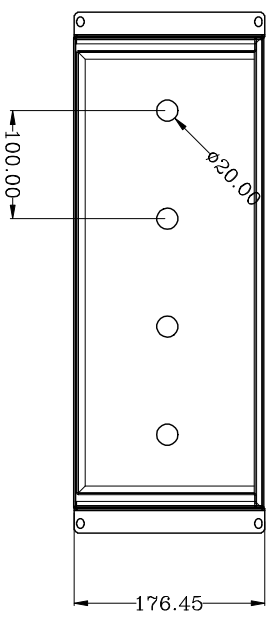

1 2 3 4 5 6 7 8

| | | | |
|--|--|--|--|
| | | | |
| | | | |
| | | | |

| | | | | | |
|---|--|--------------------------|--|-----------------------|--|
|   | | RackSolutions.com | | | |
| ZINSELE: RA15005 | | | | Model: 100-590/201 | |
| MATERIAL: SPOC | | | | DATE: 2006-03-08 | |
| APPROVED: | | | | PROJECT: SVAUDRAVIMAS | |
| CHECKED: | | NAME: | | | |
| DESIGN: yedra_ziu | | NAME: | | | |
| SCALE: 1:1 | | PAGE: 1/1 | | | |
| 6 | | 7 | | | |
| 8 | | 8 | | | |