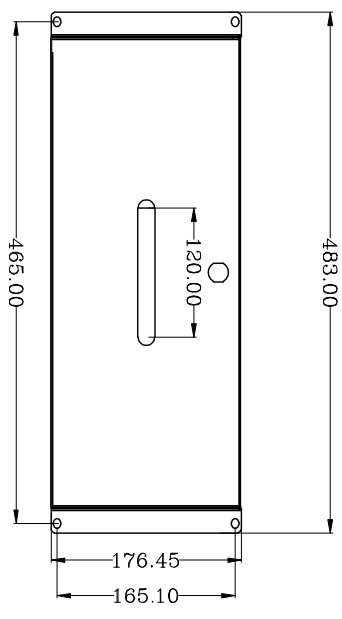

1 2 3 4 5 6 7 8

| | | | |
|--|--|--|--|
| | | | |
| | | | |
| | | | |

| | | | | | |
|---|--|--------------------------|--|-----------------------|--|
|   | | RackSolutions.com | | | |
| ZINSELE: RA15005 | | | | Model: 100-590/201 | |
| MATERIAL: SPOC | | | | DATE: 2006-03-08 | |
| APPROVED: | | | | PROJECT: SVAUDRAVIMAS | |
| CHECKED: | | NAME: | | | |
| DESIGN: yedra_ziu | | NAME: | | | |
| SCALE: 1:1 | | PAGE: 1/1 | | | |
| 6 | | 7 | | | |
| 8 | | 8 | | | |