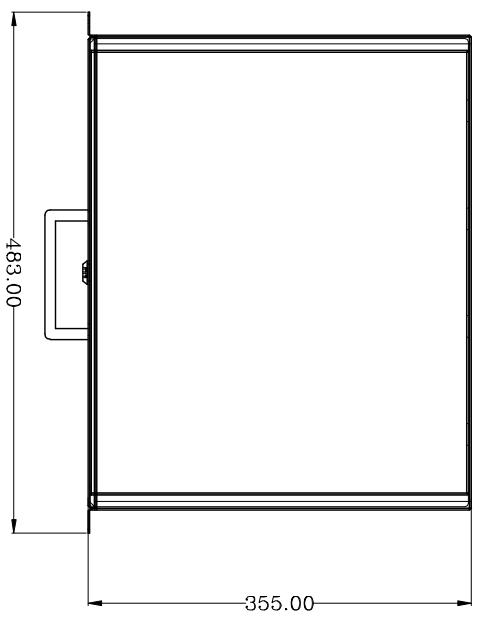

A

1

2

3

4

5

6

7

8

A

RackSolutions.com

FINISH: RA15005

MATERIAL: SPC

APPROVED: [Signature]

CHECKED: [Signature]

DESIGN: yasha_zhu

Model: 180-596-201

PROJECT: SYRUDRAWER-335

SCALE: 1:1

PAGE: 1/1

REV: A

F

E

6

7

8