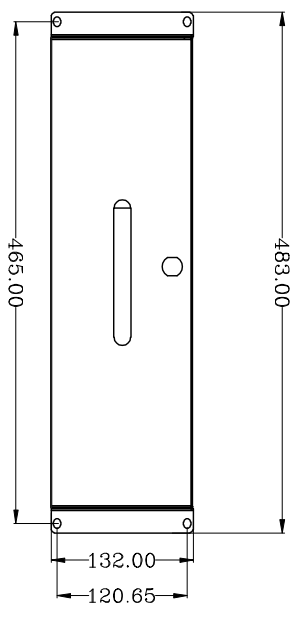

A

1

2

3

4

5

6

7

8

A

RackSolutions.com

FINISH: RA15005

MATERIAL: SPC

APPROVED: [Signature]

CHECKED: [Signature]

DESIGN: yasha_zhu

Model: 180-596-201

PROJECT: SYRUDRAWER-335

SCALE: 1:1

PAGE: 1/1

REV: A

F

E

6

7

8