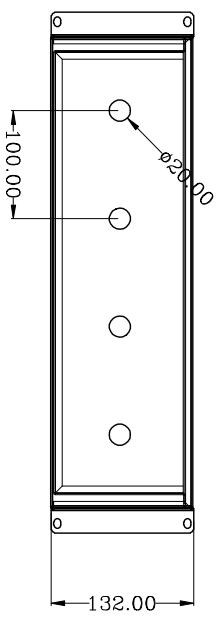

A

1

2

3

4

5

6

7

8

A

RackSolutions.com

FINISH: RA15005

MATERIAL: SPC

APPROVED: [Signature]

CHECKED: [Signature]

DESIGN: yasha_zhu

Model: 180-596-201

PROJECT: SYRUDRAWER-335

SCALE: 1:1

PAGE: 1/1

REV: A

F

E

6

7

8