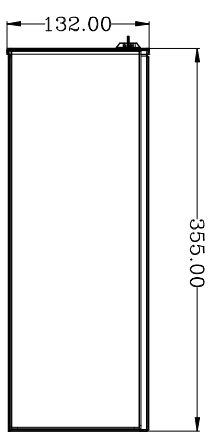

A

1

2

3

4

5

6

7

8

A

RackSolutions.com

FINISH: RA15005

MATERIAL: SPC

APPROVED: [Signature]

CHECKED: [Signature]

DESIGN: yasha_zhu

Model: 180-596-201

PROJECT: SYRUDRAWER-335

SCALE: 1:1

PAGE: 1/1

REV: A

F

E

6

7

8