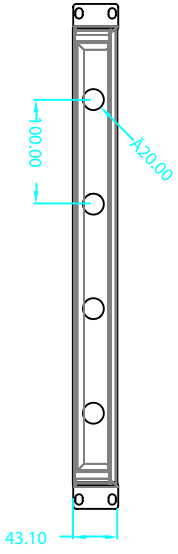

A

1 2 3 4 5 6 7 8

A

E

F

		LoneStarRacks.com
--	--	--------------------------

FINISH: RAL9005 Model: 180-5594

MATERIAL: SPCC

APPROVED: DATE: 2016-12-18

CHECKED: DATE: 2016

SCALE: 1:1 PAGE: 1/1 Rev: A

6 7 8