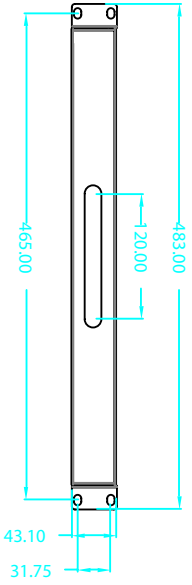

A

1 2 3 4 5 6 7 8

A

E

F

		LoneStarRacks.com
--	--	--------------------------

FINISH: RAL9005 Model: 180-5594

MATERIAL: SPCC

APPROVED: DATE: 2016-12-18

CHECKED: DATE: 2016

SCALE: 1:1 PAGE: 1/1 Rev: A

6 7 8