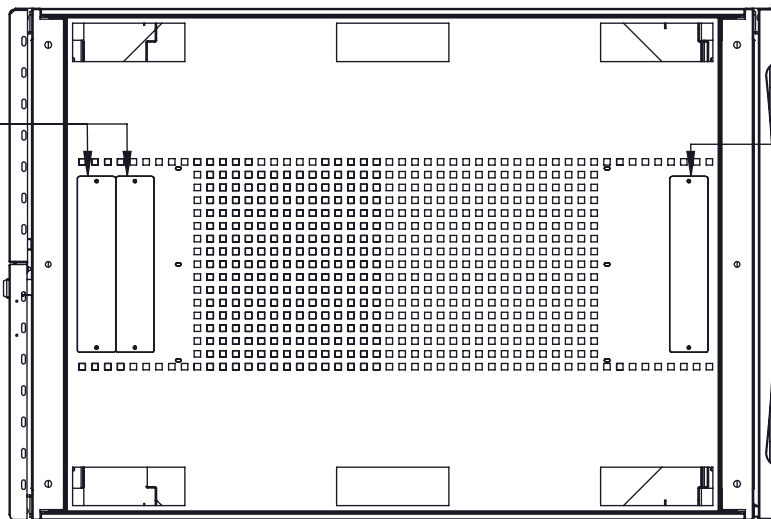

Brush Panel Insert

Brush Panel Insert

Printed on 2/2/2021

Sheet 1 of 1

RackSolutions.com
888-903-RACK (7225)

Outline Drawing

Dwg No & Rev

151SW-Top-Panel-920