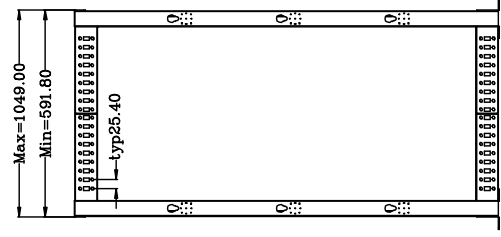

1	2	3	4	5	6	7	8
A	B	C	D	E	F		

Description:

Rack, Open, 25U, 23"W, 20-40"D, Black

		RackSolutions.com
FINISH: RAL9005	MATERIAL: SPOC	Model : 180-5253-201
APPROVED : DATE : 2016-5-20	CHECKED : DATE :	PROJECT : Floor Standing Server Rack
DESIGN : Yifan, Lu	DATE :	SCALE 1:1
6	7	PAGE 1/1
		Rev: A
		8