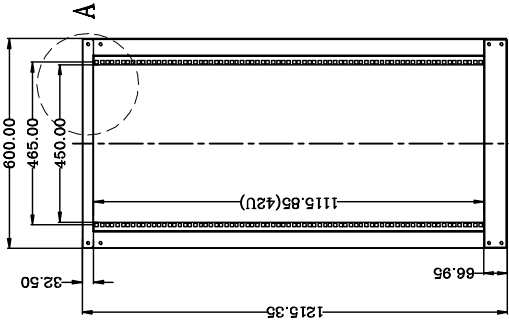

1	2	3	4	5	6	7	8
A	B	C	D	E	F		

Description:

Rack, Open, 25U, 23"W, 20-40"D, Black

		RackSolutions.com
FINISH: RAL9005	MATERIAL: SPOC	Model : 180-5253-201
APPROVED : DATE : 2016-5-20	CHECKED : DATE :	PROJECT : Floor Standing Server Rack
DESIGN : Yifan, Lu	DATE :	SCALE 1:1
6	7	PAGE 1/1
		Rev: A
		8