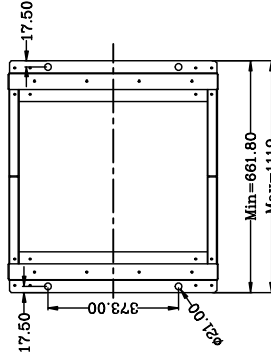

1	2	3	4	5	6	7	8
A	B	C	D	E	F		

Description:

Rack, Open, 25U, 23"W, 20-40"D, Black

		RackSolutions.com
FINISH: RAL9005	MATERIAL: SPOC	Model : 180-5253-201
APPROVED : DATE : 2016-5-20	CHECKED : DATE :	PROJECT : Floor Standing Server Rack
DESIGN : Yifan, Lu	DATE :	SCALE 1:1
6	7	PAGE 1/1
		Rev: A
		8