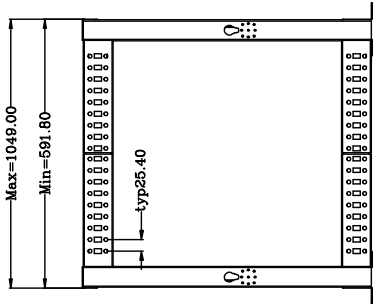

1	2	3	4	5	6	7	8
A	B	C	D	E	F		

**Detail A-A**  
2.5:1

**Top View**

**Front View**

**Side View**

Description:

Rack, Open, 12U, 23"W, 20-40"D, Black

	FINISH: RAL9005
	MATERIAL: SPOC
	APPROVED : DATE : 2016-5-20
	CHECKED : DATE :
	DESIGN : Yifan, Lu DATE :

RackSolutions.com

Model : 180-5252-201

PROJECT : Floor Standing Server Rack

SCALE 1:1 PAGE: 1/1 Rev: A

1	2	3	4	5	6	7	8
A	B	C	D	E	F		