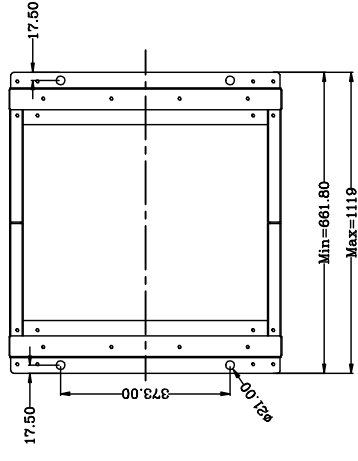

1	2	3	4	5	6	7	8
A	B	C	D	E	F		

**Detail A-A**  
2.5:1

**Top View**

**Front View**

**Side View**

Description:

Rack, Open, 12U, 23"W, 20-40"D, Black

	FINISH: RAL9005
	MATERIAL: SPOC
	APPROVED : DATE : 2016-5-20
	CHECKED : DATE :
	DESIGN : Yifan, Lu DATE :

RackSolutions.com

Model : 180-5252-201

PROJECT : Floor Standing Server Rack

SCALE 1:1 PAGE: 1/1 Rev: A

1	2	3	4	5	6	7	8
A	B	C	D	E	F		