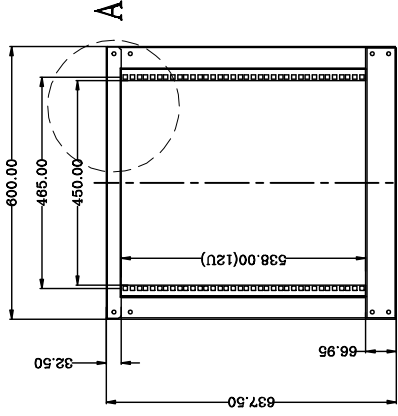

1	2	3	4	5	6	7	8
A	B	C	D	E	F		

**Detail A-A**  
2.5:1

**Top View**

**Front View**

**Side View**

Description:

Rack, Open, 12U, 23"W, 20-40"D, Black

	FINISH: RAL9005
	MATERIAL: SPOC
	APPROVED : DATE : 2016-5-20
	CHECKED : DATE :
	DESIGN : Yifan, Lu DATE :

RackSolutions.com

Model : 180-5252-201

PROJECT : Floor Standing Server Rack

SCALE 1:1 PAGE: 1/1 Rev: A

1	2	3	4	5	6	7	8
A	B	C	D	E	F		