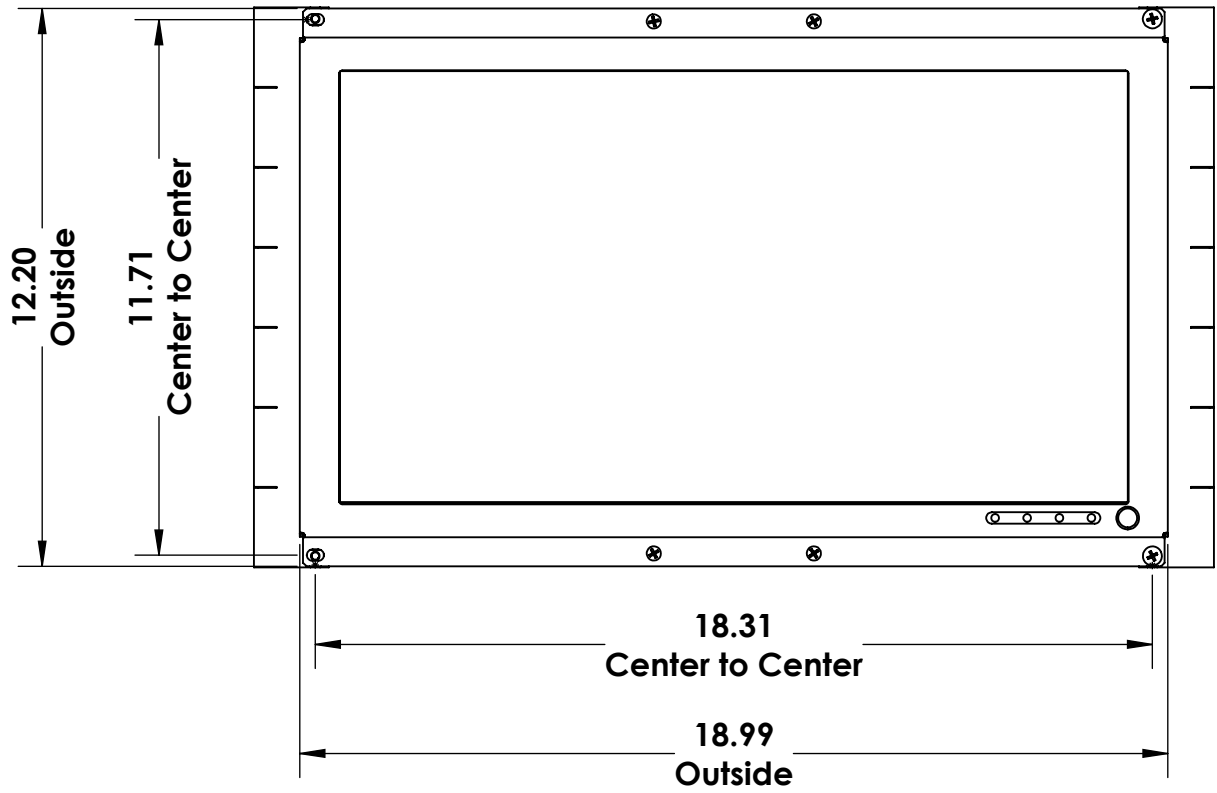

1.09
Rack to Front of Mount

Printed on 2/8/2022

Sheet 1 of 1

RackSolutions.com
888-903-RACK (7225)

Outline Drawing

Dwg No & Rev

163-8428-920

ALL DIMENSIONS ARE IN INCHES.