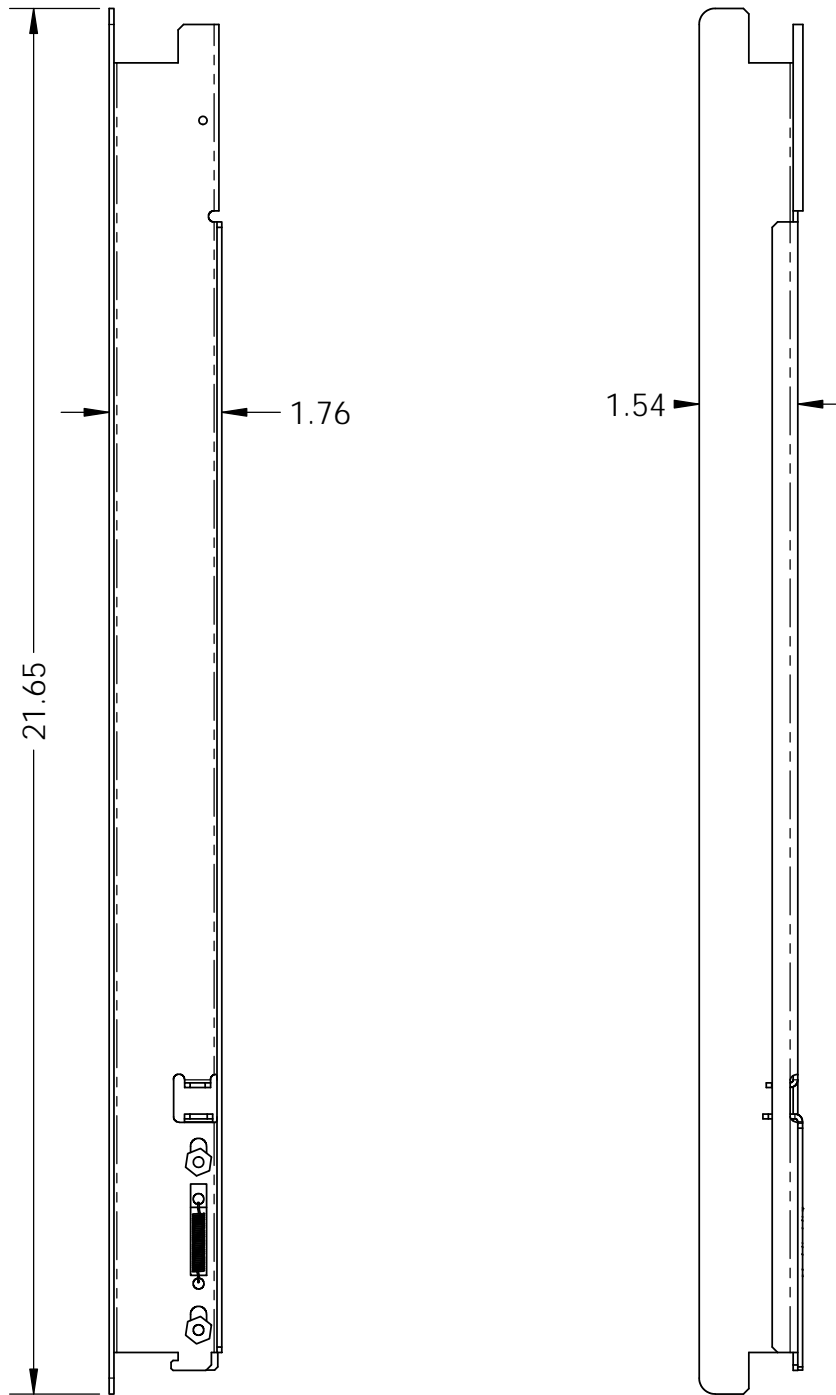

NOTE: RIGHT SHOWN, LEFT IS MIRROR COMPONENT/ASSEMBLY

Printed on 6/6/2017

Sheet 1 of 1

**RackSolutions.com**

888-903-RACK (7225)

Outline Drawing

Dwg No & Rev

152-5389-920

ALL DIMENSIONS ARE IN INCHES