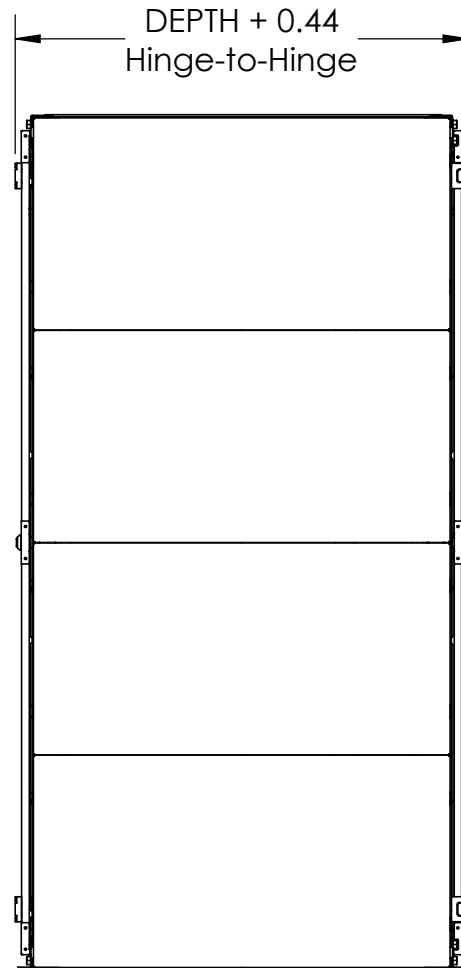

**Cross Section Area**  
**Frame and Floor Mounting Shown**  
**Other Components Hidden for Clarity**

Printed on 5/28/2015

Sheet 1 of 1

P/N	U Height	Depth	Overall Height
151DC-4070	48U	48"	90.56"
151DC-4453	45U	48"	85.31"
151DC-4071	42U	42"	80.06"

**RackSolutions.com**  
 888-903-RACK (7225)

Outline Drawing

Dwg No & Rev

151-3969-920-24

ALL DIMENSIONS ARE IN INCHES.