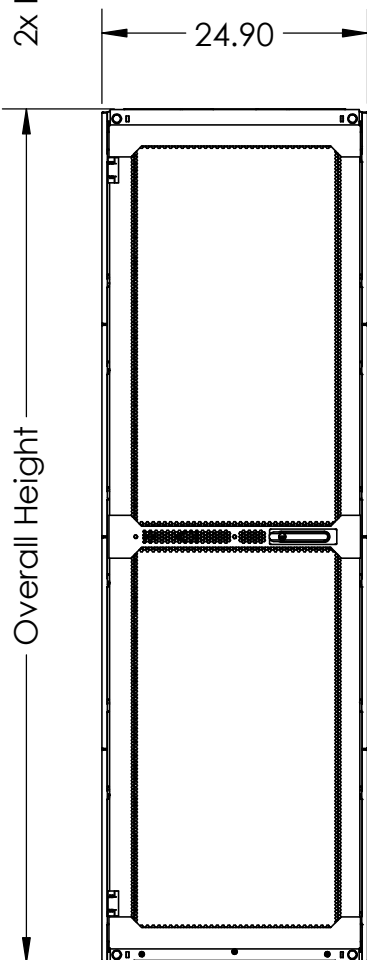

**Cross Section Area**  
**Frame and Floor Mounting Shown**  
**Other Components Hidden for Clarity**

Printed on 5/28/2015

Sheet 1 of 1

P/N	U Height	Depth	Overall Height
151DC-4070	48U	48"	90.56"
151DC-4453	45U	48"	85.31"
151DC-4071	42U	42"	80.06"

**RackSolutions.com**  
 888-903-RACK (7225)

Outline Drawing

Dwg No & Rev

151-3969-920-24

ALL DIMENSIONS ARE IN INCHES.