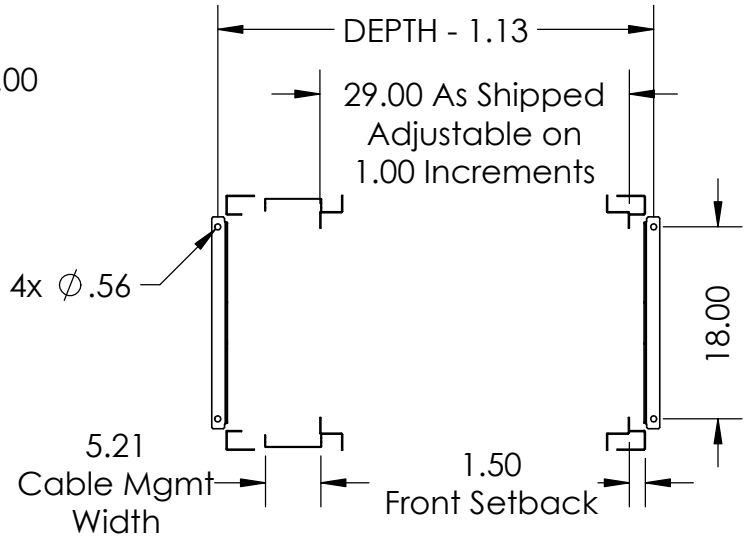

**Cross Section Area**  
**Frame and Floor Mounting Shown**  
**Other Components Hidden for Clarity**

Printed on 5/28/2015

Sheet 1 of 1

P/N	U Height	Depth	Overall Height
151DC-4070	48U	48"	90.56"
151DC-4453	45U	48"	85.31"
151DC-4071	42U	42"	80.06"

**RackSolutions.com**  
 888-903-RACK (7225)

Outline Drawing

Dwg No & Rev

151-3969-920-24

ALL DIMENSIONS ARE IN INCHES.