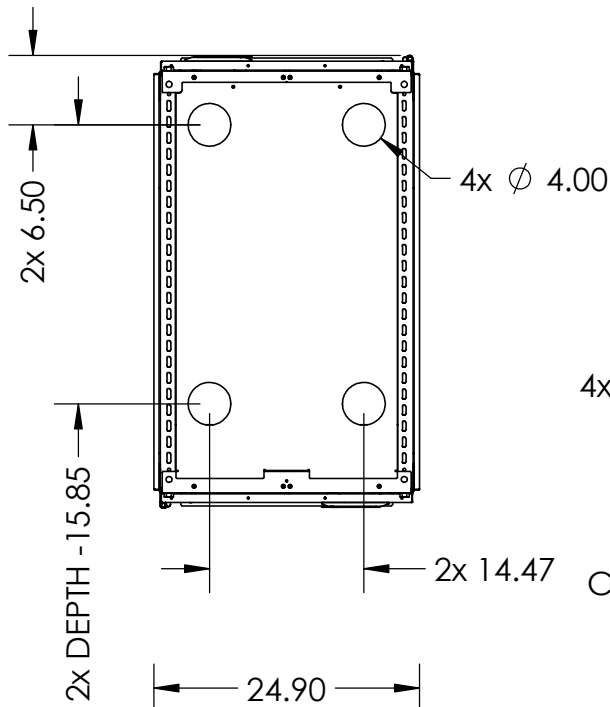

**Cross Section Area**  
**Frame and Floor Mounting Shown**  
**Other Components Hidden for Clarity**

Printed on 5/28/2015

Sheet 1 of 1

P/N	U Height	Depth	Overall Height
151DC-4070	48U	48"	90.56"
151DC-4453	45U	48"	85.31"
151DC-4071	42U	42"	80.06"

**RackSolutions.com**  
 888-903-RACK (7225)

Outline Drawing

Dwg No & Rev

151-3969-920-24

ALL DIMENSIONS ARE IN INCHES.