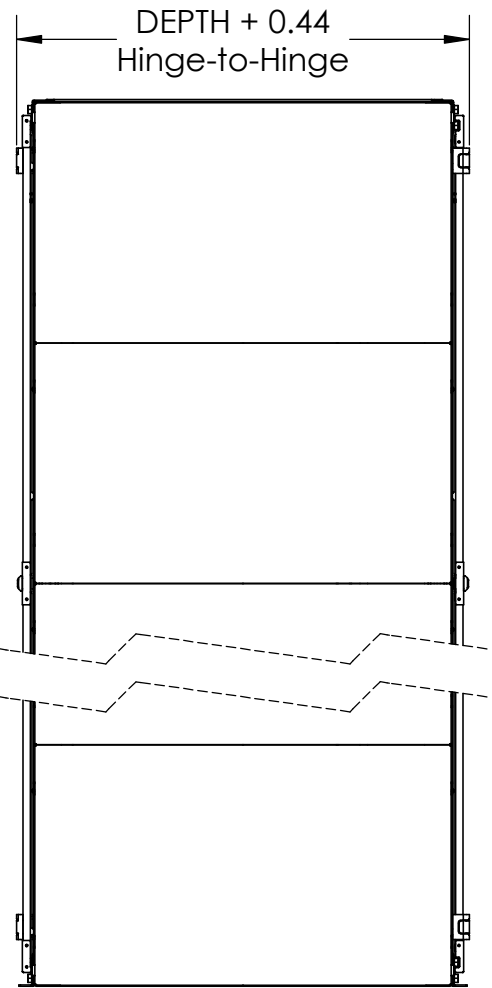

Cross Section Area
Frame and Floor Mounting Shown
Other Components Hidden for Clarity

Printed on 9/26/2014

Sheet 1 of 1

RackSolutions.com
 888-903-RACK (7225)

Outline Drawing

Dwg No & Rev

151-3969-920-30

P/N	U Height	Depth	Overall Height
151DC-3969	48U	42"	90.56"

ALL DIMENSIONS ARE IN INCHES.