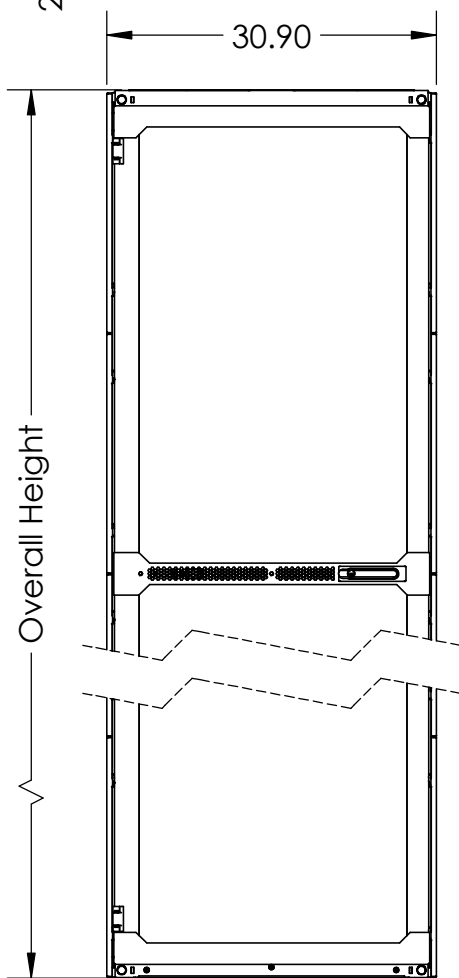

Cross Section Area
Frame and Floor Mounting Shown
Other Components Hidden for Clarity

Printed on 9/26/2014

Sheet 1 of 1

RackSolutions.com
 888-903-RACK (7225)

Outline Drawing

Dwg No & Rev

151-3969-920-30

P/N	U Height	Depth	Overall Height
151DC-3969	48U	42"	90.56"

ALL DIMENSIONS ARE IN INCHES.