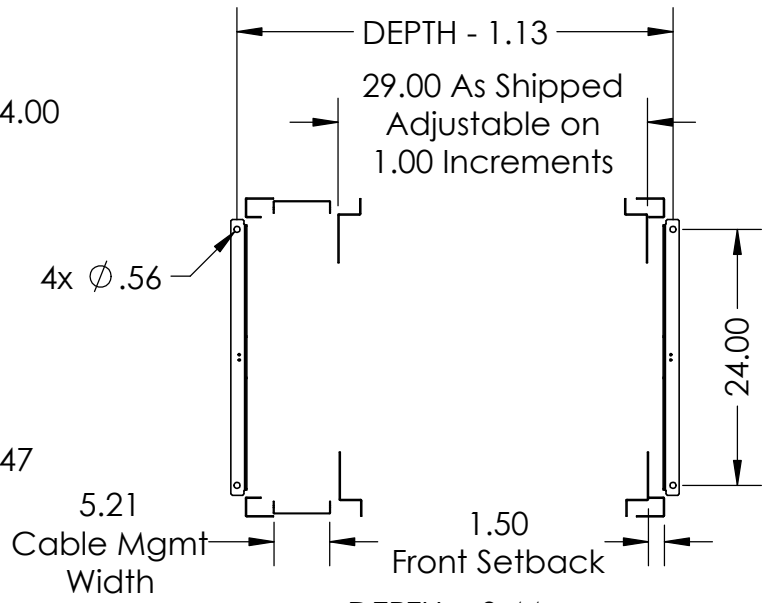

Cross Section Area
Frame and Floor Mounting Shown
Other Components Hidden for Clarity

Printed on 9/26/2014

Sheet 1 of 1

RackSolutions.com
 888-903-RACK (7225)

Outline Drawing

Dwg No & Rev

151-3969-920-30

P/N	U Height	Depth	Overall Height
151DC-3969	48U	42"	90.56"

ALL DIMENSIONS ARE IN INCHES.