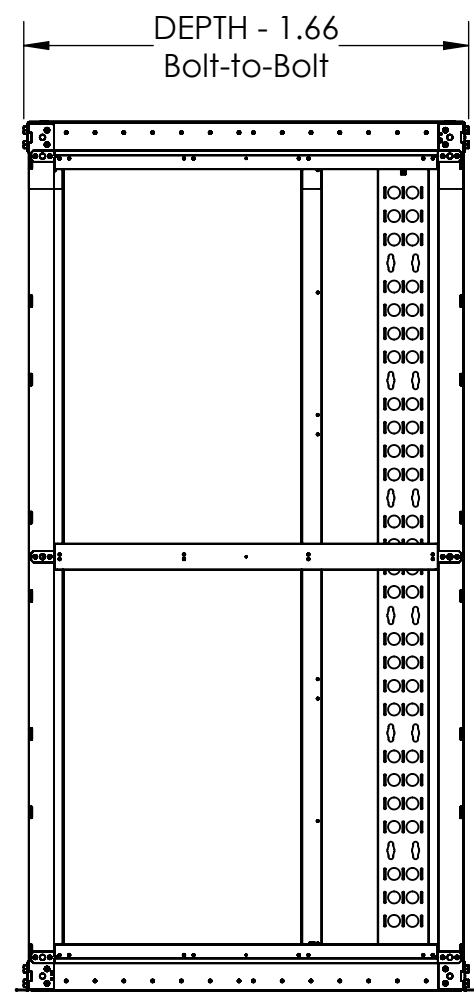

Cross Section Area
Frame and Floor Mounting Shown
Other Components Hidden for Clarity

Printed on 5/27/2016

Sheet 1 of 1

P/N	U Height	Depth	Overall Height
151DC-4488	48U	48"	90.50"
151DC-3038-RW	48U	42"	90.50"

RackSolutions.com
 888-903-RACK (7225)

Outline Drawing

Dwg No & Rev

151-4488-920-24

ALL DIMENSIONS ARE IN INCHES