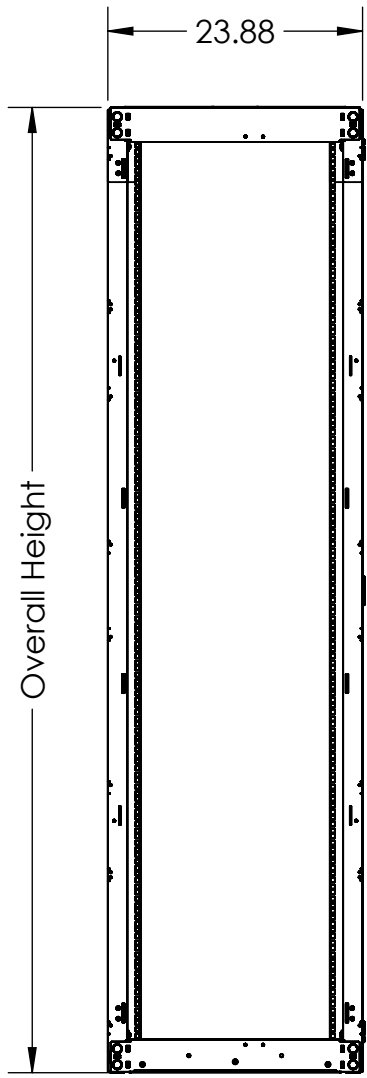

Cross Section Area
Frame and Floor Mounting Shown
Other Components Hidden for Clarity

Printed on 5/27/2016

Sheet 1 of 1

P/N	U Height	Depth	Overall Height
151DC-4488	48U	48"	90.50"
151DC-3038-RW	48U	42"	90.50"

RackSolutions.com
 888-903-RACK (7225)

Outline Drawing

Dwg No & Rev

151-4488-920-24

ALL DIMENSIONS ARE IN INCHES