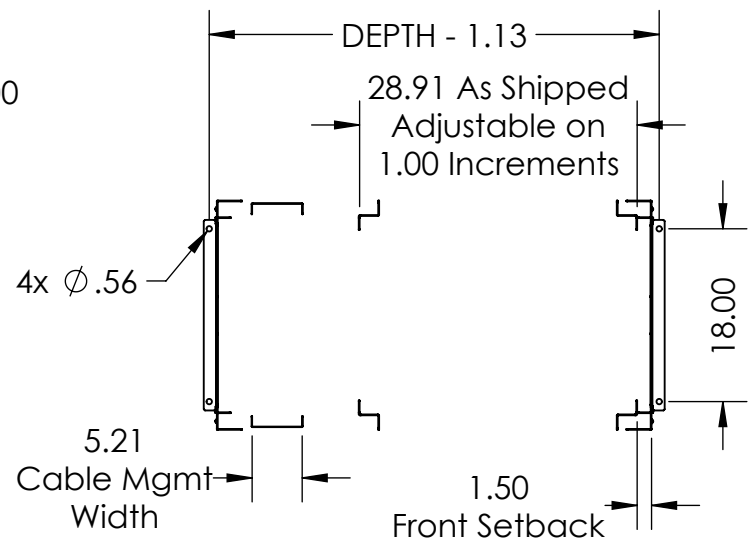

Cross Section Area
Frame and Floor Mounting Shown
Other Components Hidden for Clarity

Printed on 5/27/2016

Sheet 1 of 1

P/N	U Height	Depth	Overall Height
151DC-4488	48U	48"	90.50"
151DC-3038-RW	48U	42"	90.50"

RackSolutions.com
 888-903-RACK (7225)

Outline Drawing

Dwg No & Rev

151-4488-920-24

ALL DIMENSIONS ARE IN INCHES