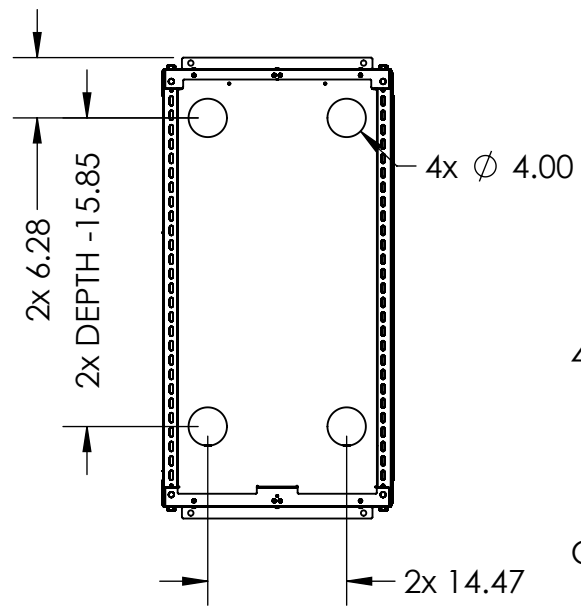

Cross Section Area
Frame and Floor Mounting Shown
Other Components Hidden for Clarity

Printed on 5/27/2016

Sheet 1 of 1

P/N	U Height	Depth	Overall Height
151DC-4488	48U	48"	90.50"
151DC-3038-RW	48U	42"	90.50"

RackSolutions.com
 888-903-RACK (7225)

Outline Drawing

Dwg No & Rev

151-4488-920-24

ALL DIMENSIONS ARE IN INCHES