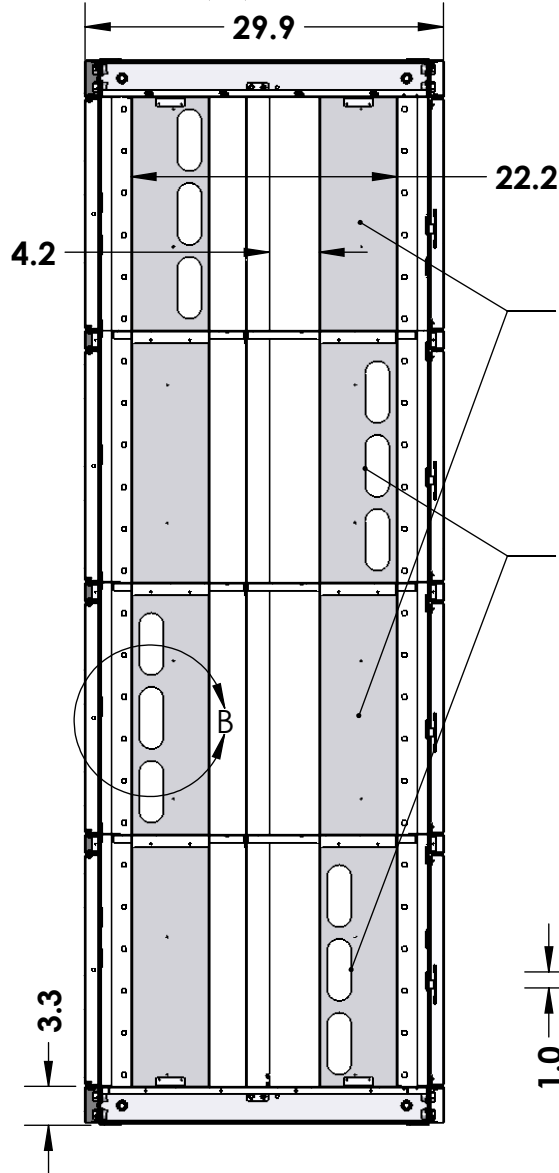

DETAIL A

Cable Pass Thru Holes  
Front: Left Side  
Rear: Right Side

Cable Pass Thru Holes  
Front: Right Side  
Rear: Left Side

DETAIL B

Printed on 5/20/2020

Sheet 1 of 1

**RackSolutions.com**

888-903-RACK (7225)

Detail Drawing

Dwg No & Rev

141-2379-930

ALL DIMENSIONS ARE IN INCHES.