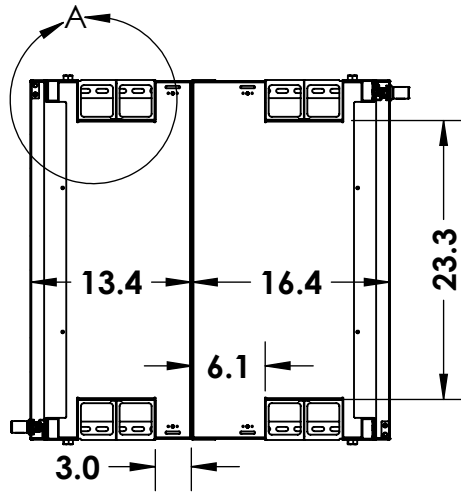

DETAIL A

Cable Pass Thru Holes  
Front: Left Side  
Rear: Right Side

Cable Pass Thru Holes  
Front: Right Side  
Rear: Left Side

DETAIL B

Printed on 5/20/2020

Sheet 1 of 1

**RackSolutions.com**

888-903-RACK (7225)

Detail Drawing

Dwg No & Rev

141-2379-930

ALL DIMENSIONS ARE IN INCHES.