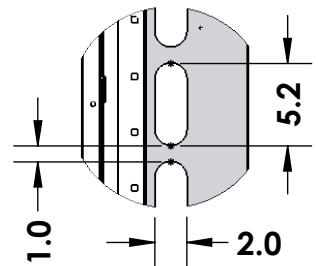

DETAIL A

Cable Pass Thru Holes  
Front: Left Side  
Rear: Right Side

Cable Pass Thru Holes  
Front: Right Side  
Rear: Left Side

DETAIL B

Printed on 5/20/2020

Sheet 1 of 1

**RackSolutions.com**

888-903-RACK (7225)

Detail Drawing

Dwg No & Rev

141-2379-930

ALL DIMENSIONS ARE IN INCHES.