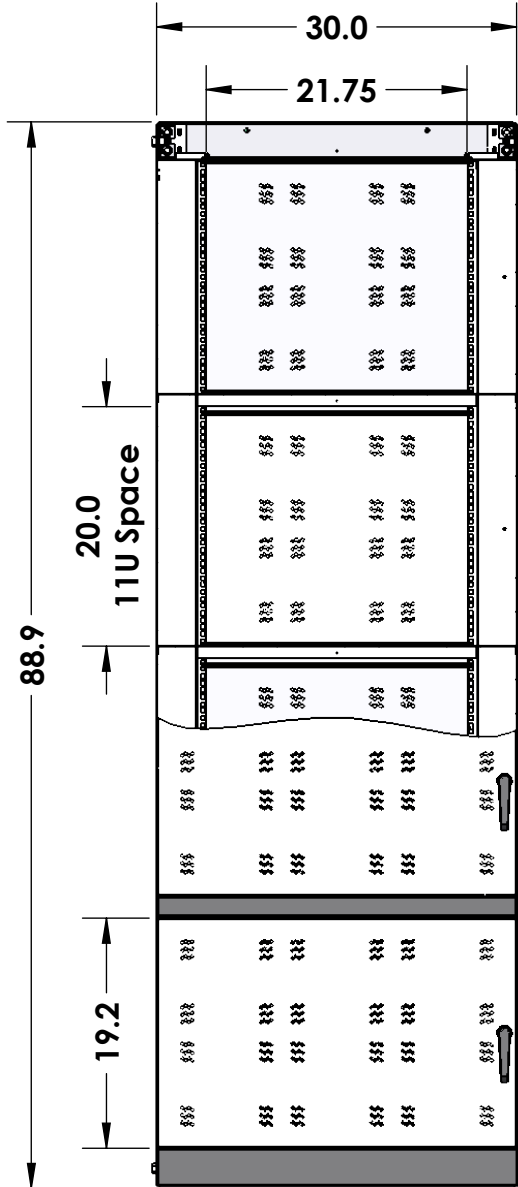

DETAIL A

Cable Pass Thru Holes  
Front: Left Side  
Rear: Right Side

Cable Pass Thru Holes  
Front: Right Side  
Rear: Left Side

DETAIL B

Printed on 5/20/2020

Sheet 1 of 1

**RackSolutions.com**

888-903-RACK (7225)

Detail Drawing

Dwg No & Rev

141-2379-930

ALL DIMENSIONS ARE IN INCHES.