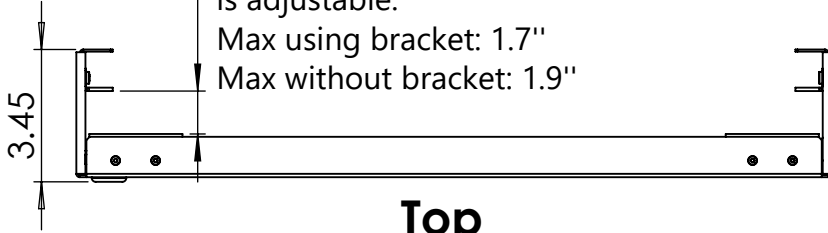

Equipment Ear Space

Note: Equipment ear space is adjustable.

Max using bracket: 1.7"

Max without bracket: 1.9"

Top

Front

Printed on 8/11/2021

Sheet 2 of 2

RackSolutions.com

888-903-RACK (7225)

Outline Drawing

Dwg No & Rev

_124-6909-920

ALL DIMENSIONS ARE IN INCHES.