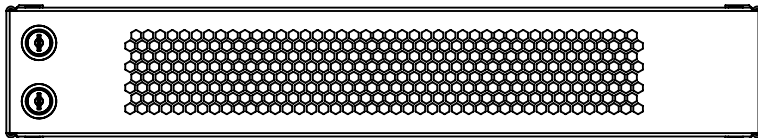

Equipment Ear Space

Note: Equipment ear space is adjustable.

Max using bracket: 1.7"

Max without bracket: 1.9"

Top

Front

Printed on 8/11/2021

Sheet 2 of 2