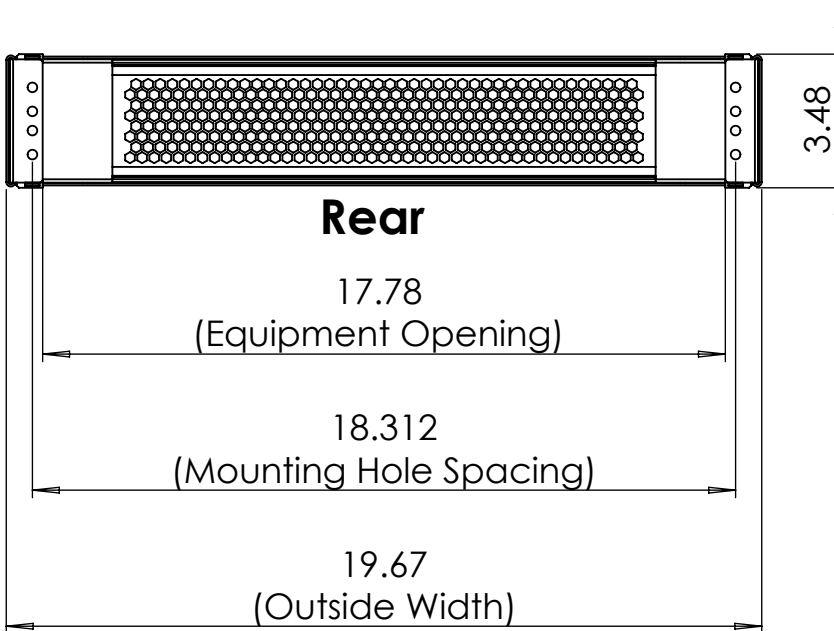

Equipment Ear Space

Note: Equipment ear space is adjustable.

Max using bracket: 1.7"

Max without bracket: 1.9"

Top

Front

Printed on 8/11/2021

Sheet 2 of 2

RackSolutions.com

888-903-RACK (7225)

Outline Drawing

Dwg No & Rev

_124-6909-920

ALL DIMENSIONS ARE IN INCHES.