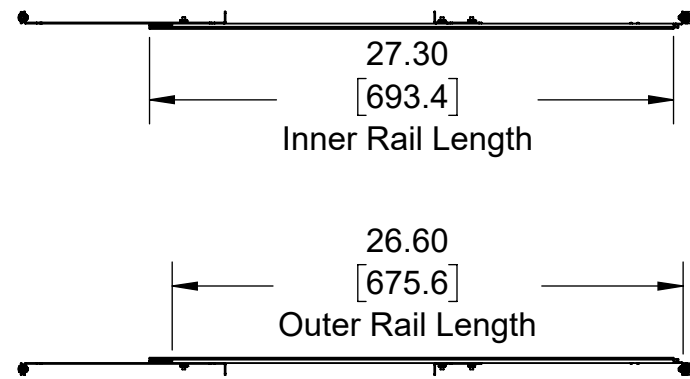

122-9163 (1U Raven 185-A Rail for HP)

4 Post Mount

2 Post Center Mount

2 Post Flush Mount

Top View

Front View

Side View

Overview