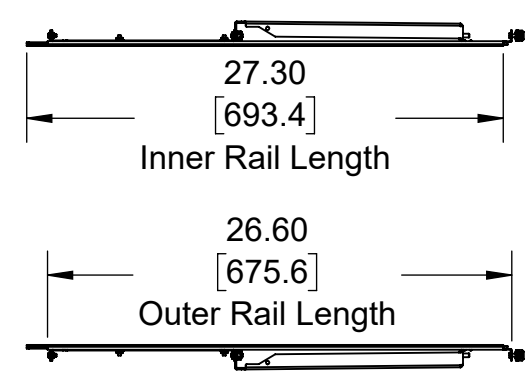

122-9163 (1U Raven 185-A Rail for HP)

4 Post Mount

2 Post Center Mount

2 Post Flush Mount

Top View

Front View

Side View

Overview