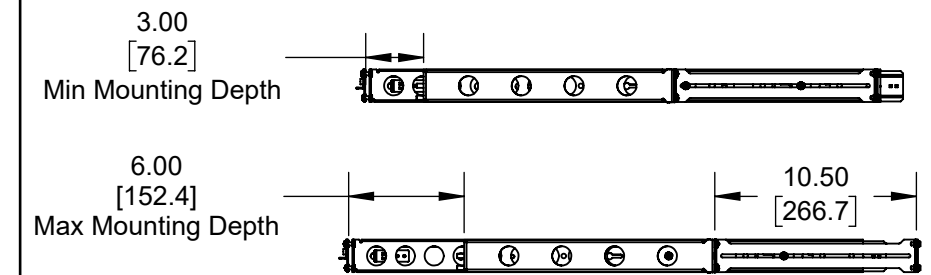

122-9163 (1U Raven 185-A Rail for HP)

4 Post Mount

2 Post Center Mount

2 Post Flush Mount

Top View

Front View

Side View

Overview