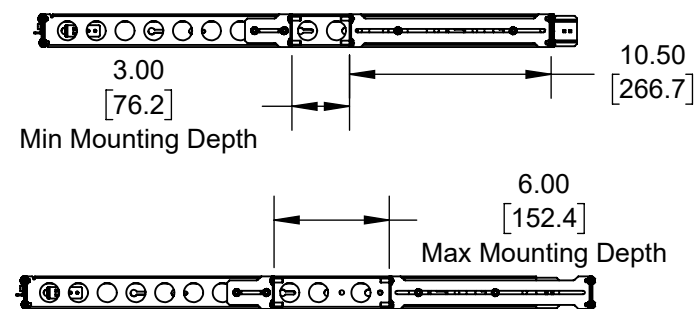

122-9163 (1U Raven 185-A Rail for HP)

4 Post Mount

2 Post Center Mount

2 Post Flush Mount

Top View

Front View

Side View

Overview