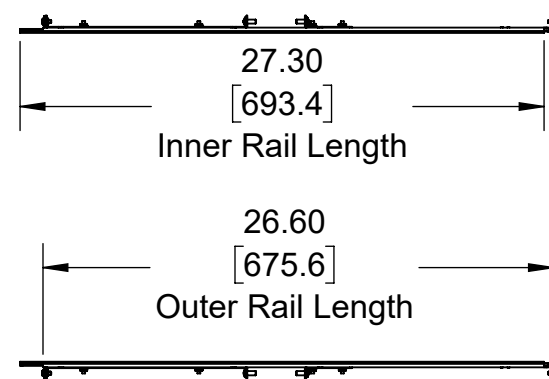

122-9163 (1U Raven 185-A Rail for HP)

4 Post Mount

2 Post Center Mount

2 Post Flush Mount

Top View

Front View

Side View

Overview