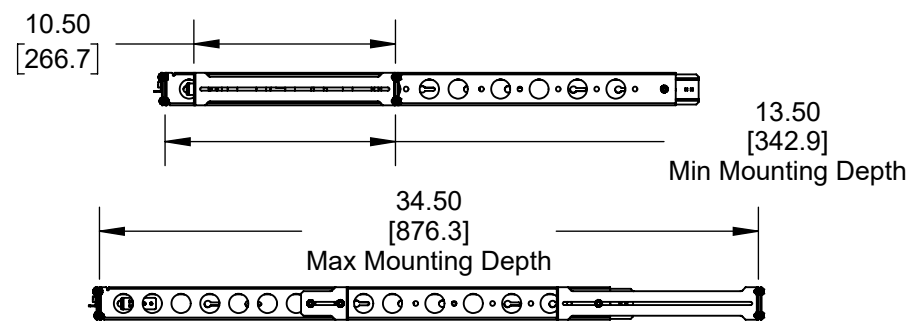

122-9163 (1U Raven 185-A Rail for HP)

4 Post Mount

2 Post Center Mount

2 Post Flush Mount

Top View

Front View

Side View

Overview