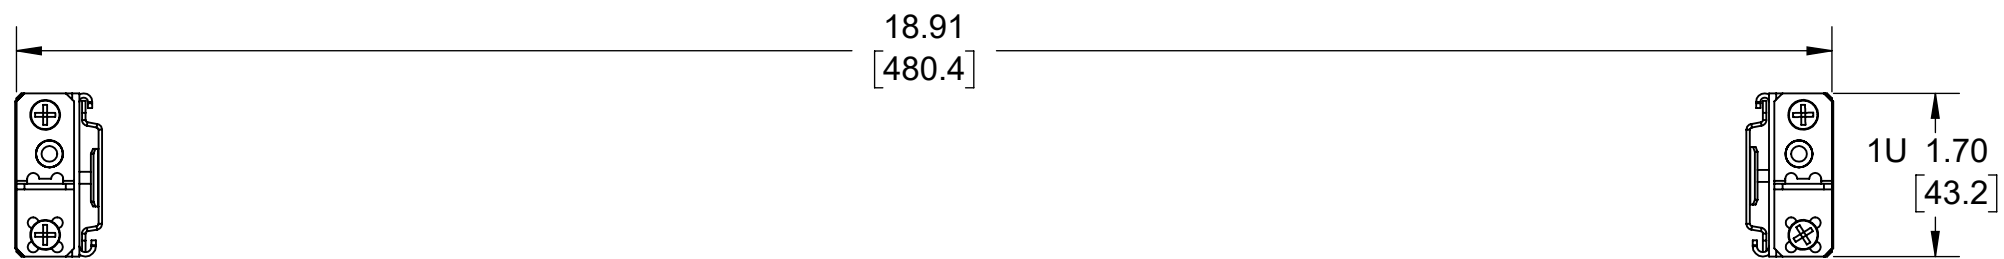

122-9163 (1U Raven 185-A Rail for HP)

4 Post Mount

2 Post Center Mount

2 Post Flush Mount

Top View

Front View

Side View

Overview