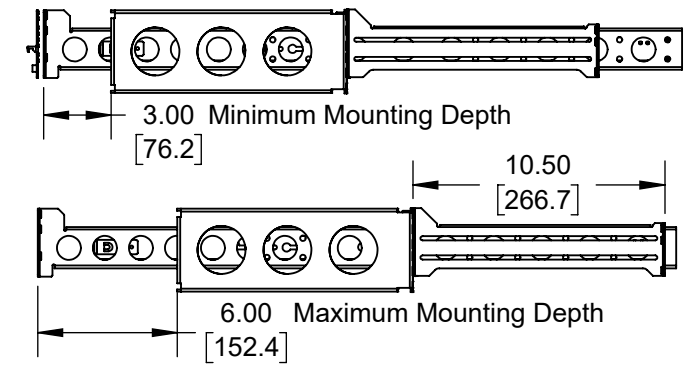

122-9121 (2U Cobra 175-A Rail for Dell)

4 Post Mount

2 Post Center Mount

2 Post Flush Mount

Top View

Front View

Side View

Overview

Printed on 9/19/2024

Sheet 1 of 1

RackSolutions

OUTLINE DRAWING

ALL DIMENSIONS ARE IN INCHES.
DIMENSIONS IN SQUARE BRACKETS ARE IN
[MILLIMETERS] AND FOR REFERENCE ONLY.
PROPRIETARY AND CONFIDENTIAL

Dwg No & Rev