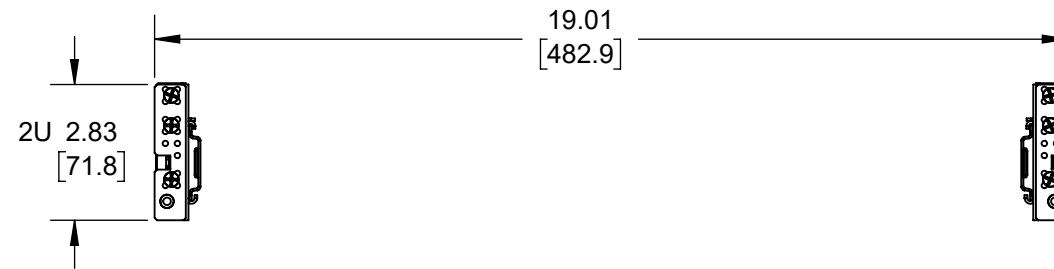

122-9121 (2U Cobra 175-A Rail for Dell)

4 Post Mount

2 Post Center Mount

2 Post Flush Mount

Top View

Front View

Side View

Overview

Printed on 9/19/2024

Sheet 1 of 1

RackSolutions

OUTLINE DRAWING

ALL DIMENSIONS ARE IN INCHES.
DIMENSIONS IN SQUARE BRACKETS ARE IN
[MILLIMETERS] AND FOR REFERENCE ONLY.
PROPRIETARY AND CONFIDENTIAL

Dwg No & Rev