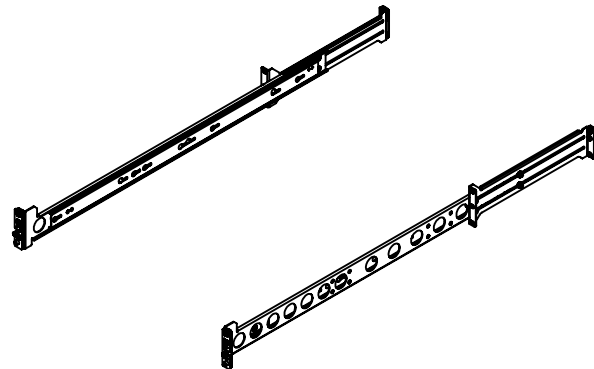

122-9121 (2U Cobra 175-A Rail for Dell)

4 Post Mount

2 Post Center Mount

2 Post Flush Mount

Top View

Front View

Side View

Overview

Printed on 9/19/2024

Sheet 1 of 1

RackSolutions

OUTLINE DRAWING

ALL DIMENSIONS ARE IN INCHES.
DIMENSIONS IN SQUARE BRACKETS ARE IN
[MILLIMETERS] AND FOR REFERENCE ONLY.
PROPRIETARY AND CONFIDENTIAL

Dwg No & Rev