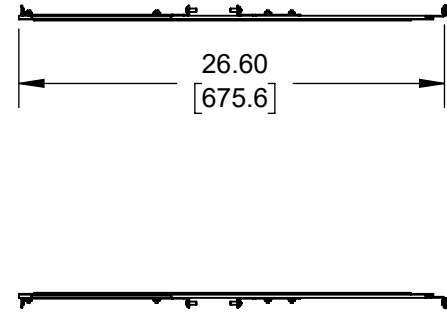

122-9121 (2U Cobra 175-A Rail for Dell)

4 Post Mount

2 Post Center Mount

2 Post Flush Mount

Top View

Front View

Side View

Overview

Printed on 9/19/2024

Sheet 1 of 1

RackSolutions

OUTLINE DRAWING

ALL DIMENSIONS ARE IN INCHES.
DIMENSIONS IN SQUARE BRACKETS ARE IN
[MILLIMETERS] AND FOR REFERENCE ONLY.
PROPRIETARY AND CONFIDENTIAL

Dwg No & Rev