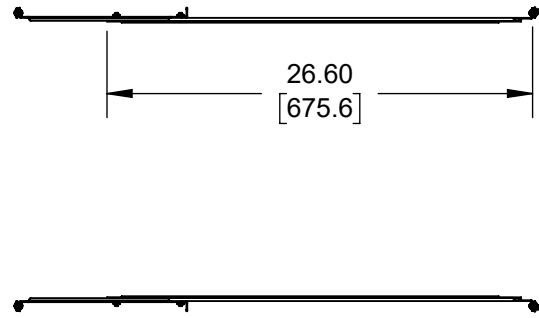

122-9121 (2U Cobra 175-A Rail for Dell)

4 Post Mount

2 Post Center Mount

2 Post Flush Mount

Top View

Front View

Side View

Overview

Printed on 9/19/2024

Sheet 1 of 1

RackSolutions

OUTLINE DRAWING

ALL DIMENSIONS ARE IN INCHES.
DIMENSIONS IN SQUARE BRACKETS ARE IN
[MILLIMETERS] AND FOR REFERENCE ONLY.
PROPRIETARY AND CONFIDENTIAL

Dwg No & Rev