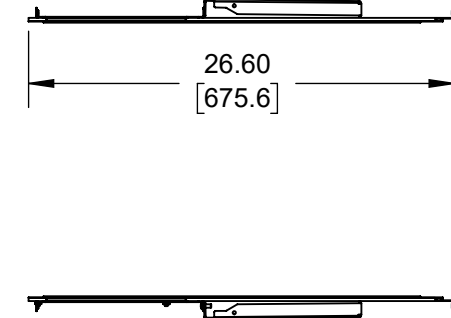

122-9121 (2U Cobra 175-A Rail for Dell)

4 Post Mount

2 Post Center Mount

2 Post Flush Mount

Top View

Front View

Side View

Overview

Printed on 9/19/2024

Sheet 1 of 1

RackSolutions

OUTLINE DRAWING

ALL DIMENSIONS ARE IN INCHES.
DIMENSIONS IN SQUARE BRACKETS ARE IN
[MILLIMETERS] AND FOR REFERENCE ONLY.
PROPRIETARY AND CONFIDENTIAL

Dwg No & Rev