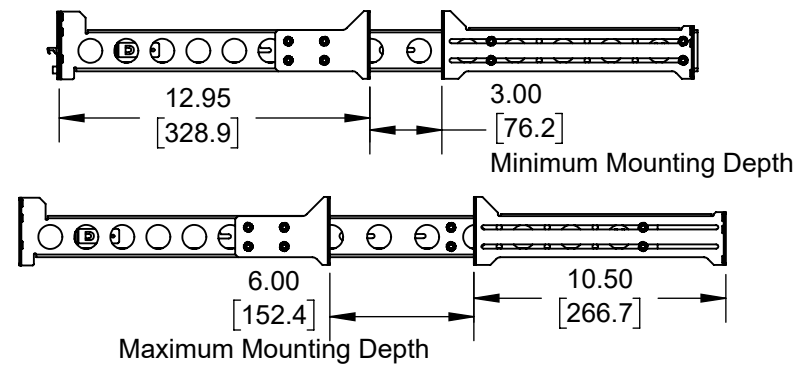

122-9121 (2U Cobra 175-A Rail for Dell)

4 Post Mount

2 Post Center Mount

2 Post Flush Mount

Top View

Front View

Side View

Overview

Printed on 9/19/2024

Sheet 1 of 1

RackSolutions

OUTLINE DRAWING

ALL DIMENSIONS ARE IN INCHES.
DIMENSIONS IN SQUARE BRACKETS ARE IN
[MILLIMETERS] AND FOR REFERENCE ONLY.
PROPRIETARY AND CONFIDENTIAL

Dwg No & Rev