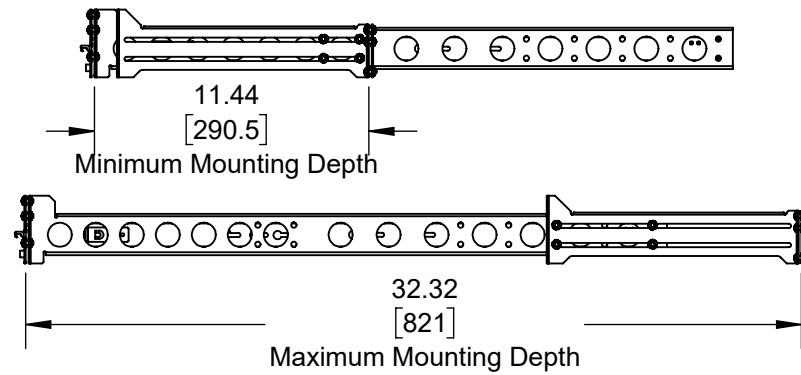

122-9121 (2U Cobra 175-A Rail for Dell)

4 Post Mount

2 Post Center Mount

2 Post Flush Mount

Top View

Front View

Side View

Overview

Printed on 9/19/2024

Sheet 1 of 1

RackSolutions

OUTLINE DRAWING

ALL DIMENSIONS ARE IN INCHES.
DIMENSIONS IN SQUARE BRACKETS ARE IN
[MILLIMETERS] AND FOR REFERENCE ONLY.
PROPRIETARY AND CONFIDENTIAL

Dwg No & Rev