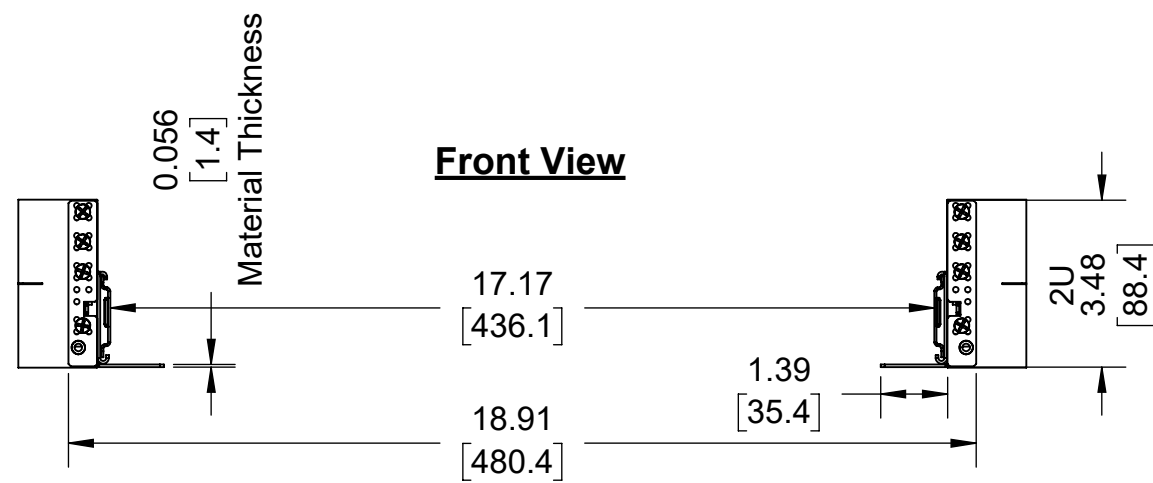

122-9089 (2U Cobra 135-A Rail for Dell)

Top View

Overview

Front View

Side View

Printed on 7/24/2024 Sheet 1 of 1

RackSolutions

OUTLINE DRAWING

ALL DIMENSIONS ARE IN INCHES.
DIMENSIONS IN SQUARE BRACKETS ARE IN
[MILLIMETERS] AND FOR REFERENCE ONLY.
PROPRIETARY AND CONFIDENTIAL

Dwg No & Rev
122-9089 Outline