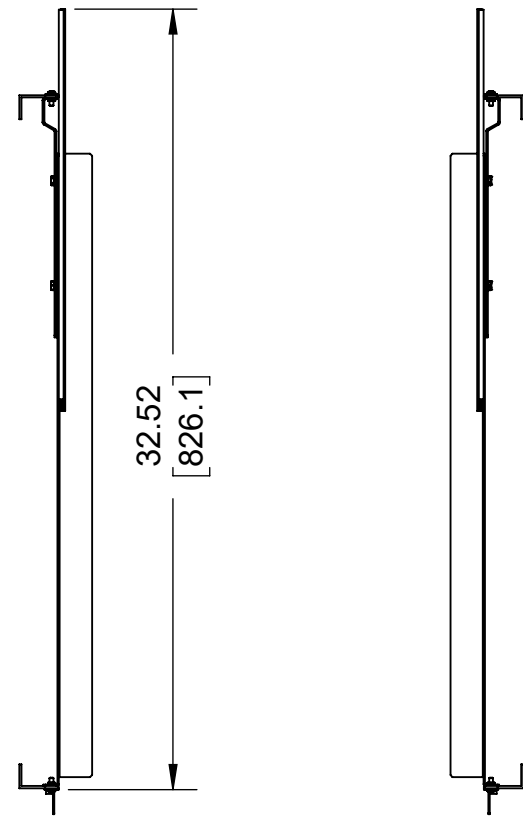

122-9089 (2U Cobra 135-A Rail for Dell)

Top View

Overview

Front View

Side View

Printed on 7/24/2024 Sheet 1 of 1

RackSolutions

OUTLINE DRAWING

ALL DIMENSIONS ARE IN INCHES.
DIMENSIONS IN SQUARE BRACKETS ARE IN
[MILLIMETERS] AND FOR REFERENCE ONLY.
PROPRIETARY AND CONFIDENTIAL

Dwg No & Rev
122-9089 Outline