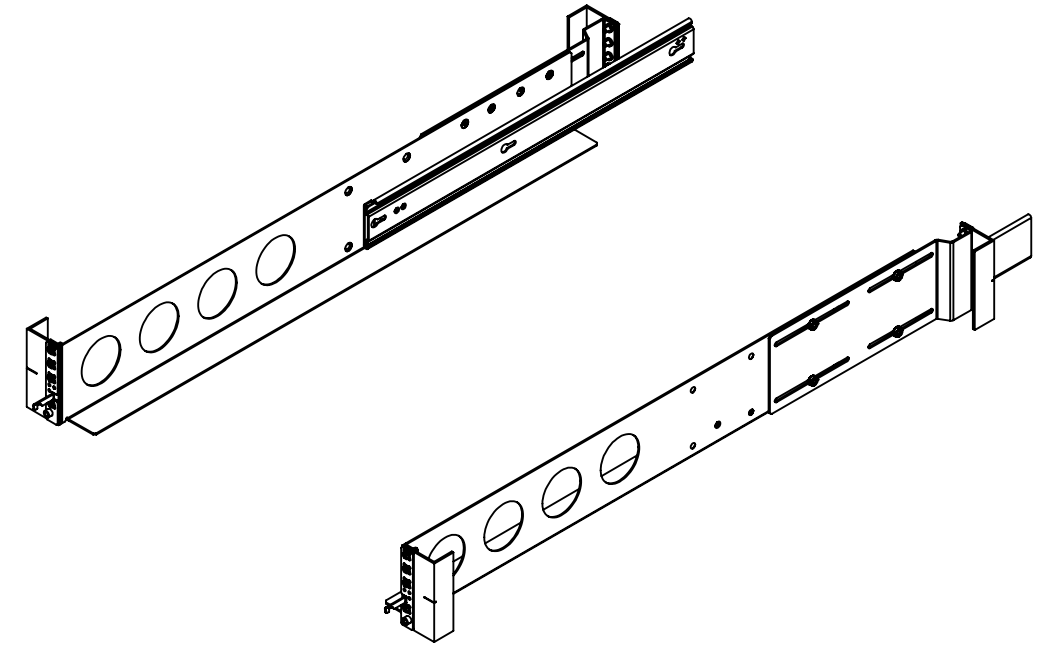

122-9089 (2U Cobra 135-A Rail for Dell)

Top View

Overview

Front View

Side View

Printed on 7/24/2024 Sheet 1 of 1

RackSolutions

OUTLINE DRAWING

ALL DIMENSIONS ARE IN INCHES.
DIMENSIONS IN SQUARE BRACKETS ARE IN
[MILLIMETERS] AND FOR REFERENCE ONLY.
PROPRIETARY AND CONFIDENTIAL

Dwg No & Rev
122-9089 Outline