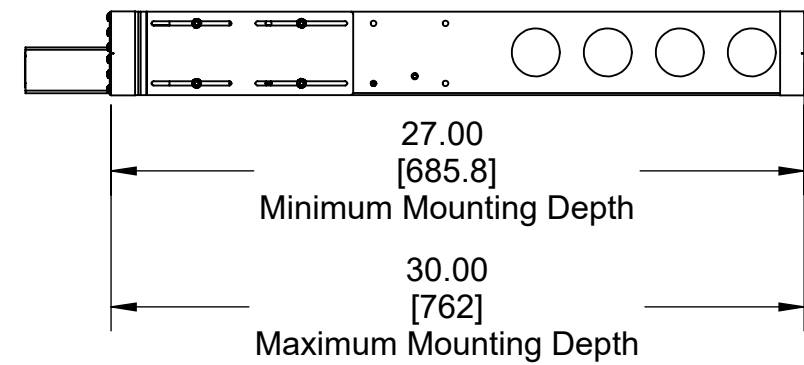

122-9089 (2U Cobra 135-A Rail for Dell)

Top View

Overview

Front View

Side View

Printed on 7/24/2024 Sheet 1 of 1

RackSolutions

OUTLINE DRAWING

ALL DIMENSIONS ARE IN INCHES.
DIMENSIONS IN SQUARE BRACKETS ARE IN
[MILLIMETERS] AND FOR REFERENCE ONLY.
PROPRIETARY AND CONFIDENTIAL

Dwg No & Rev
122-9089 Outline