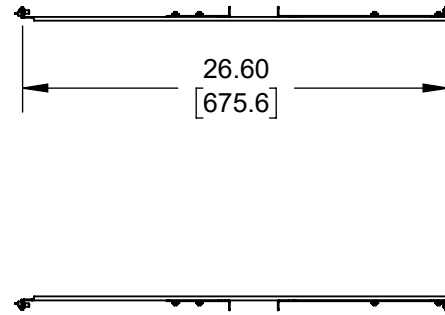

122-2580 2U Cobra 115-A Dry Slide Rail

4 Post Mount

2 Post Center Mount

2 Post Flush Mount

Top View

Front View