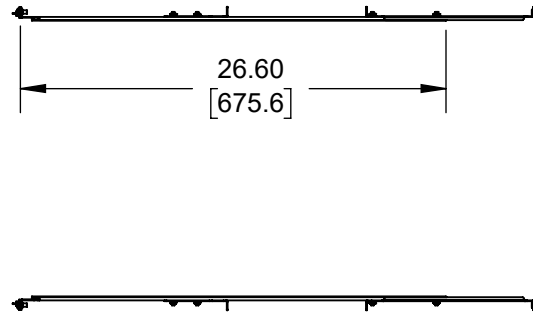

122-2580 2U Cobra 115-A Dry Slide Rail

4 Post Mount

2 Post Center Mount

2 Post Flush Mount

Top View

Front View