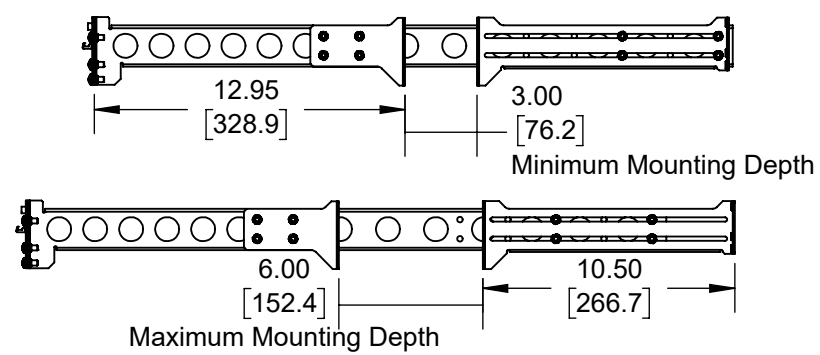

## 2 Post Flush Mount

**Top View**

**Front View**

**Side View**

**Overview**

Printed on 7/27/2023

Sheet 1 of 1

**RackSolutions**

OUTLINE DRAWING

ALL DIMENSIONS ARE IN INCHES.  
DIMENSIONS IN SQUARE BRACKETS ARE IN  
[MILLIMETERS] AND FOR REFERENCE ONLY.  
PROPRIETARY AND CONFIDENTIAL

Dwg No & Rev

122-2580 Outline