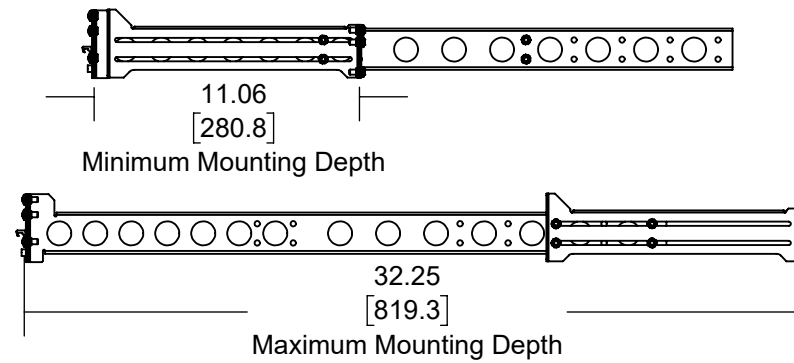

## 2 Post Flush Mount

**Top View**

**Front View**

**Side View**

**Overview**

Printed on 7/27/2023

Sheet 1 of 1

**RackSolutions**

OUTLINE DRAWING

ALL DIMENSIONS ARE IN INCHES.  
DIMENSIONS IN SQUARE BRACKETS ARE IN  
[MILLIMETERS] AND FOR REFERENCE ONLY.  
PROPRIETARY AND CONFIDENTIAL

Dwg No & Rev

122-2580 Outline