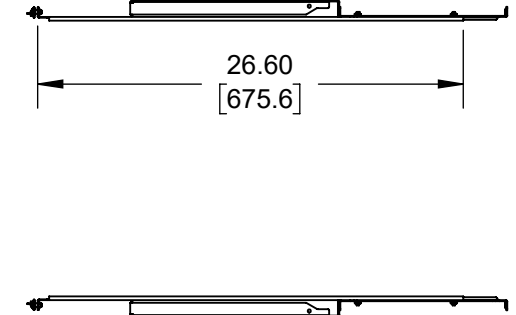

122-2580 2U Cobra 115-A Dry Slide Rail

4 Post Mount

2 Post Center Mount

2 Post Flush Mount

Top View

Front View