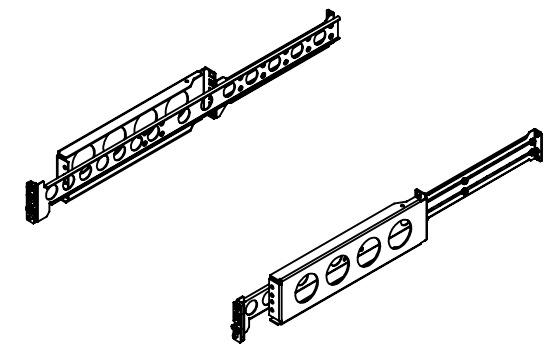

## 4 Post Mount

## 2 Post Flush Mount

**Top View**

**Front View**

**Side View**

**Overview**

Printed on 7/27/2023

Sheet 1 of 1

**RackSolutions**

OUTLINE DRAWING

ALL DIMENSIONS ARE IN INCHES.  
DIMENSIONS IN SQUARE BRACKETS ARE IN  
[MILLIMETERS] AND FOR REFERENCE ONLY.  
PROPRIETARY AND CONFIDENTIAL

Dwg No & Rev

122-2580 Outline