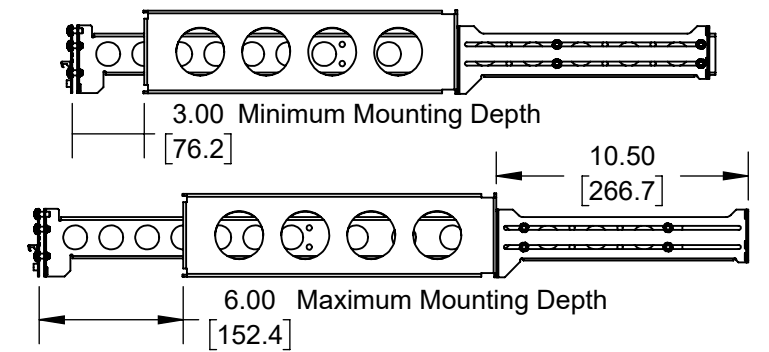

## 2 Post Flush Mount

**Top View**

**Front View**

**Side View**

**Overview**

Printed on 7/27/2023

Sheet 1 of 1

**RackSolutions**

OUTLINE DRAWING

ALL DIMENSIONS ARE IN INCHES.  
DIMENSIONS IN SQUARE BRACKETS ARE IN  
[MILLIMETERS] AND FOR REFERENCE ONLY.  
PROPRIETARY AND CONFIDENTIAL

Dwg No & Rev

122-2580 Outline