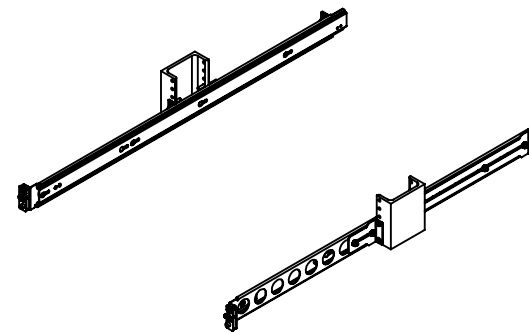

122-2579 1U Cobra 110-A Dry Slide Rail

4 Post Mount

2 Post Center Mount

2 Post Flush Mount

Top View

Front View

Side View

Overview

Printed on 1/8/2024

Sheet 1 of 1

RackSolutions

OUTLINE DRAWING

ALL DIMENSIONS ARE IN INCHES.
DIMENSIONS IN SQUARE BRACKETS ARE IN
[MILLIMETERS] AND FOR REFERENCE ONLY.
PROPRIETARY AND CONFIDENTIAL

Dwg No & Rev