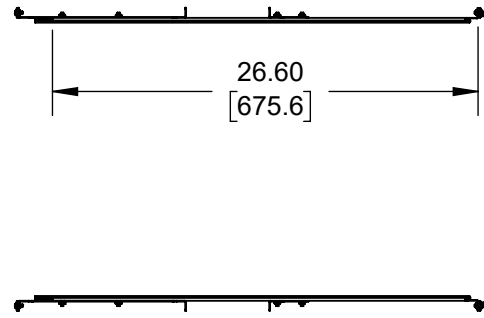

122-2579 1U Cobra 110-A Dry Slide Rail

4 Post Mount

2 Post Center Mount

2 Post Flush Mount

Top View

Front View

Side View

Overview

Printed on 1/8/2024

Sheet 1 of 1

RackSolutions

OUTLINE DRAWING

ALL DIMENSIONS ARE IN INCHES.
DIMENSIONS IN SQUARE BRACKETS ARE IN
[MILLIMETERS] AND FOR REFERENCE ONLY.
PROPRIETARY AND CONFIDENTIAL

Dwg No & Rev