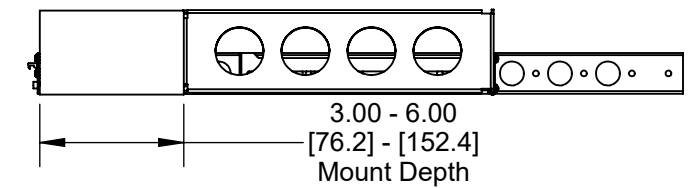

122-2579 1U Cobra 110-A Dry Slide Rail

4 Post Mount

2 Post Center Mount

2 Post Flush Mount

Top View

Front View

Side View

Overview

Printed on 1/8/2024

Sheet 1 of 1

RackSolutions

OUTLINE DRAWING

ALL DIMENSIONS ARE IN INCHES.
DIMENSIONS IN SQUARE BRACKETS ARE IN
[MILLIMETERS] AND FOR REFERENCE ONLY.
PROPRIETARY AND CONFIDENTIAL

Dwg No & Rev