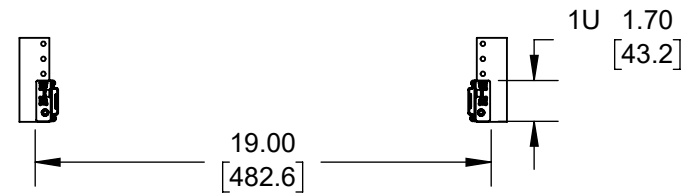

122-2579 1U Cobra 110-A Dry Slide Rail

4 Post Mount

2 Post Center Mount

2 Post Flush Mount

Top View

Front View

Side View

Overview

Printed on 1/8/2024

Sheet 1 of 1

RackSolutions

OUTLINE DRAWING

ALL DIMENSIONS ARE IN INCHES.
DIMENSIONS IN SQUARE BRACKETS ARE IN
[MILLIMETERS] AND FOR REFERENCE ONLY.
PROPRIETARY AND CONFIDENTIAL

Dwg No & Rev