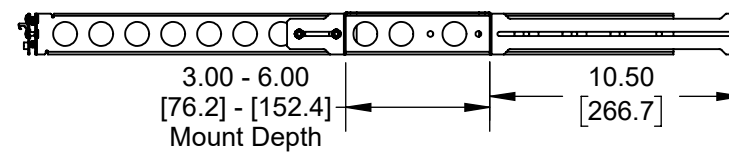

122-2579 1U Cobra 110-A Dry Slide Rail

4 Post Mount

2 Post Center Mount

2 Post Flush Mount

Top View

Front View

Side View

Overview

Printed on 1/8/2024

Sheet 1 of 1

RackSolutions

OUTLINE DRAWING

ALL DIMENSIONS ARE IN INCHES.
DIMENSIONS IN SQUARE BRACKETS ARE IN
[MILLIMETERS] AND FOR REFERENCE ONLY.
PROPRIETARY AND CONFIDENTIAL

Dwg No & Rev