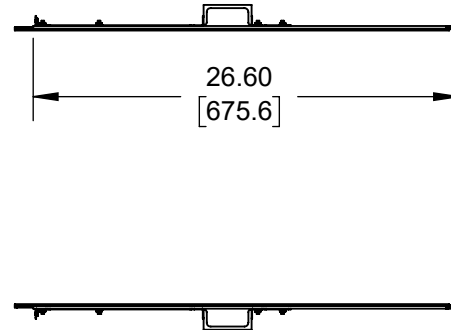

122-2579 1U Cobra 110-A Dry Slide Rail

4 Post Mount

2 Post Center Mount

2 Post Flush Mount

Top View

Front View

Side View

Overview

Printed on 1/8/2024

Sheet 1 of 1

RackSolutions

OUTLINE DRAWING

ALL DIMENSIONS ARE IN INCHES.
DIMENSIONS IN SQUARE BRACKETS ARE IN
[MILLIMETERS] AND FOR REFERENCE ONLY.
PROPRIETARY AND CONFIDENTIAL

Dwg No & Rev