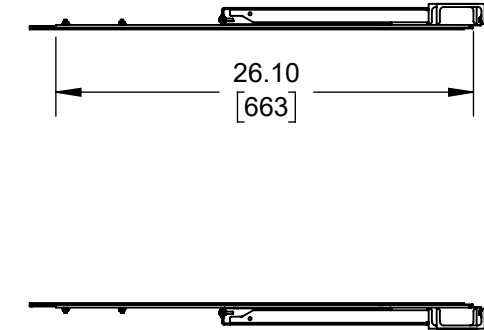

122-2579 1U Cobra 110-A Dry Slide Rail

4 Post Mount

2 Post Center Mount

2 Post Flush Mount

Top View

Front View

Side View

Overview

Printed on 1/8/2024

Sheet 1 of 1

RackSolutions

OUTLINE DRAWING

ALL DIMENSIONS ARE IN INCHES.
DIMENSIONS IN SQUARE BRACKETS ARE IN
[MILLIMETERS] AND FOR REFERENCE ONLY.
PROPRIETARY AND CONFIDENTIAL

Dwg No & Rev