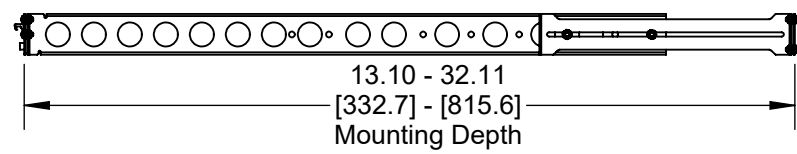

122-2579 1U Cobra 110-A Dry Slide Rail

4 Post Mount

2 Post Center Mount

2 Post Flush Mount

Top View

Front View

Side View

Overview

Printed on 1/8/2024

Sheet 1 of 1

RackSolutions

OUTLINE DRAWING

ALL DIMENSIONS ARE IN INCHES.
DIMENSIONS IN SQUARE BRACKETS ARE IN
[MILLIMETERS] AND FOR REFERENCE ONLY.
PROPRIETARY AND CONFIDENTIAL

Dwg No & Rev