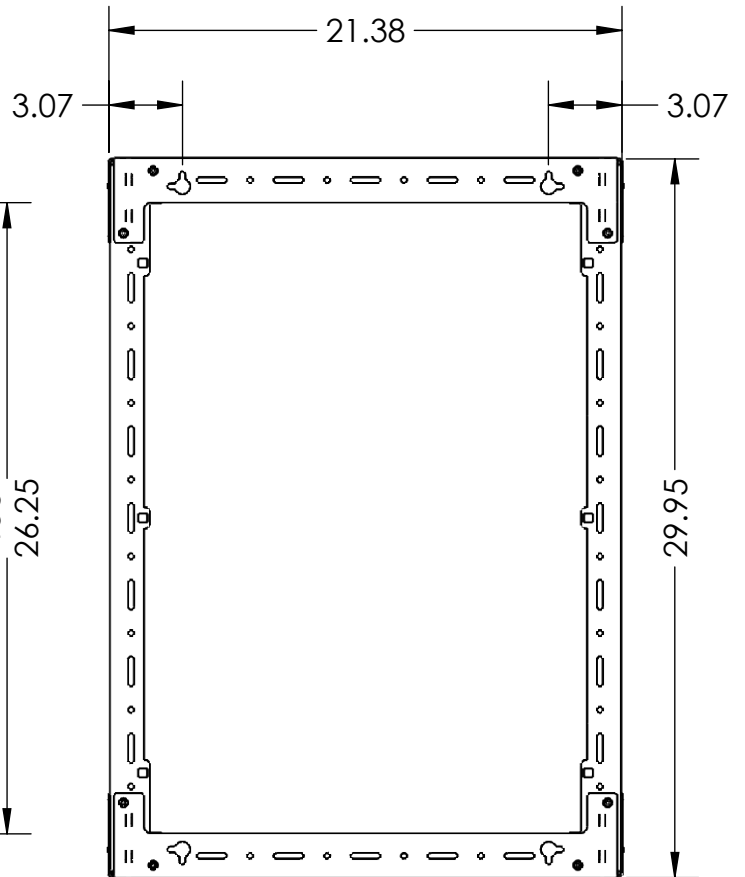

# Frame Dimensions

Printed on 7/11/2019

Sheet 1 of 2

**RackSolutions.com**  
888-903-RACK (7225)

Outline Drawing

Dwg No & Rev

105-2670-920

ALL DIMENSIONS ARE IN INCHES.

# Overall Dimensions with Door

Printed on 7/11/2019

Sheet 2 of 2

**RackSolutions.com**  
888-903-RACK (7225)

Outline Drawing

Dwg No & Rev

105-2670-920

ALL DIMENSIONS ARE IN INCHES.