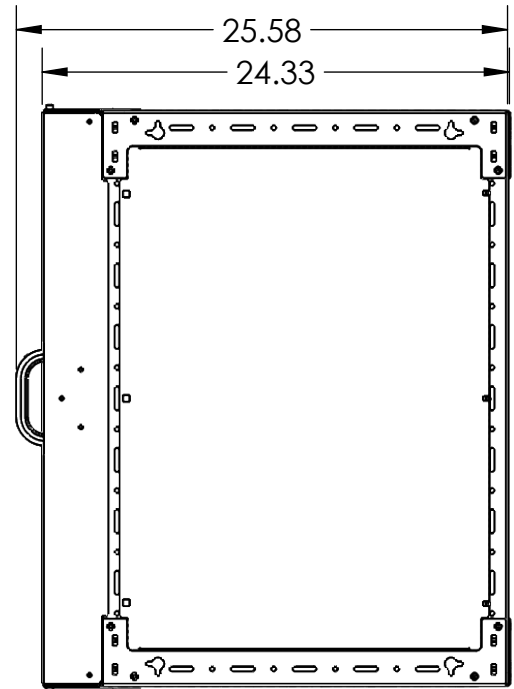

# Frame Dimensions

Printed on 7/11/2019

Sheet 1 of 2

**RackSolutions.com**  
888-903-RACK (7225)

Outline Drawing

Dwg No & Rev

105-2670-920

ALL DIMENSIONS ARE IN INCHES.

# Overall Dimensions with Door

Printed on 7/11/2019

Sheet 2 of 2

**RackSolutions.com**  
888-903-RACK (7225)

Outline Drawing

Dwg No & Rev

105-2670-920

ALL DIMENSIONS ARE IN INCHES.