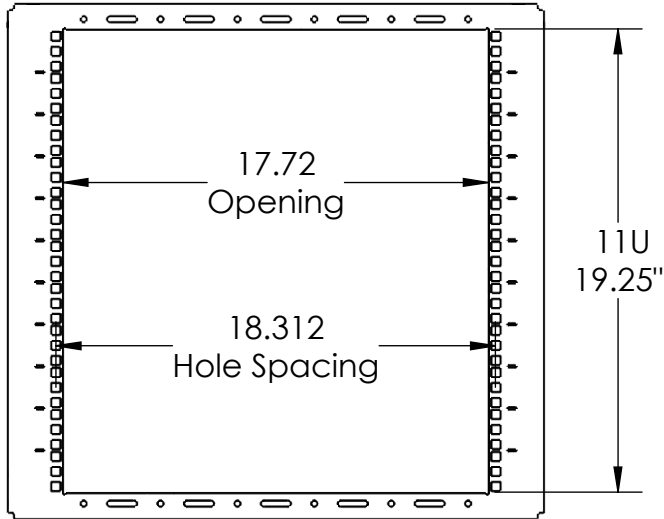

# Frame Dimensions

Printed on 7/11/2019

Sheet 1 of 2

**RackSolutions.com**  
888-903-RACK (7225)

Outline Drawing

Dwg No & Rev

105-2670-920

ALL DIMENSIONS ARE IN INCHES.

# Overall Dimensions with Door

Printed on 7/11/2019

Sheet 2 of 2

**RackSolutions.com**  
888-903-RACK (7225)

Outline Drawing

Dwg No & Rev

105-2670-920

ALL DIMENSIONS ARE IN INCHES.