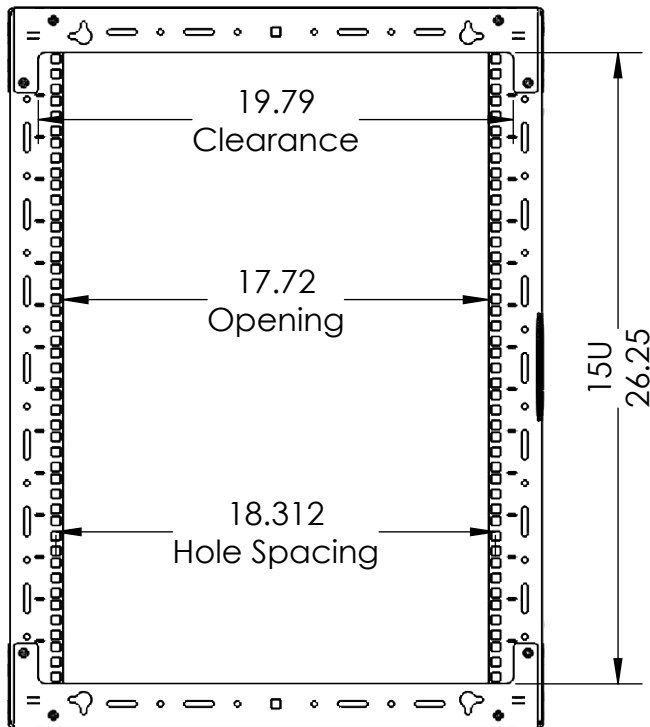

# Frame Dimensions

Printed on 7/11/2019

Sheet 1 of 2

**RackSolutions.com**  
888-903-RACK (7225)

Outline Drawing

Dwg No & Rev

105-2670-920

ALL DIMENSIONS ARE IN INCHES.

# Overall Dimensions with Door

Printed on 7/11/2019

Sheet 2 of 2

**RackSolutions.com**  
888-903-RACK (7225)

Outline Drawing

Dwg No & Rev

105-2670-920

ALL DIMENSIONS ARE IN INCHES.