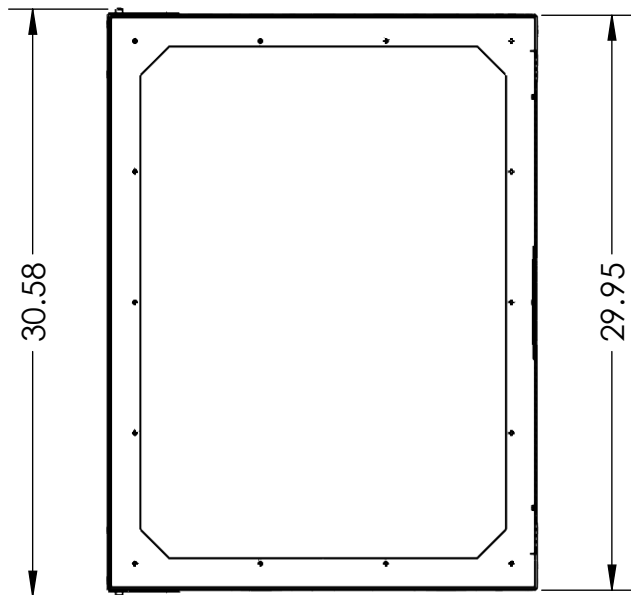

# Frame Dimensions

Printed on 7/11/2019

Sheet 1 of 2

**RackSolutions.com**  
888-903-RACK (7225)

Outline Drawing

Dwg No & Rev

105-2670-920

ALL DIMENSIONS ARE IN INCHES.

# Overall Dimensions with Door

Printed on 7/11/2019

Sheet 2 of 2

**RackSolutions.com**  
888-903-RACK (7225)

Outline Drawing

Dwg No & Rev

105-2670-920

ALL DIMENSIONS ARE IN INCHES.