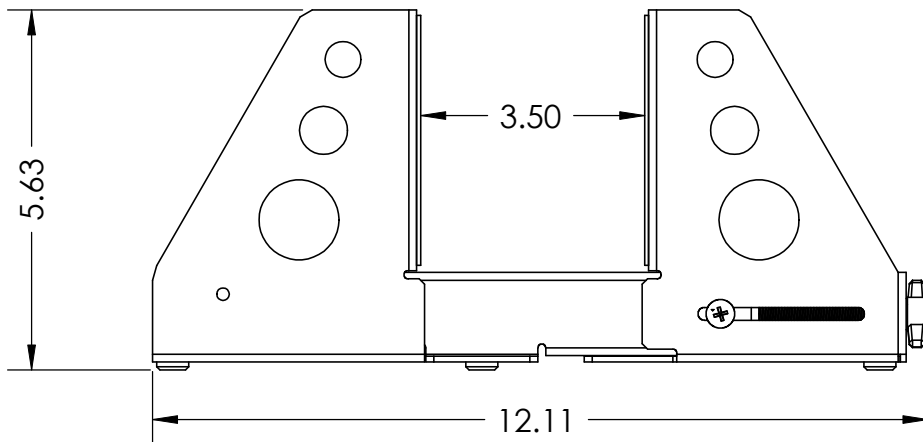

1U Configuration

2U Configuration

Note: Adjustment range is 1.50 to 3.75 inches