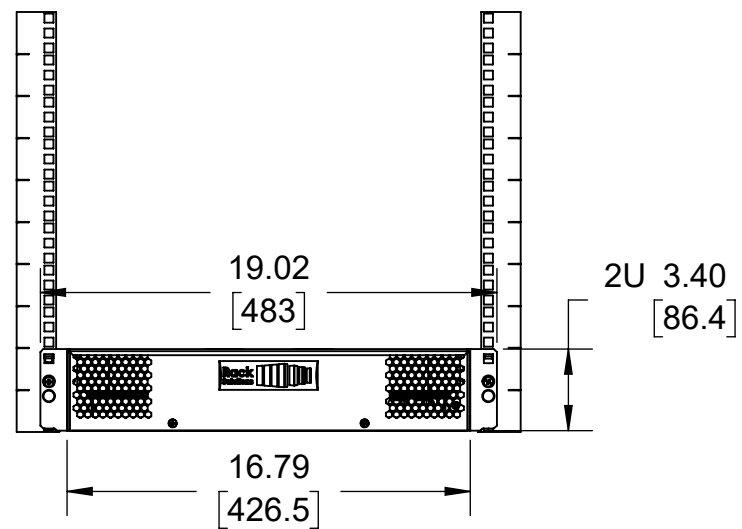

115-9156 (2U HyperShelf for 10 Apple Mac Mini (M4, 2024))

Top View

Front View

Overview

Side View