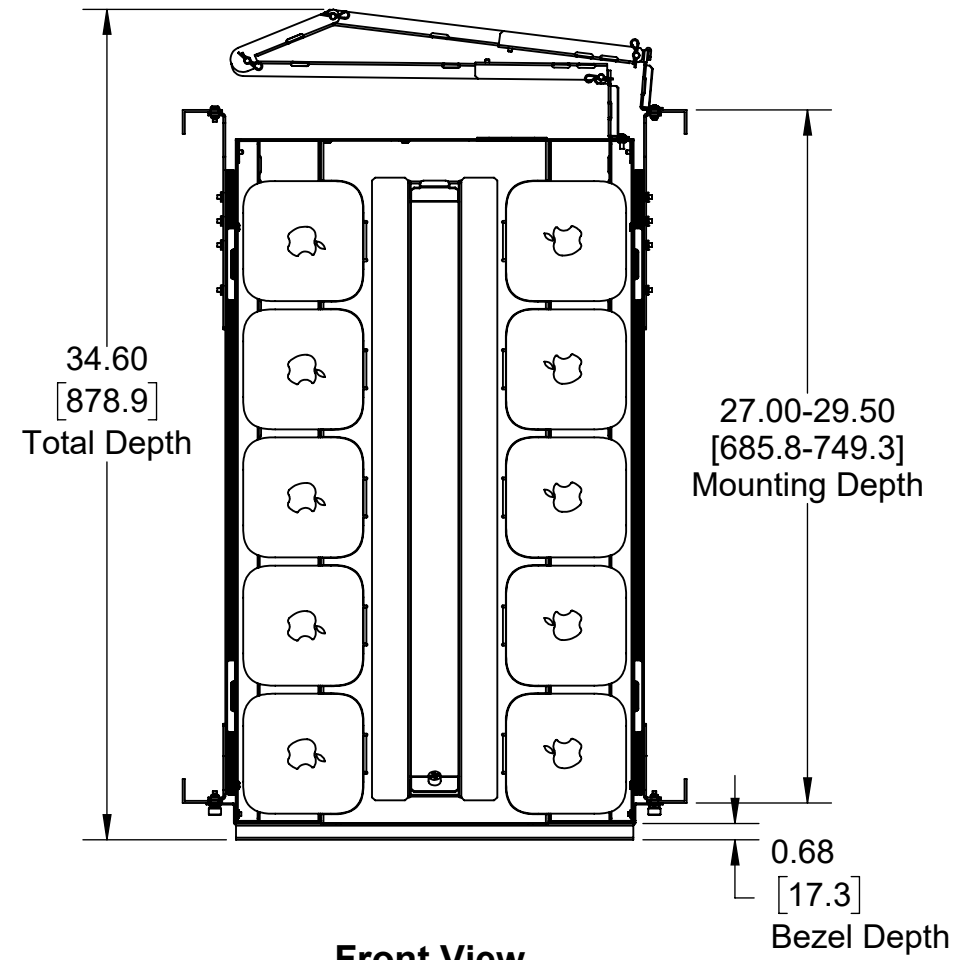

115-9156 (2U HyperShelf for 10 Apple Mac Mini (M4, 2024))

Top View

Front View

Overview

Side View