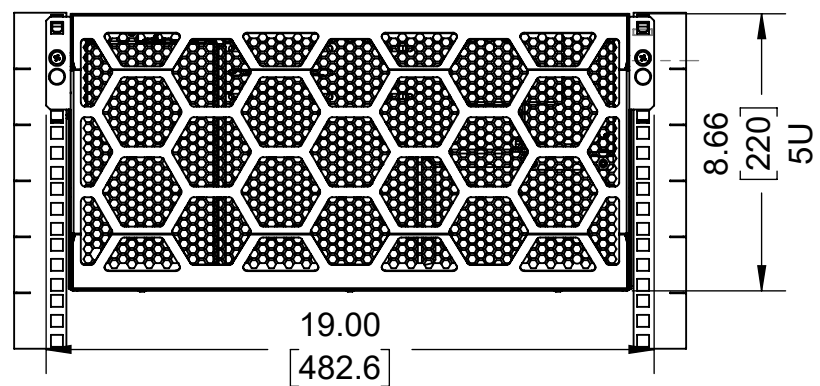

115-8995 (5U HyperShelf for 7 Dell Precision 3280 Compact Workstation)

Top View

Front View

Overview