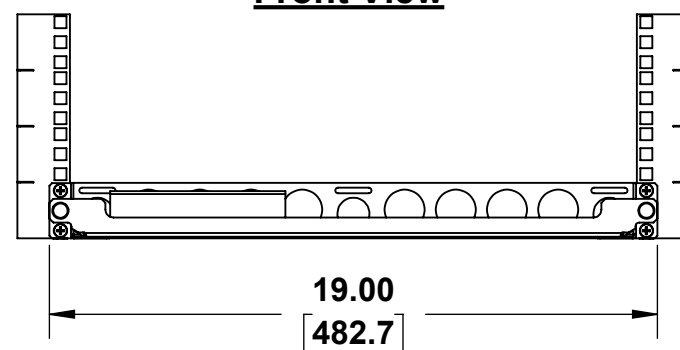

112-9128 (1U Sliding Shelf Rail Kit for Dell Precision 3680 Tower Workstation)

**Top View**

**Overview**

**Front View**

**Side View**