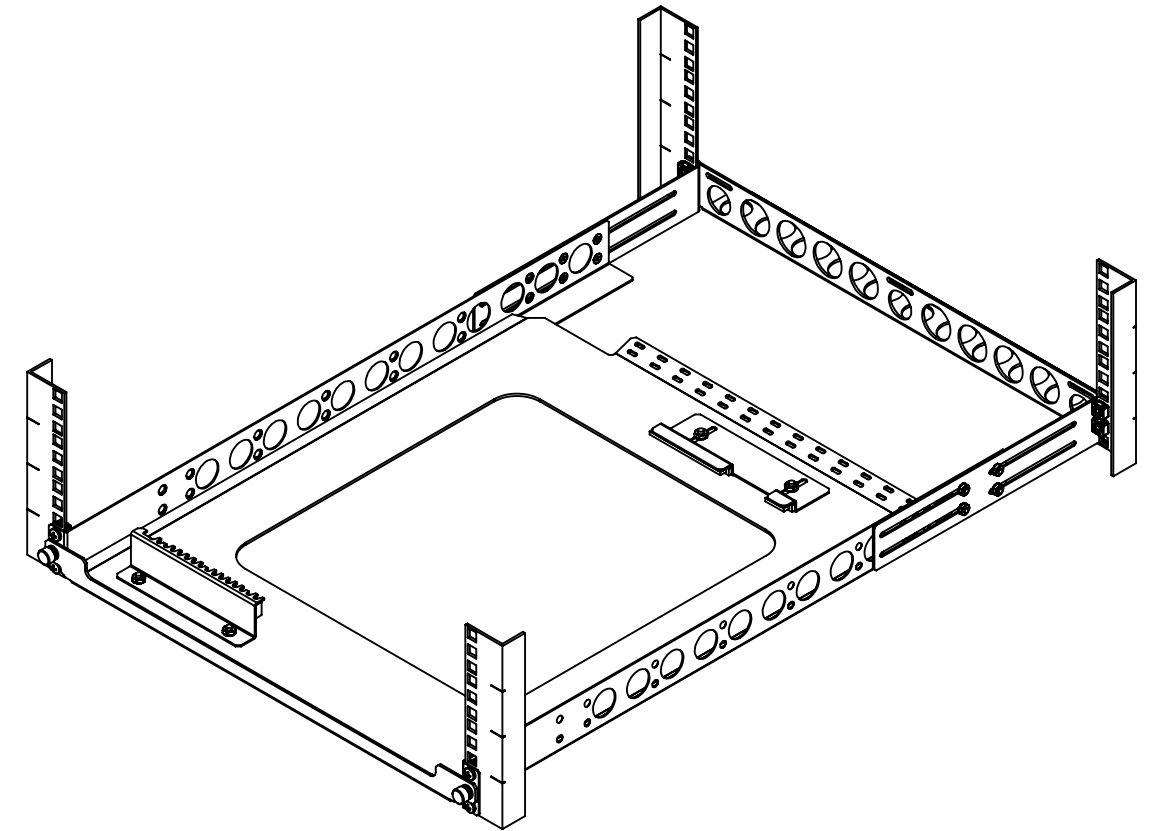

112-9128 (1U Sliding Shelf Rail Kit for Dell Precision 3680 Tower Workstation)

**Top View**

**Overview**

**Front View**

**Side View**