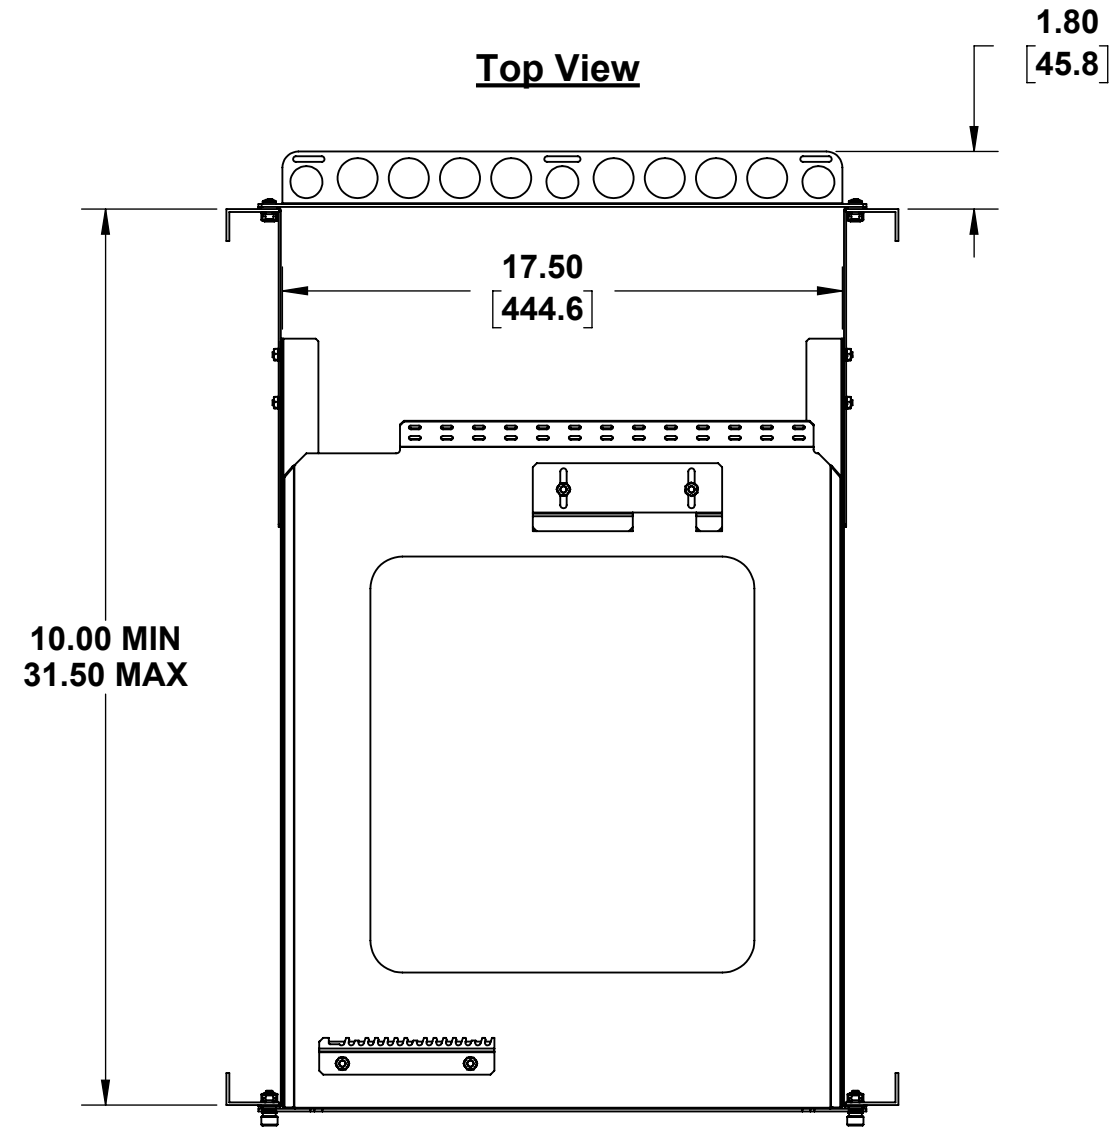

112-9128 (1U Sliding Shelf Rail Kit for Dell Precision 3680 Tower Workstation)

**Top View**

**Overview**

**Front View**

**Side View**