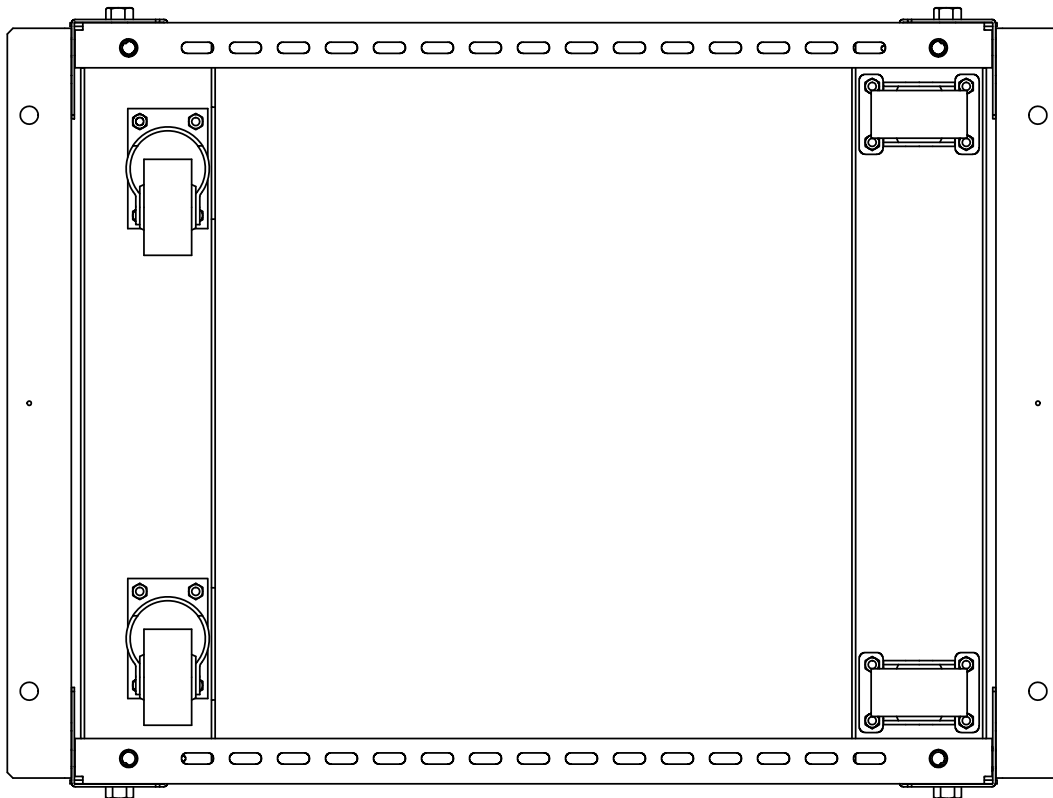

Refer to Outline Dimension Drawing for the  
Open Frame Rack (Rack-111) for Rack Height.

Printed on 10/21/2010

Sheet 1 of 1

**RackSolutions.com**

888-903-RACK (7225)

Outline Drawing

Dwg No & Rev

111-1731-920

ALL DIMENSIONS ARE IN INCHES