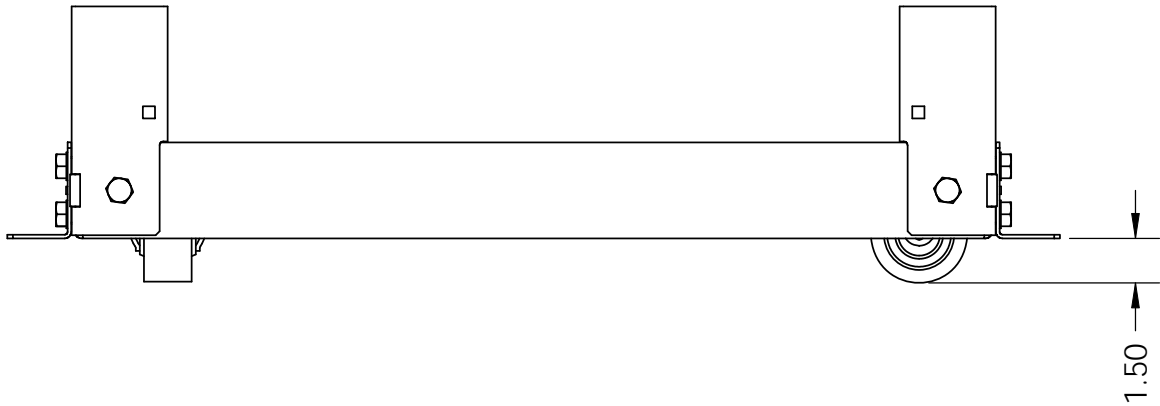

Refer to Outline Dimension Drawing for the  
Open Frame Rack (Rack-111) for Rack Height.

Printed on 10/21/2010

Sheet 1 of 1

**RackSolutions.com**

888-903-RACK (7225)

Outline Drawing

Dwg No & Rev

111-1731-920

ALL DIMENSIONS ARE IN INCHES