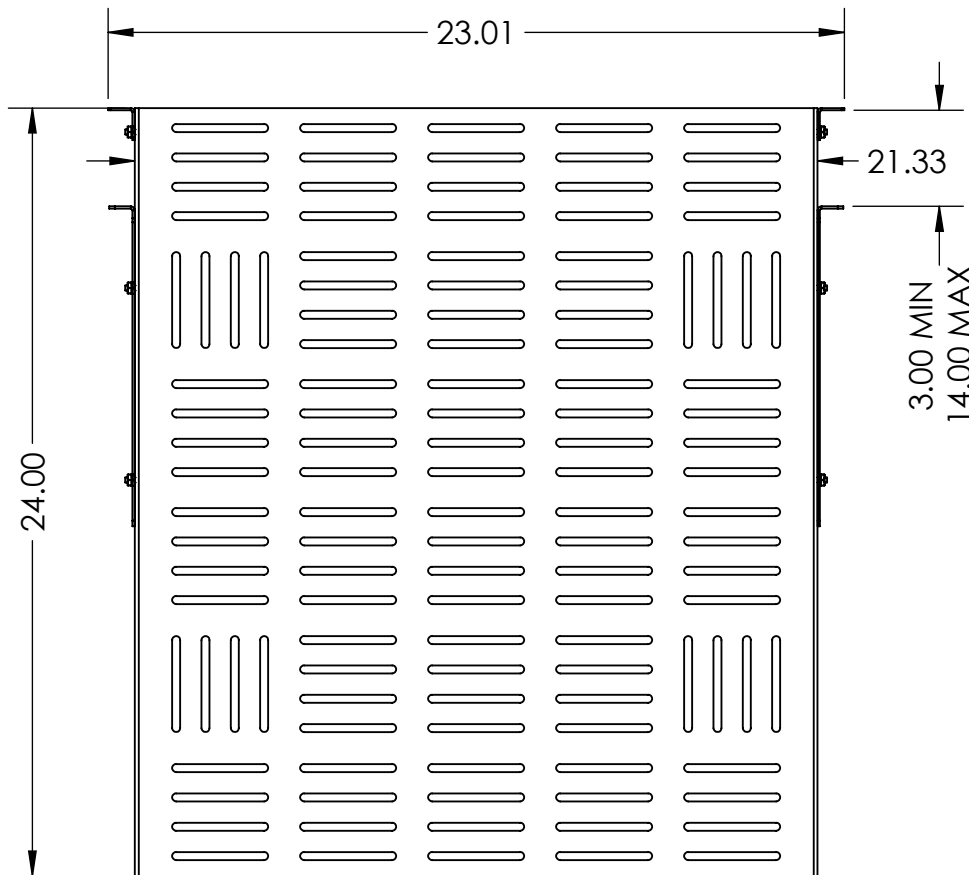

SLOTTED HOLE DIMENSIONS
ALL DIMENSIONS TYPICAL

Printed on 6/18/2018

Sheet 1 of 3

RackSolutions.com
888-903-RACK (7225)

Outline Drawing

Dwg No & Rev

108-4261

ALL DIMENSIONS ARE IN INCHES.

2 POST FLUSH CONFIG.

Printed on 6/18/2018

Sheet 2 of 3

RackSolutions.com

888-903-RACK (7225)

Outline Drawing

Dwg No & Rev

108-4261

ALL DIMENSIONS ARE IN INCHES

2 POST CENTERED CONFIG.

Printed on 6/18/2018

Sheet 3 of 3

RackSolutions.com

888-903-RACK (7225)

Outline Drawing

Dwg No & Rev

108-4261

ALL DIMENSIONS ARE IN INCHES.