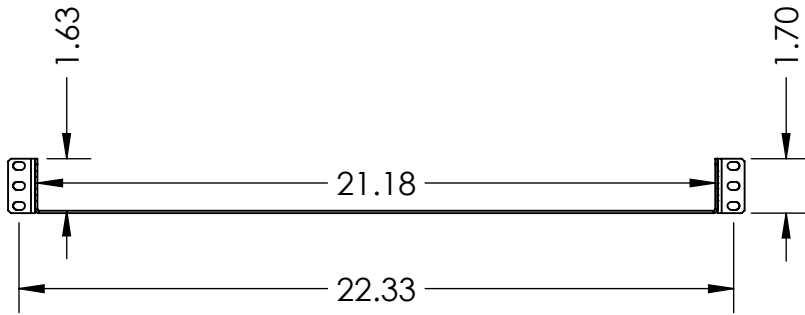

2 POST FLUSH CONFIG.

Printed on 6/18/2018

Sheet 2 of 3

RackSolutions.com

888-903-RACK (7225)

Outline Drawing

Dwg No & Rev

108-4261

ALL DIMENSIONS ARE IN INCHES

2 POST CENTERED CONFIG.

Printed on 6/18/2018

Sheet 3 of 3

RackSolutions.com

888-903-RACK (7225)

Outline Drawing

Dwg No & Rev

108-4261

ALL DIMENSIONS ARE IN INCHES.