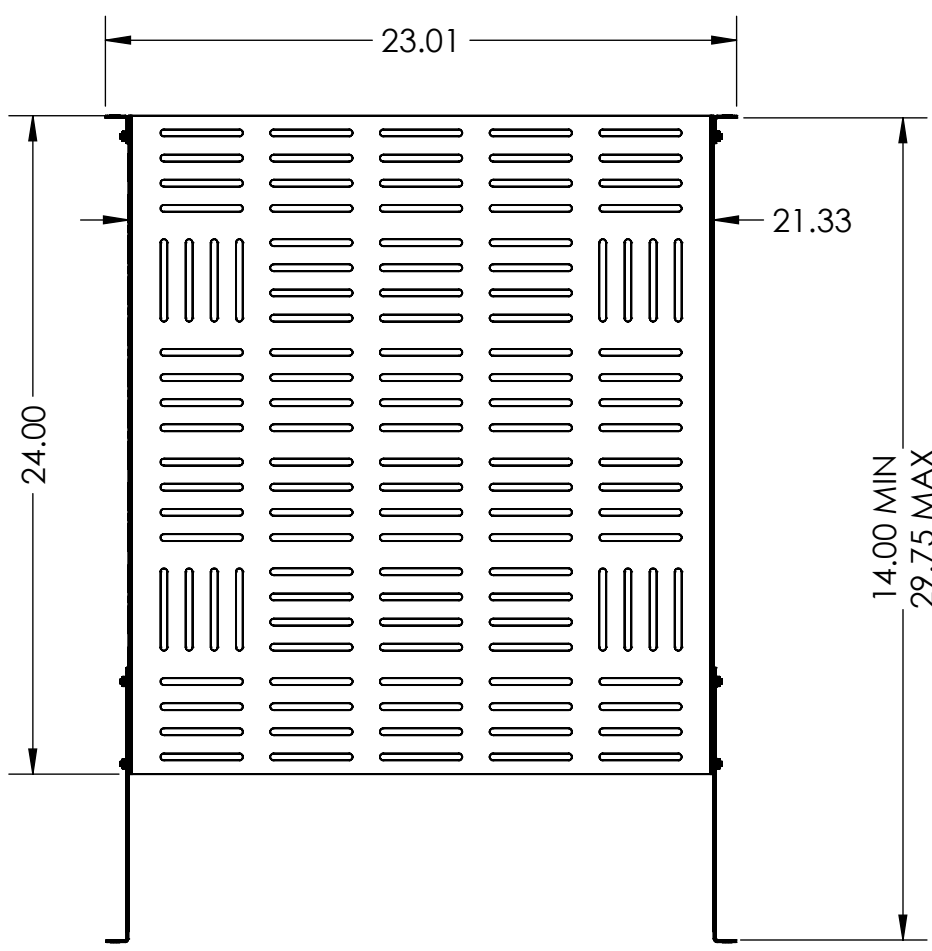

SLOTTED HOLE DIMENSIONS
ALL DIMENSIONS TYPICAL

Printed on 6/18/2018

Sheet 1 of 3

RackSolutions.com
888-903-RACK (7225)

Outline Drawing

Dwg No & Rev

108-4261

ALL DIMENSIONS ARE IN INCHES.

2 POST FLUSH CONFIG.

Printed on 6/18/2018

Sheet 2 of 3

RackSolutions.com

888-903-RACK (7225)

Outline Drawing

Dwg No & Rev

108-4261

ALL DIMENSIONS ARE IN INCHES

2 POST CENTERED CONFIG.

Printed on 6/18/2018

Sheet 3 of 3

RackSolutions.com

888-903-RACK (7225)

Outline Drawing

Dwg No & Rev

108-4261

ALL DIMENSIONS ARE IN INCHES.