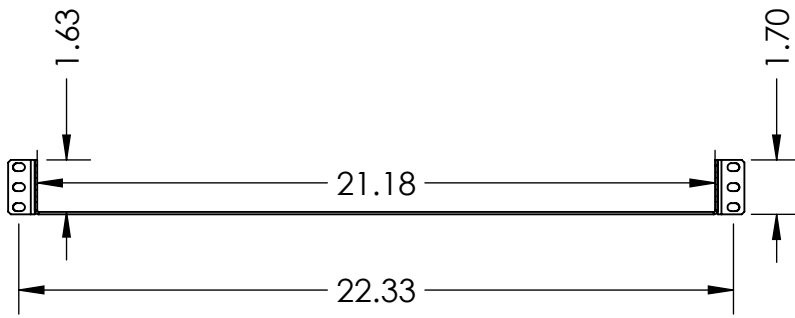

SLOTTED HOLE DIMENSIONS
ALL DIMENSIONS TYPICAL

Printed on 6/18/2018

Sheet 1 of 3

RackSolutions.com
888-903-RACK (7225)

Outline Drawing

Dwg No & Rev

108-4261

ALL DIMENSIONS ARE IN INCHES.

2 POST FLUSH CONFIG.

Printed on 6/18/2018

Sheet 2 of 3

RackSolutions.com

888-903-RACK (7225)

Outline Drawing

Dwg No & Rev

108-4261

ALL DIMENSIONS ARE IN INCHES

2 POST CENTERED CONFIG.

Printed on 6/18/2018

Sheet 3 of 3

RackSolutions.com

888-903-RACK (7225)

Outline Drawing

Dwg No & Rev

108-4261

ALL DIMENSIONS ARE IN INCHES.