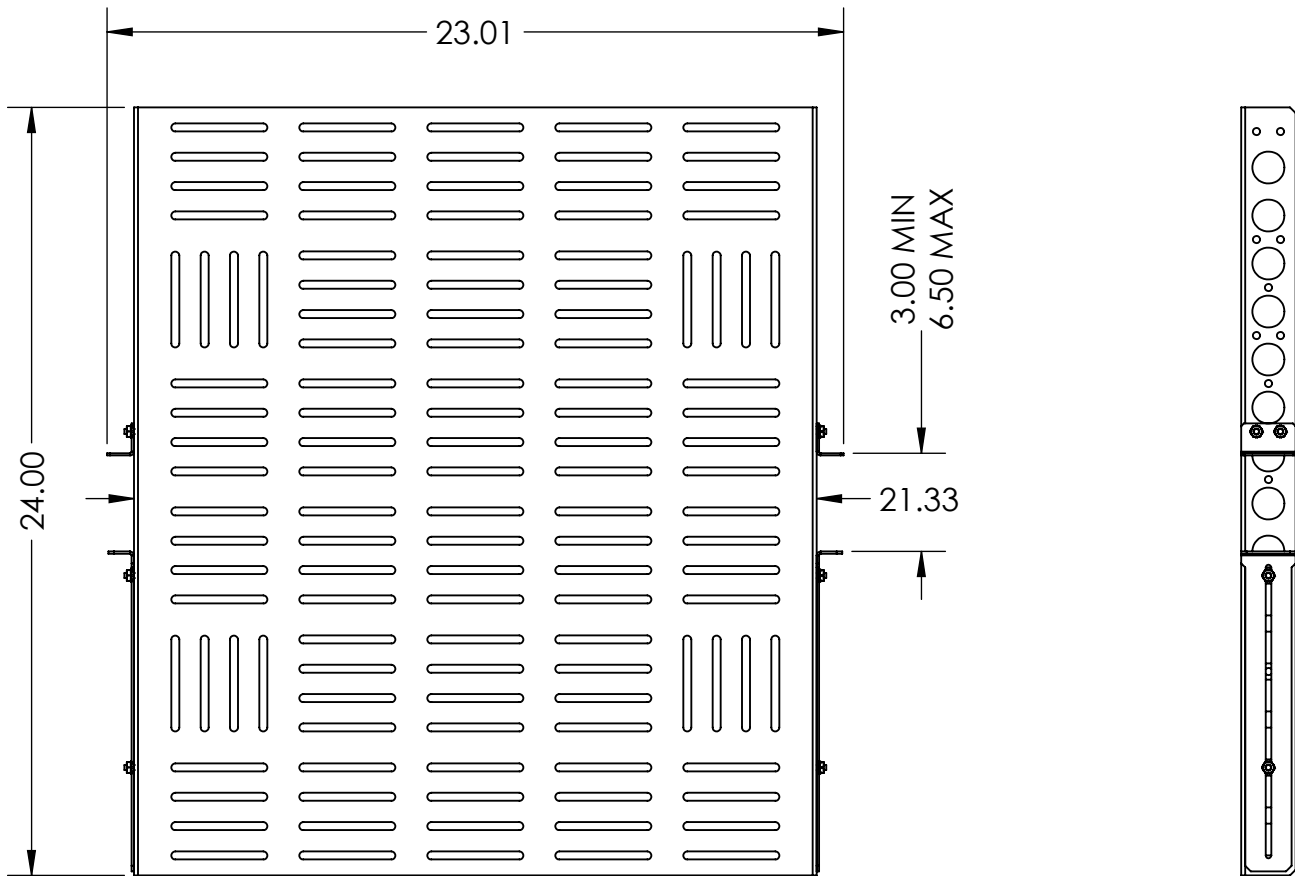

2 POST FLUSH CONFIG.

Printed on 6/18/2018

Sheet 2 of 3

RackSolutions.com

888-903-RACK (7225)

Outline Drawing

Dwg No & Rev

108-4261

ALL DIMENSIONS ARE IN INCHES

2 POST CENTERED CONFIG.

Printed on 6/18/2018

Sheet 3 of 3

RackSolutions.com

888-903-RACK (7225)

Outline Drawing

Dwg No & Rev

108-4261

ALL DIMENSIONS ARE IN INCHES.