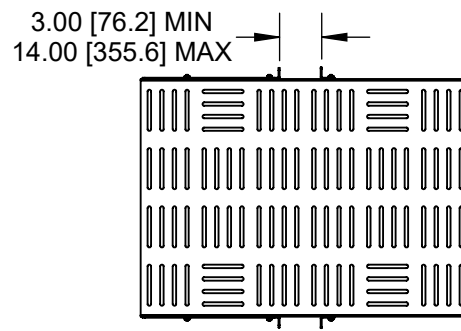

108-4013 1U Light Duty Fixed Shelf 24in Depth

4 Post Config

2 Post Center Config

2 Post Flush Config

Top View

Front View

Side View

Overview