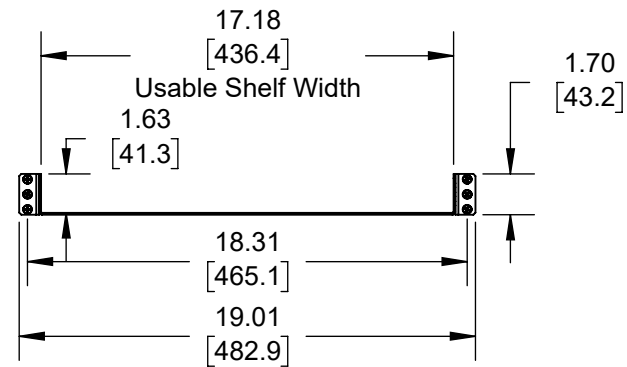

108-4013 1U Light Duty Fixed Shelf 24in Depth

4 Post Config

2 Post Center Config

2 Post Flush Config

Top View

Front View

Side View

Overview