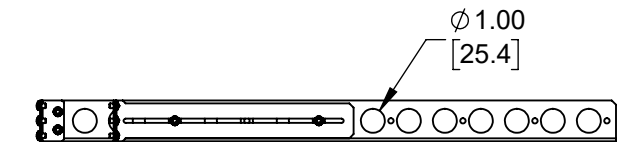

108-4013 1U Light Duty Fixed Shelf 24in Depth

4 Post Config

2 Post Center Config

2 Post Flush Config

Top View

Front View

Side View

Overview