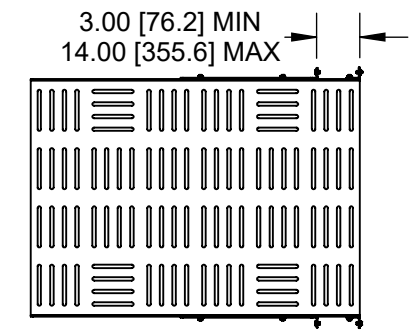

108-4013 1U Light Duty Fixed Shelf 24in Depth

4 Post Config

2 Post Center Config

2 Post Flush Config

Top View

Front View

Side View

Overview