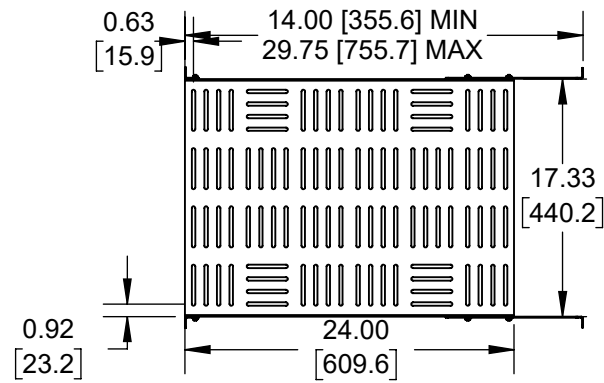

108-4013 1U Light Duty Fixed Shelf 24in Depth

4 Post Config

2 Post Center Config

2 Post Flush Config

Top View

Front View

Side View

Overview