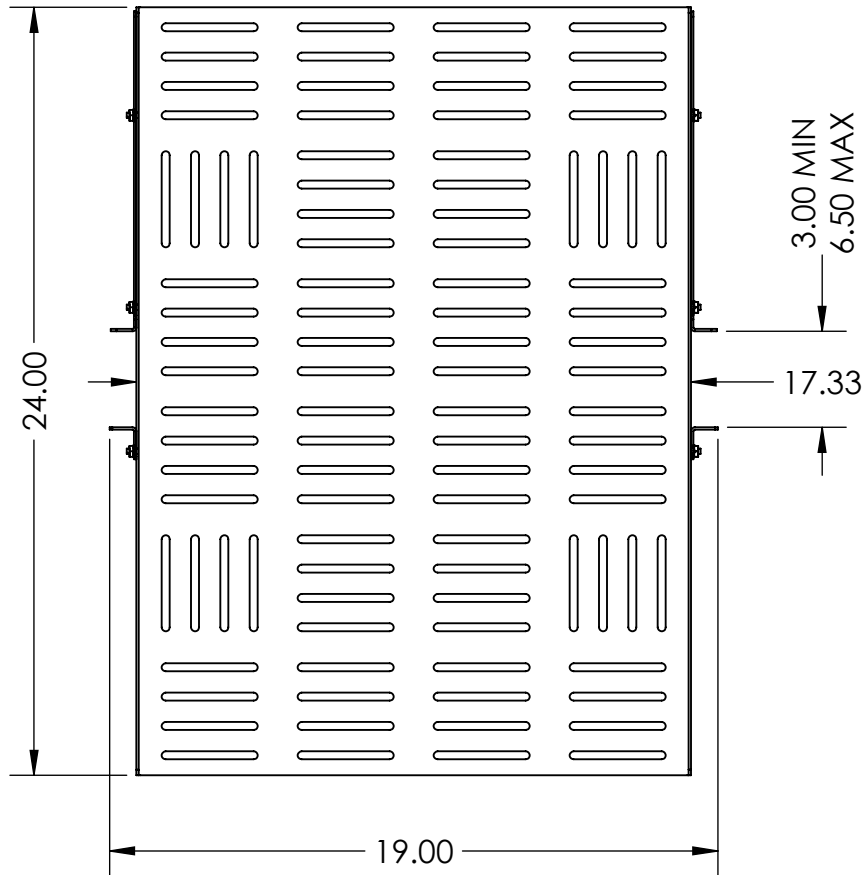

SLOTTED HOLE DIMENSIONS
ALL DIMENSIONS TYPICAL

Printed on 3/7/2018

Sheet 1 of 3

RackSolutions.com
888-903-RACK (7225)

Outline Drawing

Dwg No & Rev
108-4013-920

ALL DIMENSIONS ARE IN INCHES.

2 POST FLUSH CONFIG.

Printed on 3/7/2018

Sheet 2 of 3

RackSolutions.com

888-903-RACK (7225)

Outline Drawing

Dwg No & Rev

108-4013-920

ALL DIMENSIONS ARE IN INCHES.

ALL DIMENSIONS ARE IN INCHES.