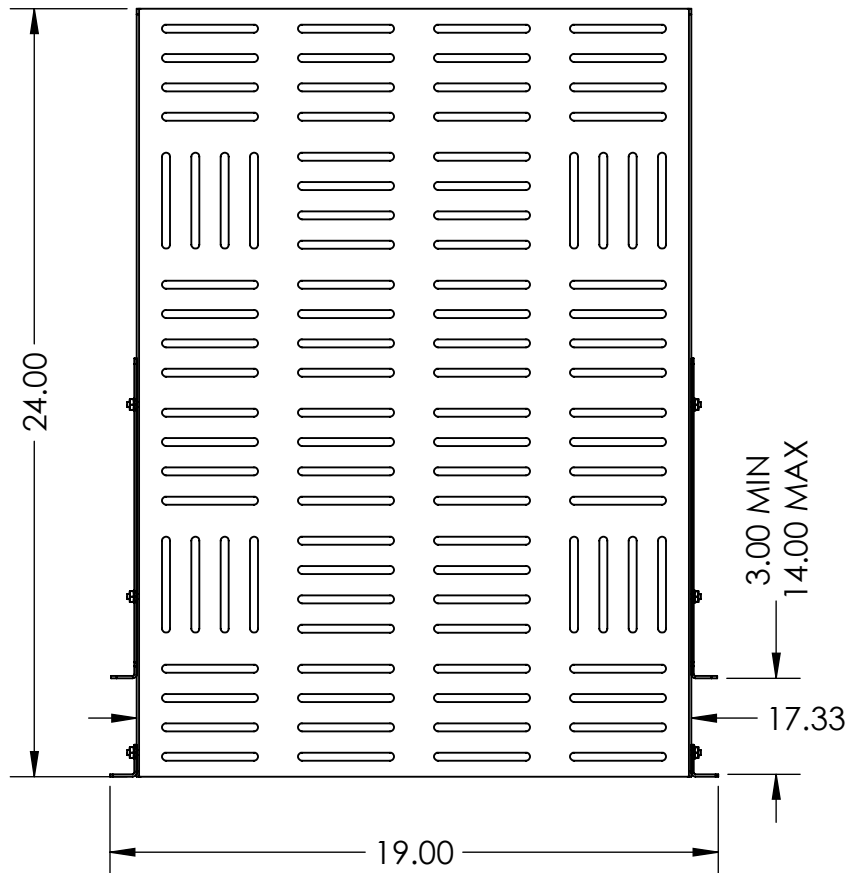

SLOTTED HOLE DIMENSIONS
ALL DIMENSIONS TYPICAL

Printed on 3/7/2018

Sheet 1 of 3

RackSolutions.com
888-903-RACK (7225)

Outline Drawing

Dwg No & Rev
108-4013-920

ALL DIMENSIONS ARE IN INCHES.

2 POST FLUSH CONFIG.

Printed on 3/7/2018

Sheet 2 of 3

RackSolutions.com

888-903-RACK (7225)

Outline Drawing

Dwg No & Rev

108-4013-920

ALL DIMENSIONS ARE IN INCHES.

ALL DIMENSIONS ARE IN INCHES.