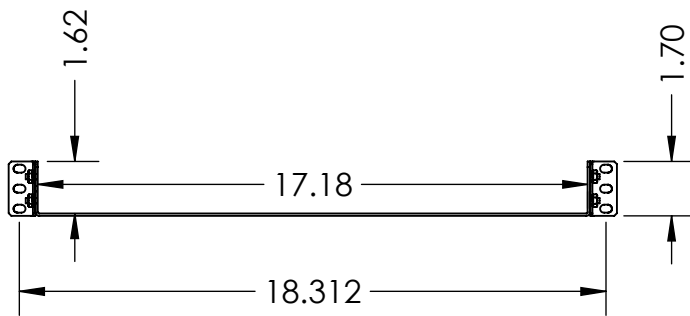

SLOTTED HOLE DIMENSIONS
ALL DIMENSIONS TYPICAL

Printed on 3/7/2018

Sheet 1 of 3

RackSolutions.com
888-903-RACK (7225)

Outline Drawing

Dwg No & Rev
108-4013-920

ALL DIMENSIONS ARE IN INCHES.

2 POST FLUSH CONFIG.

Printed on 3/7/2018

Sheet 2 of 3

RackSolutions.com

888-903-RACK (7225)

Outline Drawing

Dwg No & Rev

108-4013-920

ALL DIMENSIONS ARE IN INCHES.

ALL DIMENSIONS ARE IN INCHES.