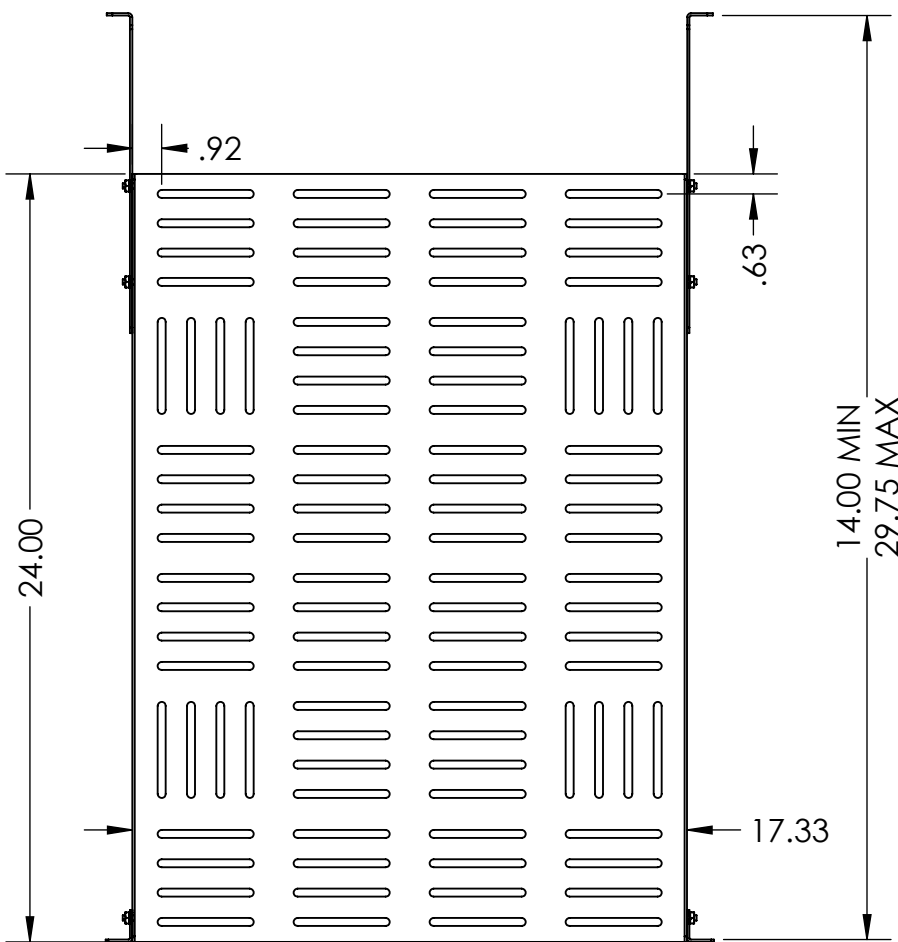

SLOTTED HOLE DIMENSIONS
ALL DIMENSIONS TYPICAL

Printed on 3/7/2018

Sheet 1 of 3

RackSolutions.com
888-903-RACK (7225)

Outline Drawing

Dwg No & Rev
108-4013-920

ALL DIMENSIONS ARE IN INCHES.

2 POST FLUSH CONFIG.

Printed on 3/7/2018

Sheet 2 of 3

RackSolutions.com

888-903-RACK (7225)

Outline Drawing

Dwg No & Rev

108-4013-920

ALL DIMENSIONS ARE IN INCHES.

ALL DIMENSIONS ARE IN INCHES.