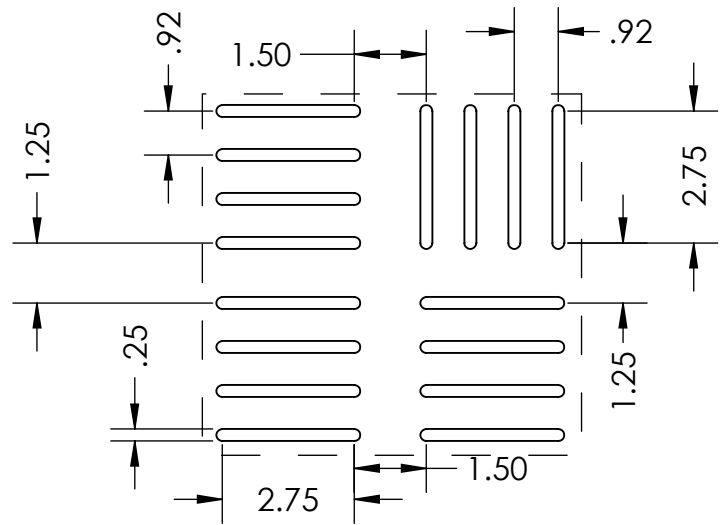

SLOTTED HOLE DIMENSIONS
ALL DIMENSIONS TYPICAL

Printed on 3/7/2018

Sheet 1 of 3

RackSolutions.com
888-903-RACK (7225)

Outline Drawing

Dwg No & Rev
108-4013-920

ALL DIMENSIONS ARE IN INCHES.

2 POST FLUSH CONFIG.

Printed on 3/7/2018

Sheet 2 of 3

RackSolutions.com

888-903-RACK (7225)

Outline Drawing

Dwg No & Rev

108-4013-920

ALL DIMENSIONS ARE IN INCHES.

ALL DIMENSIONS ARE IN INCHES.