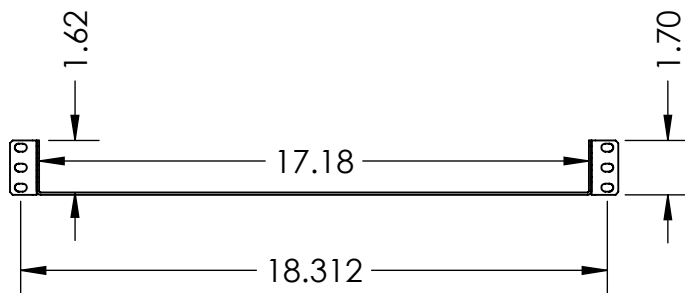

SLOTTED HOLE DIMENSIONS
ALL DIMENSIONS TYPICAL

Printed on 3/7/2018

Sheet 1 of 3

RackSolutions.com
888-903-RACK (7225)

Outline Drawing

Dwg No & Rev
108-4013-920

ALL DIMENSIONS ARE IN INCHES.

2 POST FLUSH CONFIG.

Printed on 3/7/2018

Sheet 2 of 3

RackSolutions.com

888-903-RACK (7225)

Outline Drawing

Dwg No & Rev

108-4013-920

ALL DIMENSIONS ARE IN INCHES.

ALL DIMENSIONS ARE IN INCHES.