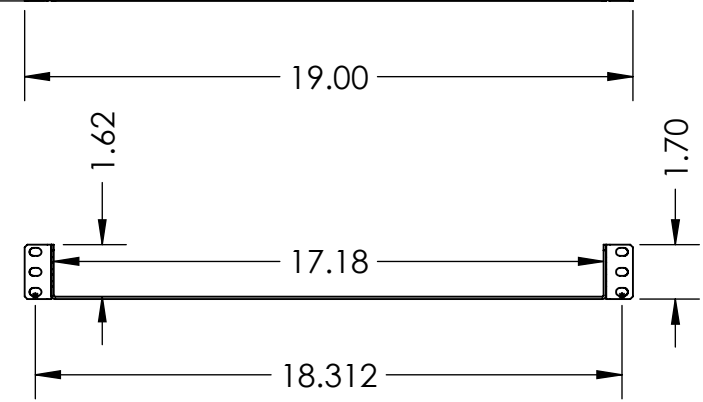

SLOTTED HOLE DIMENSIONS
ALL DIMENSIONS TYPICAL

Printed on 3/7/2018

Sheet 1 of 3

RackSolutions.com
888-903-RACK (7225)

Outline Drawing

Dwg No & Rev
108-4013-920

ALL DIMENSIONS ARE IN INCHES.

2 POST FLUSH CONFIG.

Printed on 3/7/2018

Sheet 2 of 3

RackSolutions.com

888-903-RACK (7225)

Outline Drawing

Dwg No & Rev

108-4013-920

ALL DIMENSIONS ARE IN INCHES.

ALL DIMENSIONS ARE IN INCHES.