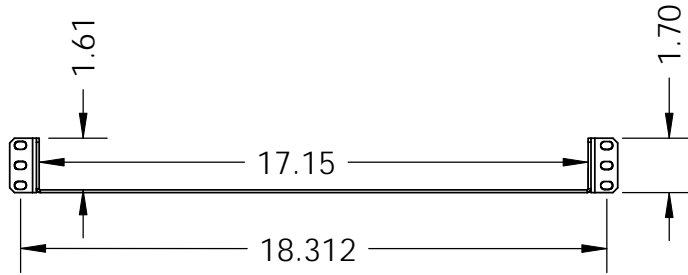

4 POST CONFIG.

Printed on 7/14/2011

Sheet 1 of 3

**RackSolutions.com**  
888-903-RACK (7225)

Outline Drawing

Dwg No & Rev

108-2272-920

ALL DIMENSIONS ARE IN INCHES.

2 POST CENTER CONFIG.

Printed on 7/14/2011

Sheet 2 of 3

**RackSolutions.com**  
888-903-RACK (7225)

Outline Drawing

Dwg No & Rev

108-2272-920

ALL DIMENSIONS ARE IN INCHES

2 POST FLUSH CONFIG.

Printed on 7/14/2011

Sheet 3 of 3

**RackSolutions.com**  
888-903-RACK (7225)

Outline Drawing

Dwg No & Rev

108-2272-920

ALL DIMENSIONS ARE IN INCHES