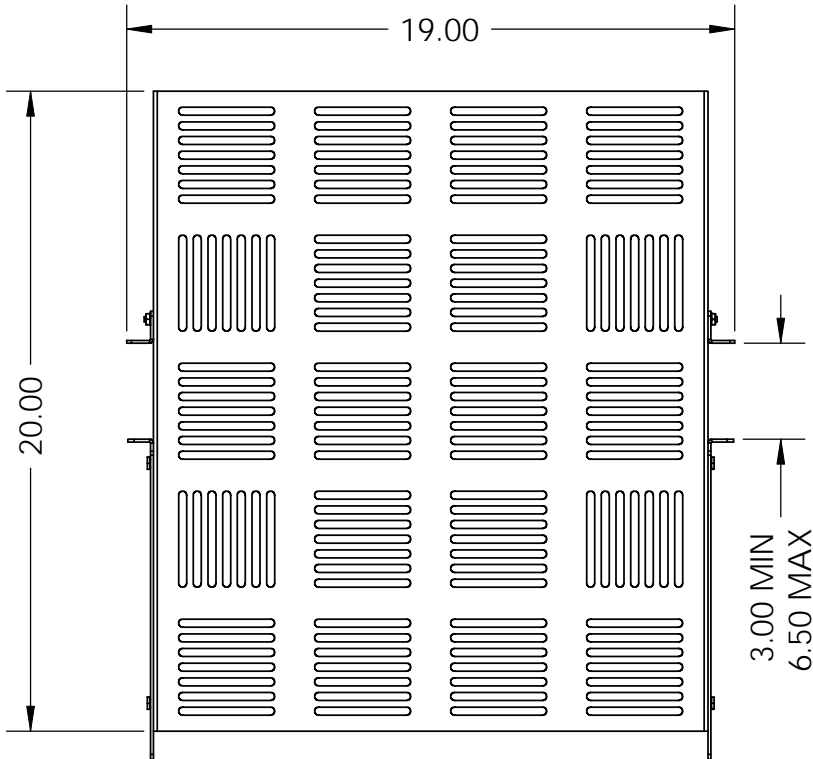

4 POST CONFIG.

Printed on 7/14/2011

Sheet 1 of 3

**RackSolutions.com**  
888-903-RACK (7225)

Outline Drawing

Dwg No & Rev

108-2272-920

ALL DIMENSIONS ARE IN INCHES.

2 POST CENTER CONFIG.

Printed on 7/14/2011

Sheet 2 of 3

**RackSolutions.com**  
888-903-RACK (7225)

Outline Drawing

Dwg No & Rev

108-2272-920

ALL DIMENSIONS ARE IN INCHES

2 POST FLUSH CONFIG.

Printed on 7/14/2011

Sheet 3 of 3

**RackSolutions.com**  
888-903-RACK (7225)

Outline Drawing

Dwg No & Rev

108-2272-920

ALL DIMENSIONS ARE IN INCHES