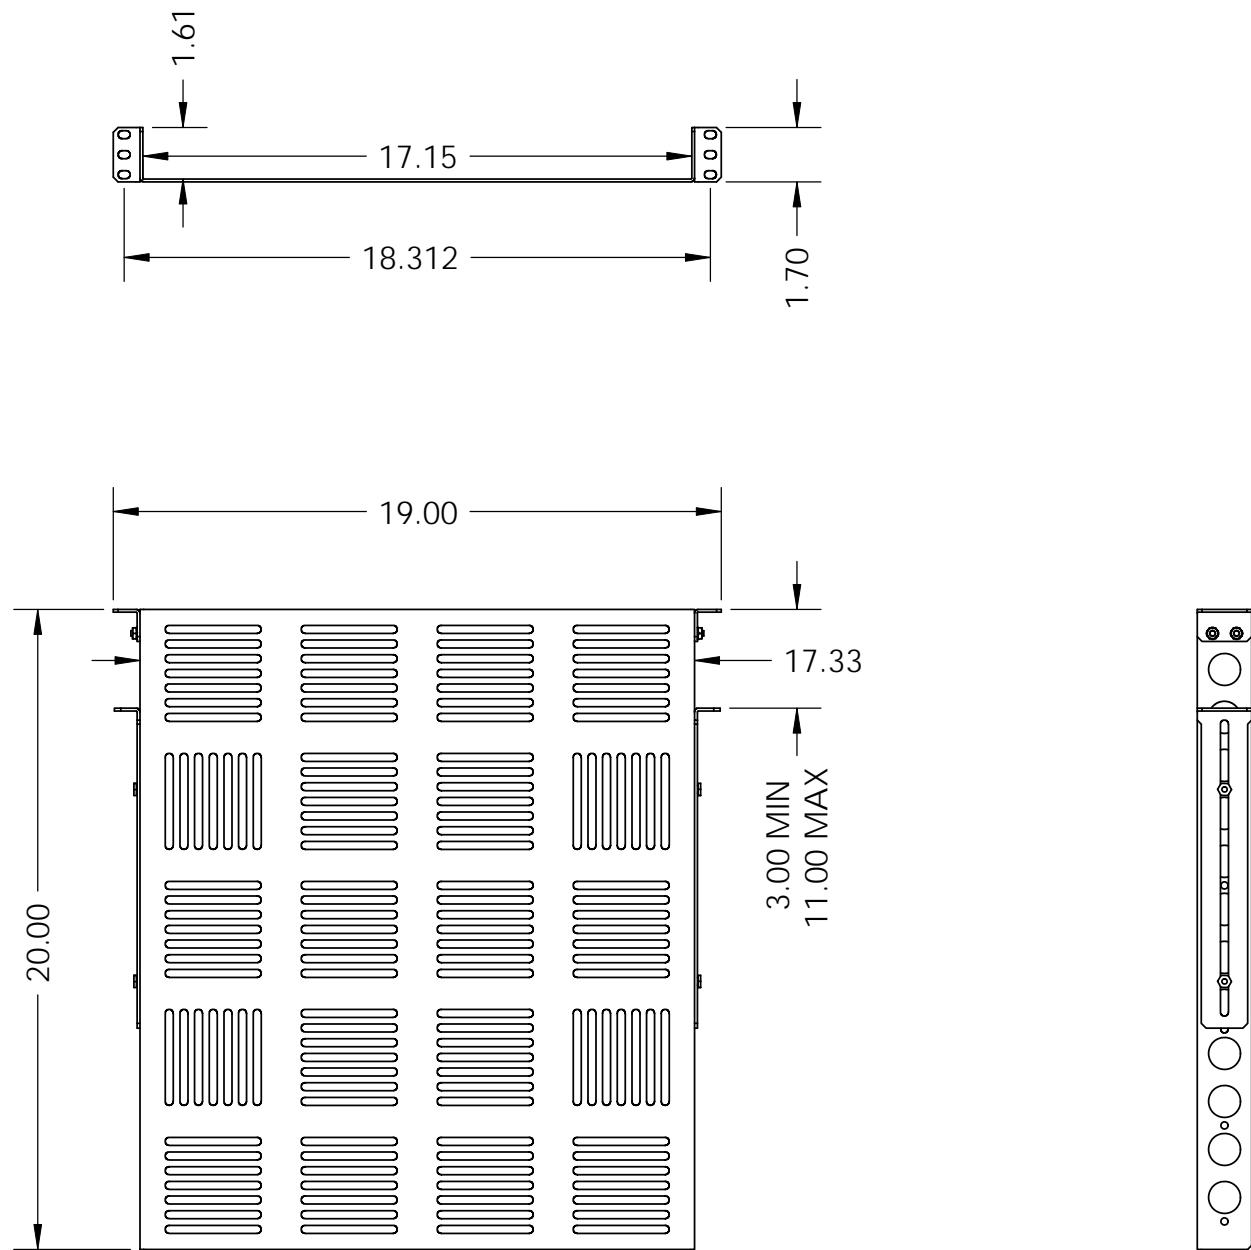

4 POST CONFIG.

Printed on 7/14/2011

Sheet 1 of 3

**RackSolutions.com**  
888-903-RACK (7225)

Outline Drawing

Dwg No & Rev

108-2272-920

ALL DIMENSIONS ARE IN INCHES.

2 POST CENTER CONFIG.

Printed on 7/14/2011

Sheet 2 of 3

**RackSolutions.com**  
888-903-RACK (7225)

Outline Drawing

Dwg No & Rev

108-2272-920

ALL DIMENSIONS ARE IN INCHES

2 POST FLUSH CONFIG.

Printed on 7/14/2011

Sheet 3 of 3

**RackSolutions.com**  
888-903-RACK (7225)

Outline Drawing

Dwg No & Rev

108-2272-920

ALL DIMENSIONS ARE IN INCHES