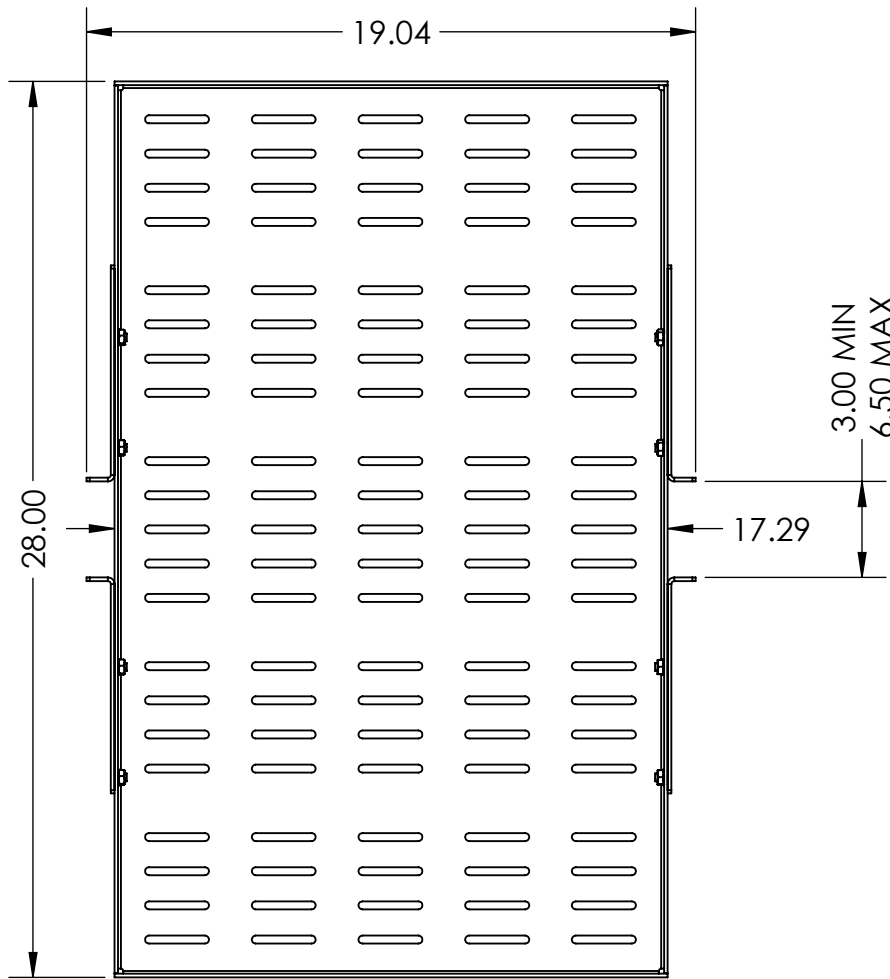

SLOTTED HOLE DIMENSIONS
ALL DIMENSIONS TYPICAL

Printed on 7/27/2017

Sheet 2 of 2

RackSolutions.com
888-903-RACK (7225)

Outline Drawing

Dwg No & Rev

108-0991-920

ALL DIMENSIONS ARE IN INCHES.

SLOTTED HOLE DIMENSIONS
ALL DIMENSIONS TYPICAL

2 POST CENTERED CONFIG.

Printed on 7/27/2017

Sheet 2 of 2

RackSolutions.com
888-903-RACK (7225)

Outline Drawing

Dwg No & Rev

108-0991-920

ALL DIMENSIONS ARE IN INCHES.