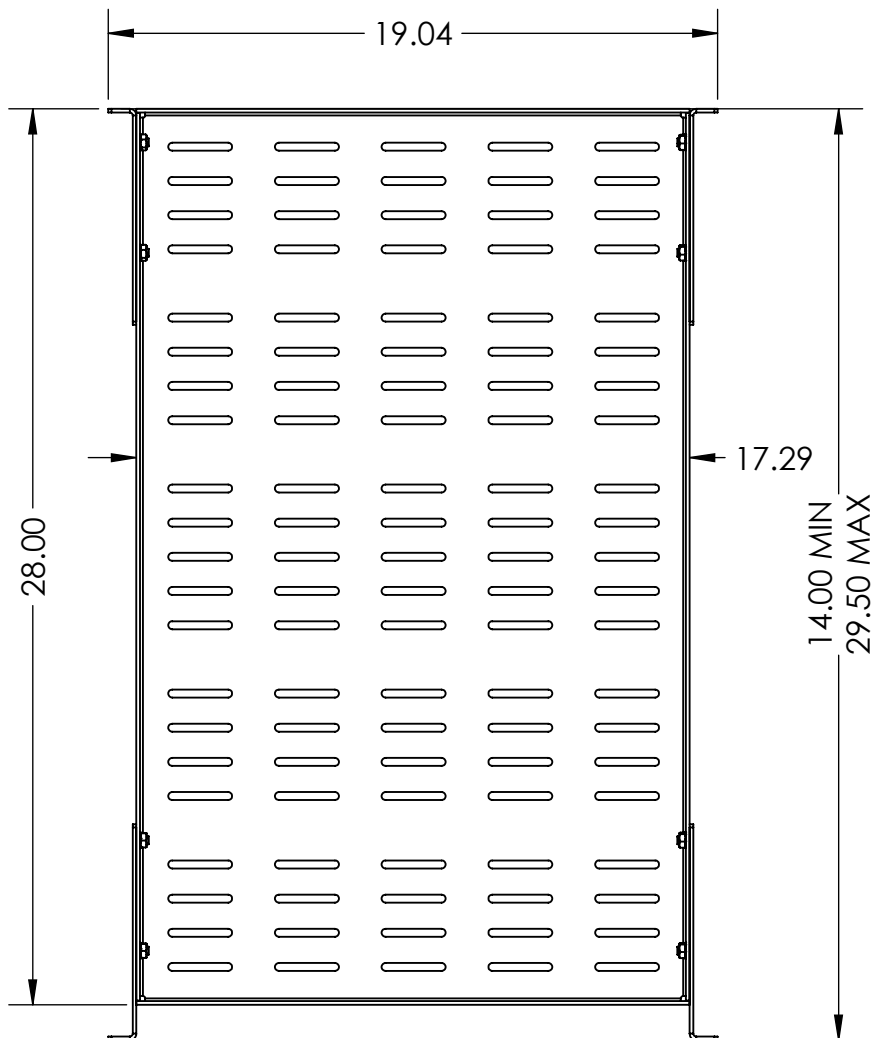

SLOTTED HOLE DIMENSIONS
ALL DIMENSIONS TYPICAL

Printed on 7/27/2017

Sheet 2 of 2

RackSolutions.com
888-903-RACK (7225)

Outline Drawing

Dwg No & Rev

108-0991-920

ALL DIMENSIONS ARE IN INCHES.

SLOTTED HOLE DIMENSIONS
ALL DIMENSIONS TYPICAL

2 POST CENTERED CONFIG.

Printed on 7/27/2017

Sheet 2 of 2

RackSolutions.com
888-903-RACK (7225)

Outline Drawing

Dwg No & Rev

108-0991-920

ALL DIMENSIONS ARE IN INCHES.