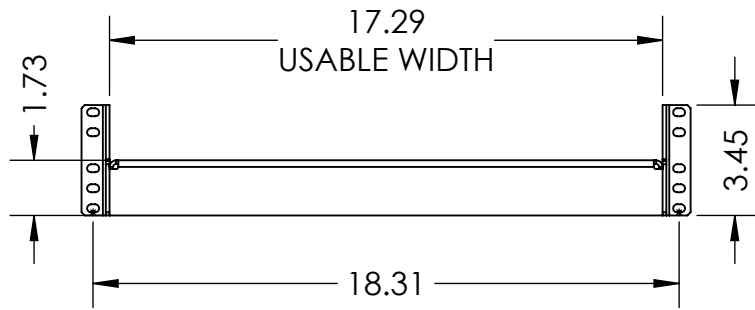

SLOTTED HOLE DIMENSIONS
ALL DIMENSIONS TYPICAL

Printed on 7/27/2017

Sheet 2 of 2

RackSolutions.com
888-903-RACK (7225)

Outline Drawing

Dwg No & Rev

108-0991-920

ALL DIMENSIONS ARE IN INCHES.

SLOTTED HOLE DIMENSIONS
ALL DIMENSIONS TYPICAL

2 POST CENTERED CONFIG.

Printed on 7/27/2017

Sheet 2 of 2

RackSolutions.com
888-903-RACK (7225)

Outline Drawing

Dwg No & Rev

108-0991-920

ALL DIMENSIONS ARE IN INCHES.