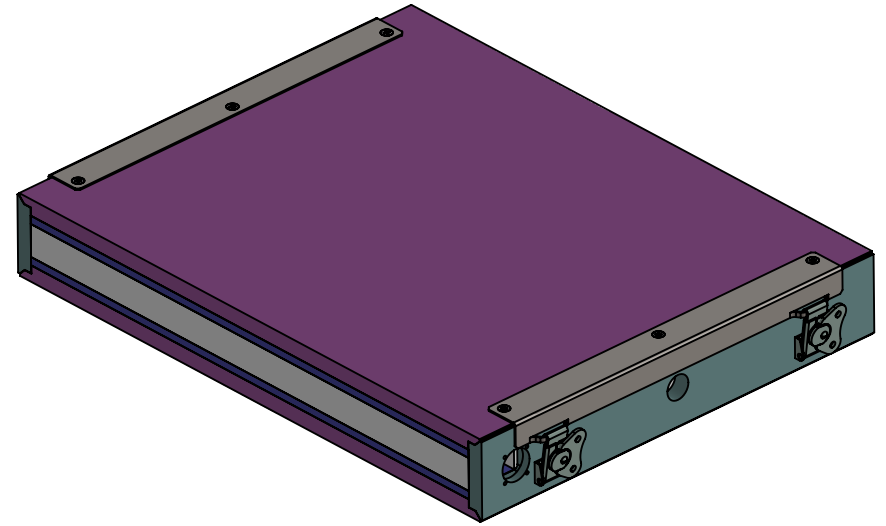

Inside Cutout

Printed on 7/12/2022

Sheet 1 of 1

RackSolutions.com

888-903-RACK (7225)

Outline Drawing

Dwg No & Rev

106-8575-920

ALL DIMENSIONS ARE IN INCHES.