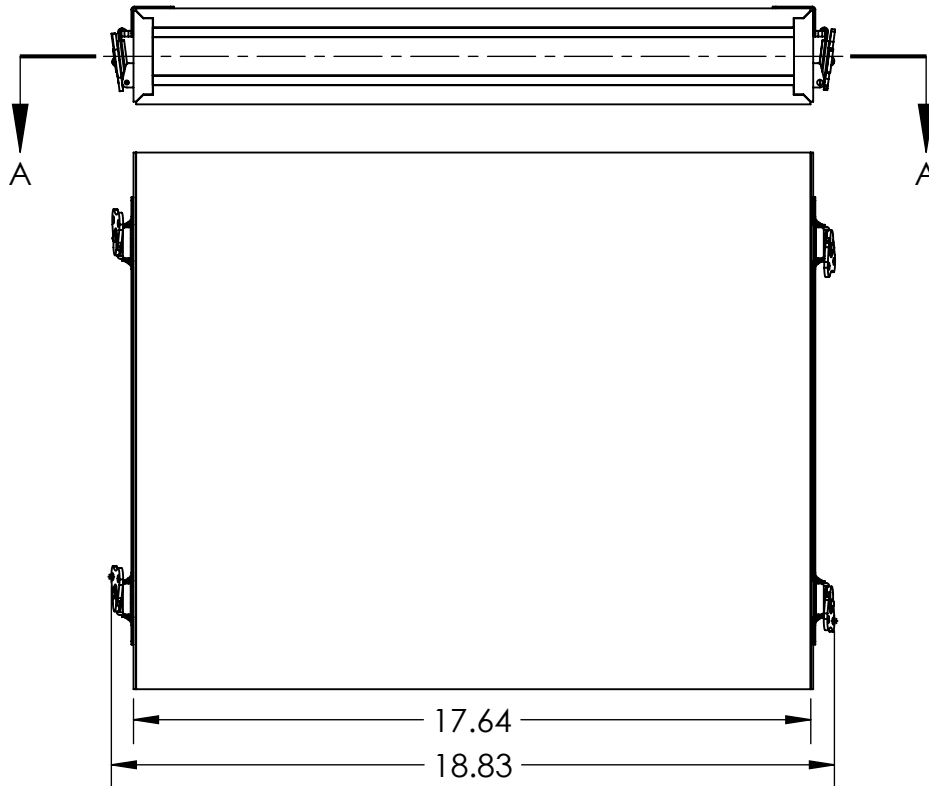

Inside Cutout

Printed on 7/12/2022

Sheet 1 of 1

RackSolutions.com

888-903-RACK (7225)

Outline Drawing

Dwg No & Rev

106-8575-920

ALL DIMENSIONS ARE IN INCHES.