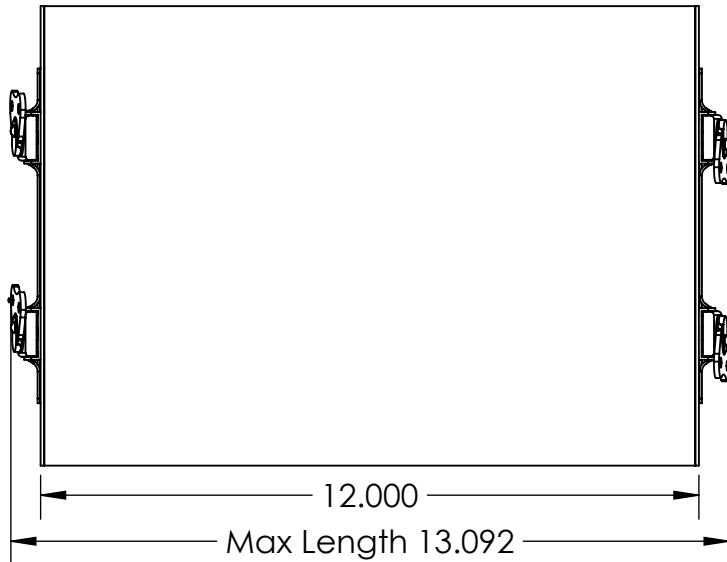

Inside cut out

Printed on 7/12/2022

Sheet 1 of 1

RackSolutions.com

888-903-RACK (7225)

Outline Drawing

Dwg No & Rev

106-8573-920

ALL DIMENSIONS ARE IN INCHES.