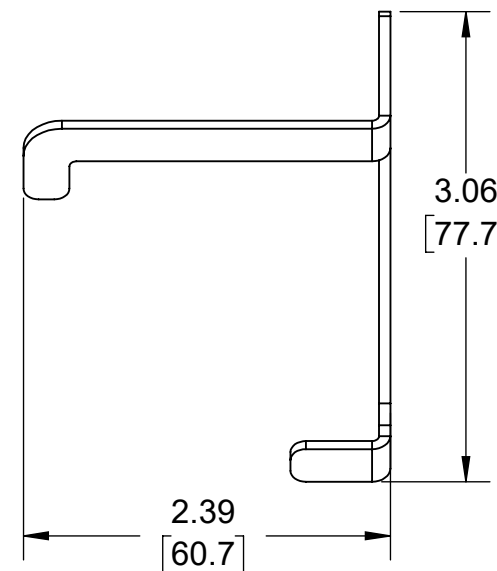

# 104-9158 (Quickmount Apple Mac Mini VESA Wall Mount (M4, 2024))

**Top View**

**Overview**

**Front View**

**Side View**

ALL DIMENSIONS ARE IN INCHES.  
DIMENSIONS IN SQUARE BRACKETS ARE IN  
[MILLIMETERS] AND FOR REFERENCE ONLY.  
PROPRIETARY AND CONFIDENTIAL