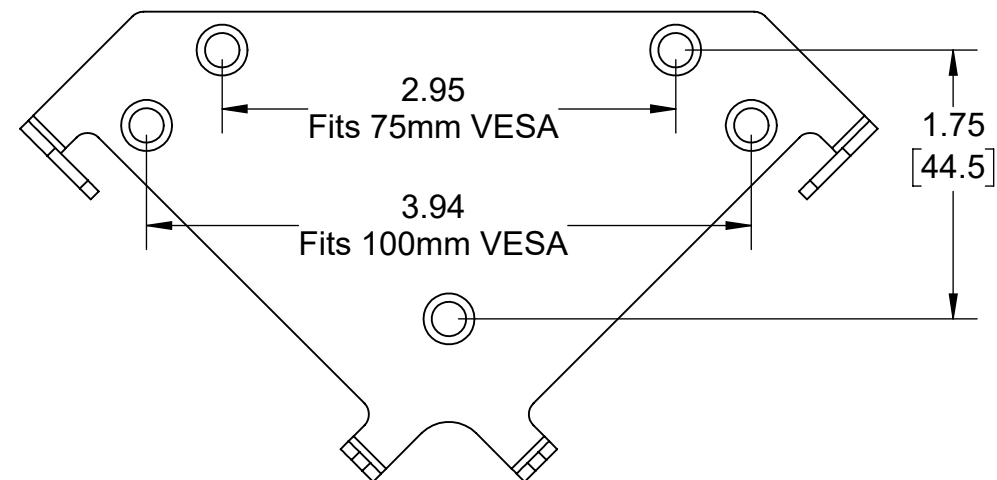

# 104-9158 (Quickmount Apple Mac Mini VESA Wall Mount (M4, 2024))

**Top View**

**Overview**

**Front View**

**Side View**

ALL DIMENSIONS ARE IN INCHES.  
DIMENSIONS IN SQUARE BRACKETS ARE IN  
[MILLIMETERS] AND FOR REFERENCE ONLY.  
PROPRIETARY AND CONFIDENTIAL