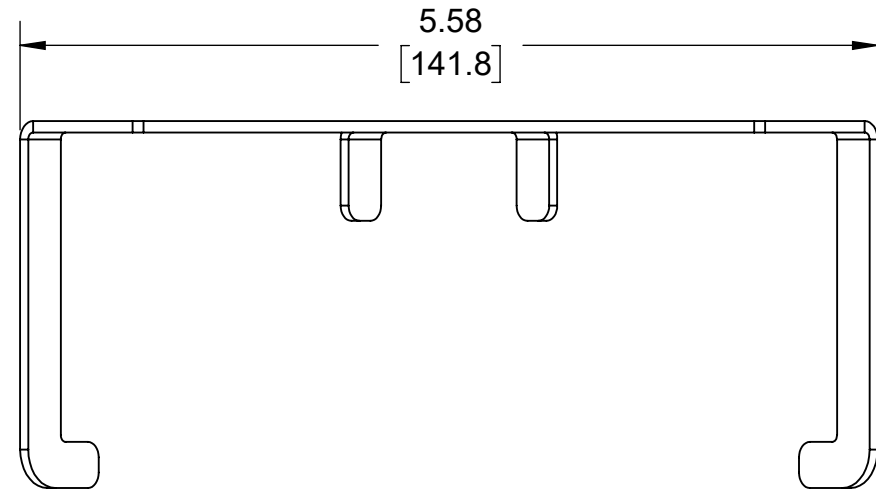

# 104-9158 (Quickmount Apple Mac Mini VESA Wall Mount (M4, 2024))

**Top View**

**Overview**

**Front View**

**Side View**

ALL DIMENSIONS ARE IN INCHES.  
DIMENSIONS IN SQUARE BRACKETS ARE IN  
[MILLIMETERS] AND FOR REFERENCE ONLY.  
PROPRIETARY AND CONFIDENTIAL