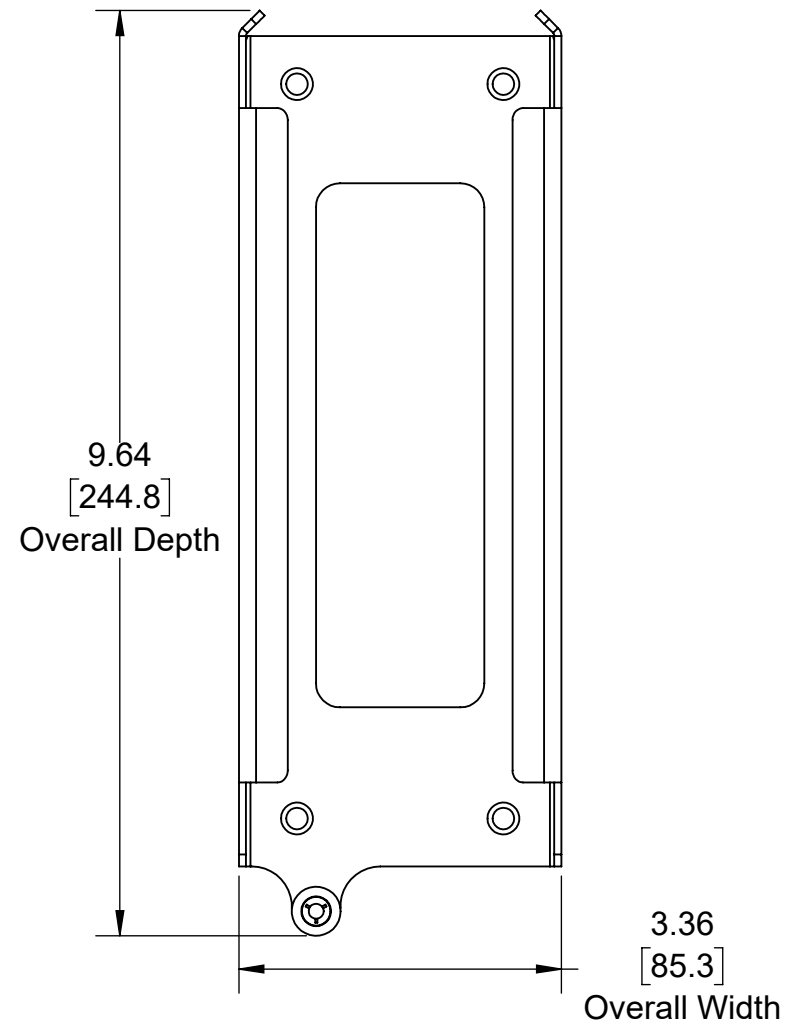

# 104-9109 (Secure Wall Mount L09 for Lenovo Thunderbolt 4 Docking Station)

**Top View**

**Overview**

**Front View**

**Side View**