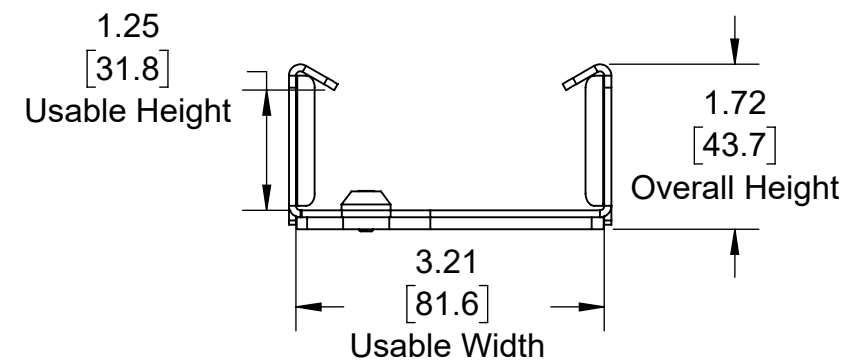

# 104-9109 (Secure Wall Mount L09 for Lenovo Thunderbolt 4 Docking Station)

**Top View**

**Overview**

**Front View**

**Side View**